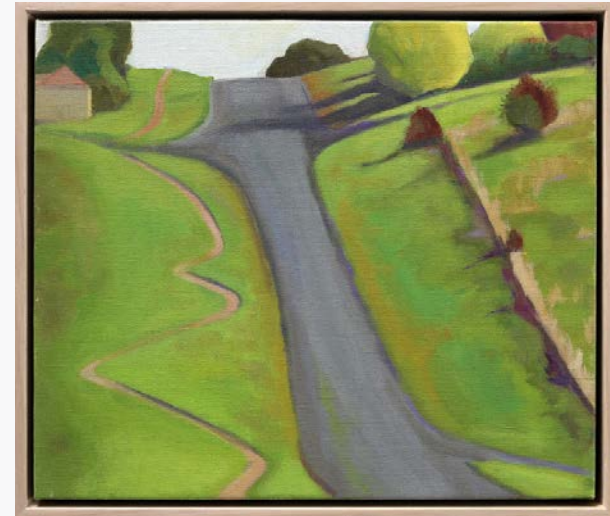

# Dee Roberts

[Click here for Dee's artist statement](#)

***Dee Roberts, The Winter Garden, 2021***

Oil on Linen, 41x41cm, framed

\$550

***Dee Roberts, Squiggles in the Landscape, 2022***

Oil on Linen, 30.5x35.5cm, framed