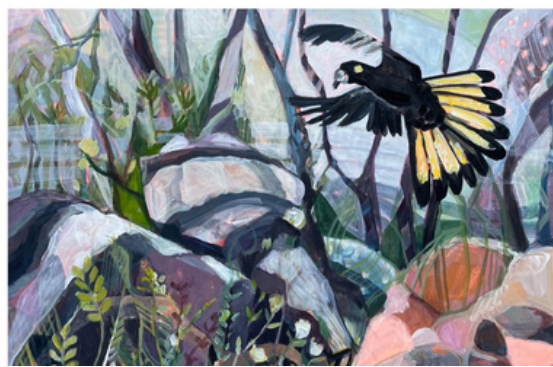

TERRAIN

Natasha Daniloff, Inel Date, Jo Fernandez, Ann Gordon, Amanda Holman, Rishelle Kent, Pennie McKibbin, Petra Pinn, Dee Roberts, Chanel Sohier, Allison Taplin, Jane Tonks.