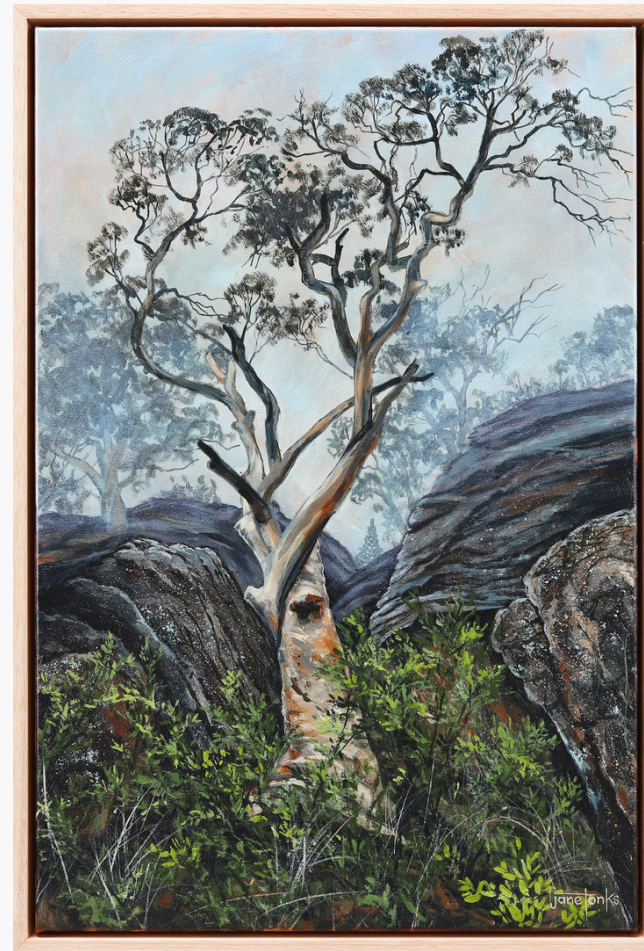

# Jane Tonks

[Click here to see Jane's artist statement](#)

*Jane Tonks, Gentle Climb, 2023*  
Acrylic on canvas, 79x64cm, framed  
\$1950

*Jane Tonks, Bathed in Afternoon Light 2023*  
Acrylic on canvas, 64x76cm, framed  
\$1950

# Jane Tonks

[Click here to see Jane's artist statement](#)

**Jane Tonks, *Golden Treasures - Button Paper Daisies*, 2023**

Acrylic on canvas, 43x43cm, framed

\$850

**Jane Tonks, *Ganguddy Mist Rising*, 2023**

Acrylic on canvas, 63x43cm, framed

\$1180