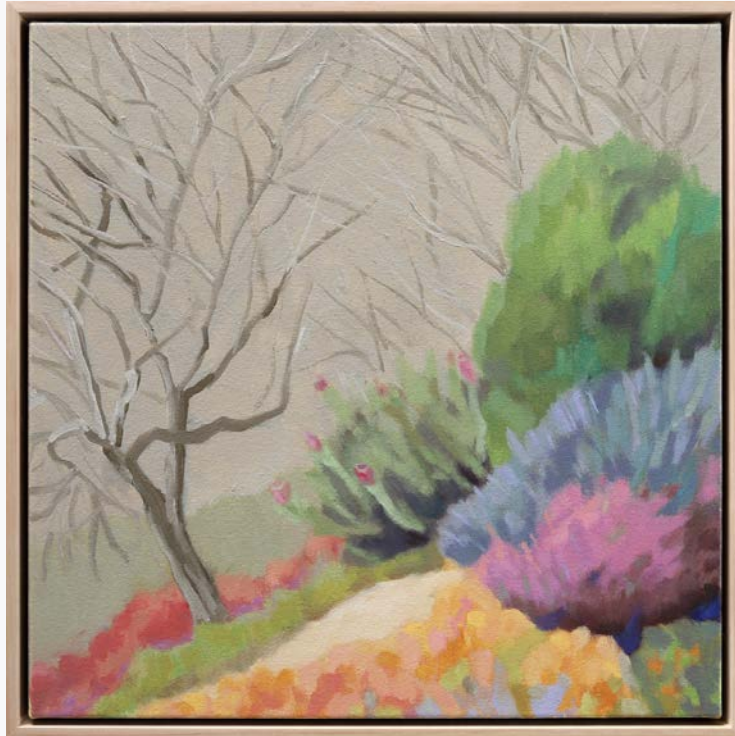

# Dee Roberts

[Click here for Dee's artist statement](#)

**Dee Roberts, *G & T Time, 2021***  
Oil on Linen, 30.5x41cm, framed  
\$495

**Dee Roberts, *I'd Rather be Inside, 2021***  
Oil on Linen, 30.5x41cm, framed  
\$495

**Dee Roberts, *Winter Flurry, 2021***  
Oil on Linen, 30.5x41cm, framed  
\$495

# Dee Roberts

[Click here for Dee's artist statement](#)

***Dee Roberts, The Winter Garden, 2021***

Oil on Linen, 41x41cm, framed

\$550

***Dee Roberts, Squiggles in the Landscape, 2022***

Oil on Linen, 30.5x35.5cm, framed