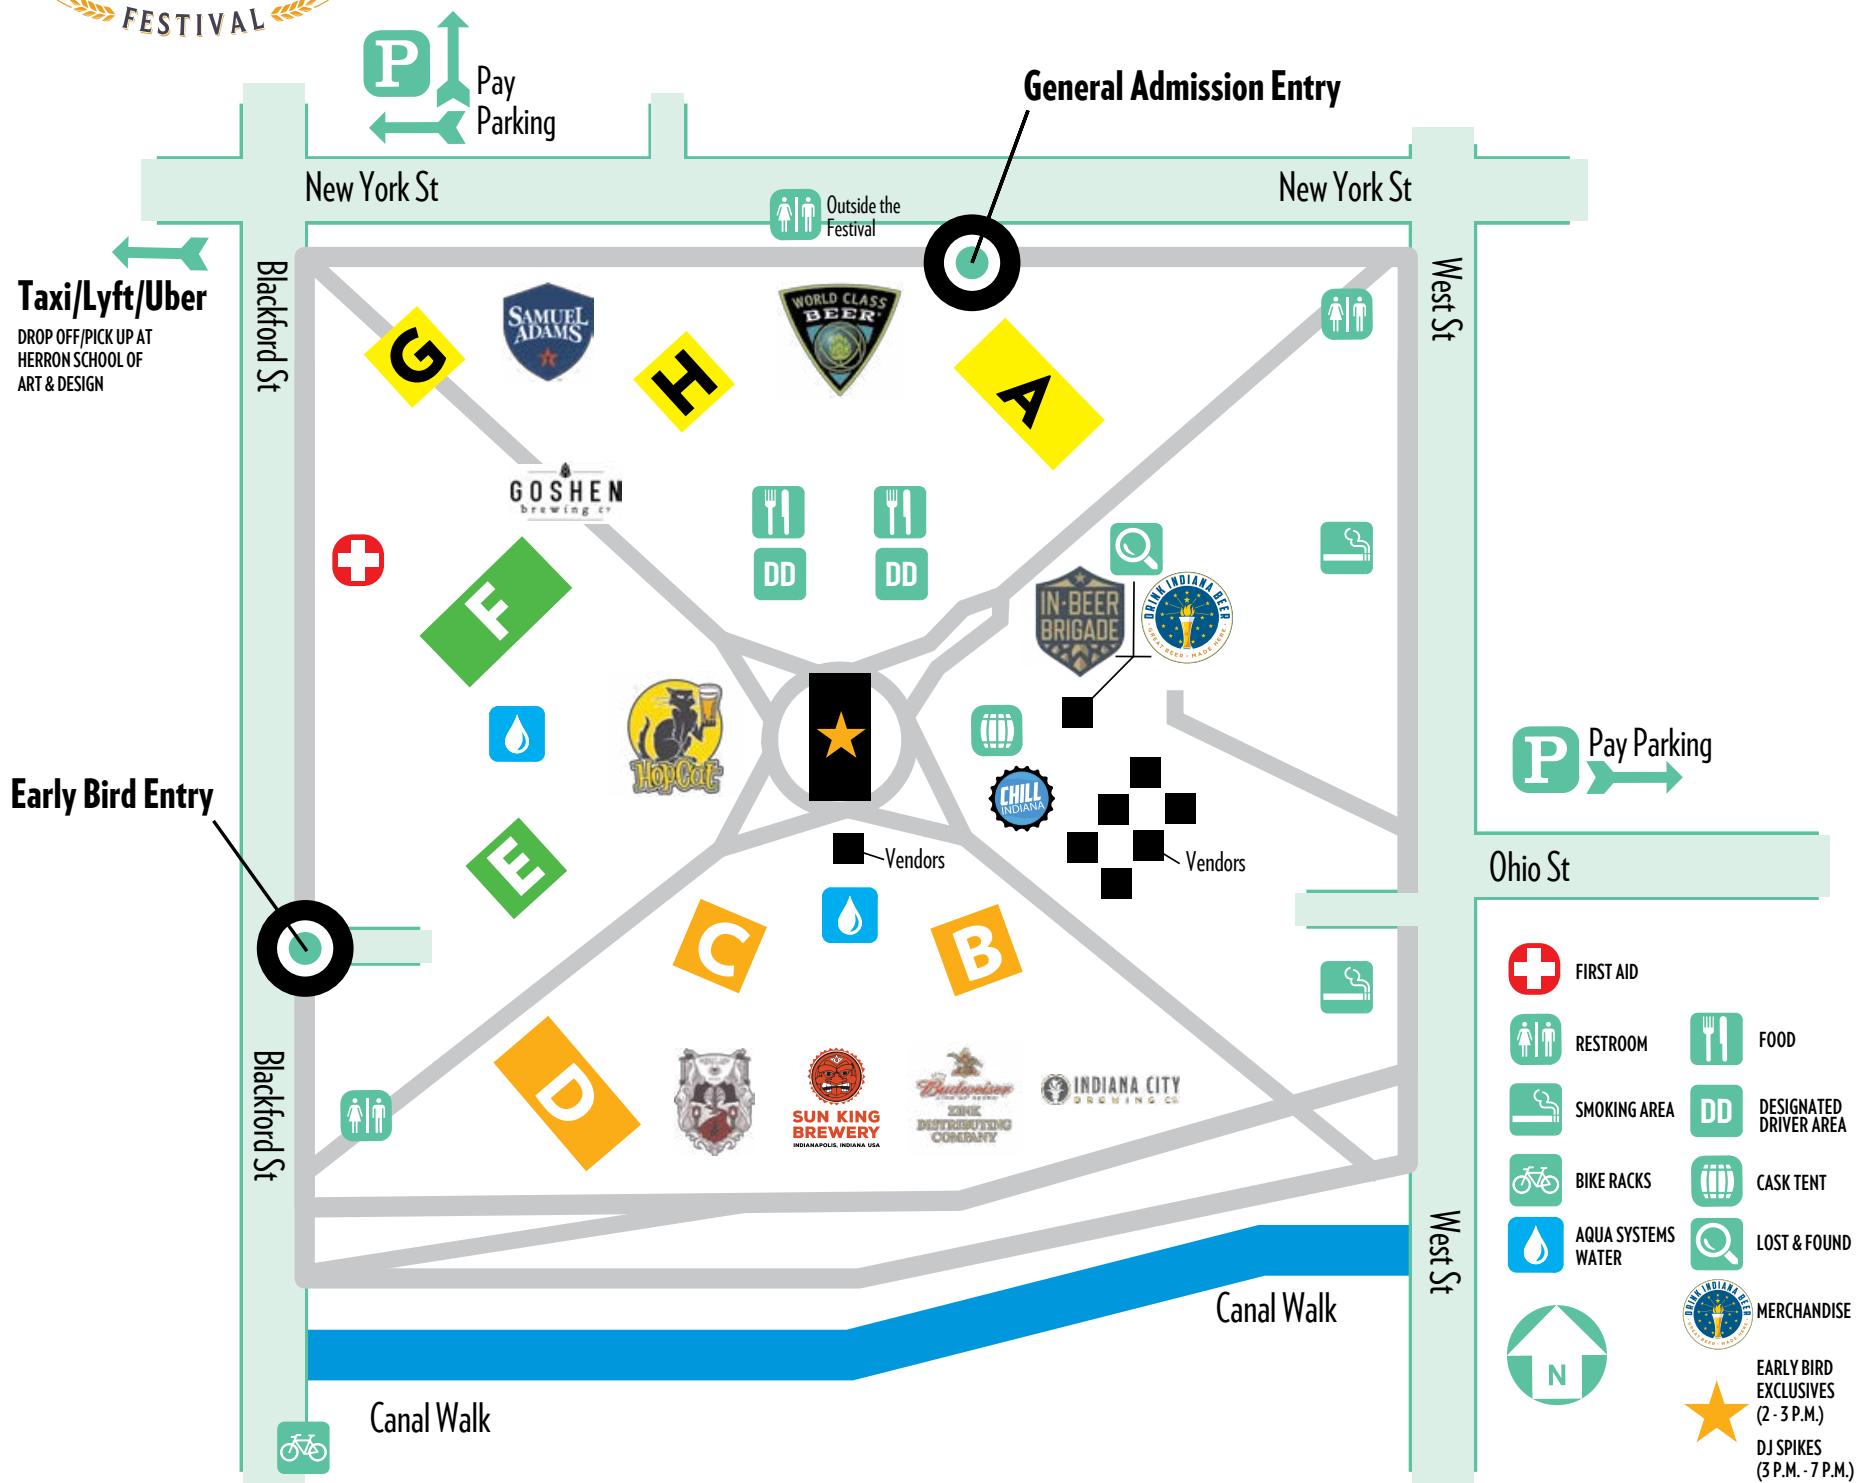

EVENT MAP

HISTORIC MILITARY PARK AT WHITE RIVER STATE PARK

West New York Street, Indianapolis, 46202

EARLY BIRD

Ticket holders may begin lining up at 1 p.m. with Festival entry at 2 p.m.

PLEASE HAVE YOUR VALID 21+ ID AND PRINTED TICKET READY.

GENERAL ADMISSION

Ticket holders may begin lining up at 2 p.m. with Festival entry at 3 p.m.

General Admission may line up at Early Bird gate beginning at 2 p.m.

VENDOR LISTING Refer to map at left

TENT A

- 18th Street Brewery
- Craftroads Beverage
- Danny Boy Beer Works
- DESTIHL Brewery
- Fountain Square Brewing Co.
- Hoosier Brewing Co
- Ironwood Brewing Co
- Misbeehavin' Meads
- New Albanian Brewing Company
- New Day Craft
- Rhinegeist Brewery
- Rock Bottom College Park
- Upland Brewing Co.
- Wooden Bear Brewing Co.

TENT B

- 450 North Brewing Company
- Blind Owl Brewery
- Carson's Brewery
- Figure Eight Brewing
- Four Day Ray Brewing
- Metazoa Brewing Co
- Off Square Brewing
- Salt Creek Brewery
- Taxman Brewing Company
- ZwanzigZ Brewing

TENT C

- Broad Ripple Brewpub
- Brugge Brasserie
- Lafayette Brewing Co
- MashCraft Brewing
- People's Brewing Company
- Planetary Brewing Co.
- Round Town Brewery
- Shoreline Brewery
- Turoni's Main Street Brewery
- Union Brewing Company

TENT D

- Bare Hands Brewery
- Big Lug Canteen
- Bloomington Brewing Company
- Brew Link Brewing
- Cedar Creek Brew Co
- Grand Junction Brewing Co.
- New Corner Brewing Company
- Redemption Alewerks
- Saint John Malt Brothers
- Trubble Brewing

TENT F

- Big Red Liquors
- Black Acre Brewing Company
- Black Swan Brewpub
- Burn 'Em Brewing
- Byway Brewing Co.
- Crown Brewing
- Deviate Brewing
- The Devil's Trumpet Brewing Co.
- Flat 12 Bierwerks
- Flix Brewhouse
- Function Brewing
- Great Fermentations of Indiana/Homebrew
- Indianapolis Motor Speedway
- McClure's Orchard/Winery
- Quaff On Brewing Company
- Ripple Ride
- Thr3e Wise Men Brewing Co.
- Wabash Brewing

TENT G

- Daredevil Brewing Co
- Deer Creek Brewery
- Evil Czech Brewery
- Gale's Hard Cider
- RAM Restaurant and Brewery
- Saugatuck Brewing Company
- Three Floyds Brewing
- Tin Man Brewing Company
- Triton Brewing Company
- TwoDEEP Brewing Co

TENT H

- Ash & Elm Cider Co.
- Centerpoint Brewing
- Half Moon Restaurant & Brewery
- Mad Anthony Brewing
- Noble Order Brewing
- Schnitz Brewery
- St. Joseph Brewery
- Yelp

TENT E

- Back Road Brewery
- Bell's Brewery
- Bier Brewery
- Chapman's Brewing Company
- Dark Horse Brewing Co.
- Indy Brew Bus
- Kopacetic Beer Factory
- Rock Bottom Indianapolis
- The Tap Brewery
- Victory Brewing Company

FOOD

- Bazbeaux Pizza
- Bee Coffee Roasters, DD
- Gomez BBQ
- King David Dogs
- Indiana Craft Jerky
- Liberation Roasting, DD
- Punch Burger
- Rooster's Kitchen
- Ruth's Chris Steak House
- Totally Nutz

- Azure's Secret
- Handmade Soap
- Big Red Liquors
- Ceramic Graphics
- CoasterStone
- Craftroads Beverage
- Distinct Images
- Great Fermentations
- Hammer-Schlagen®

VENDORS

- Hoosier Proud
- HopCat
- Indianapolis Motor
- Speedway
- Indy Brew Bus
- Indy Star
- IUPUI
- Leukemia & Lymphoma Society of Indiana

- New Art Studios
- Renewal by Andersen
- Ripple Ride
- Sand Creek Wood Shop
- The Shop
- TravellN
- United State of Indiana
- Yelp