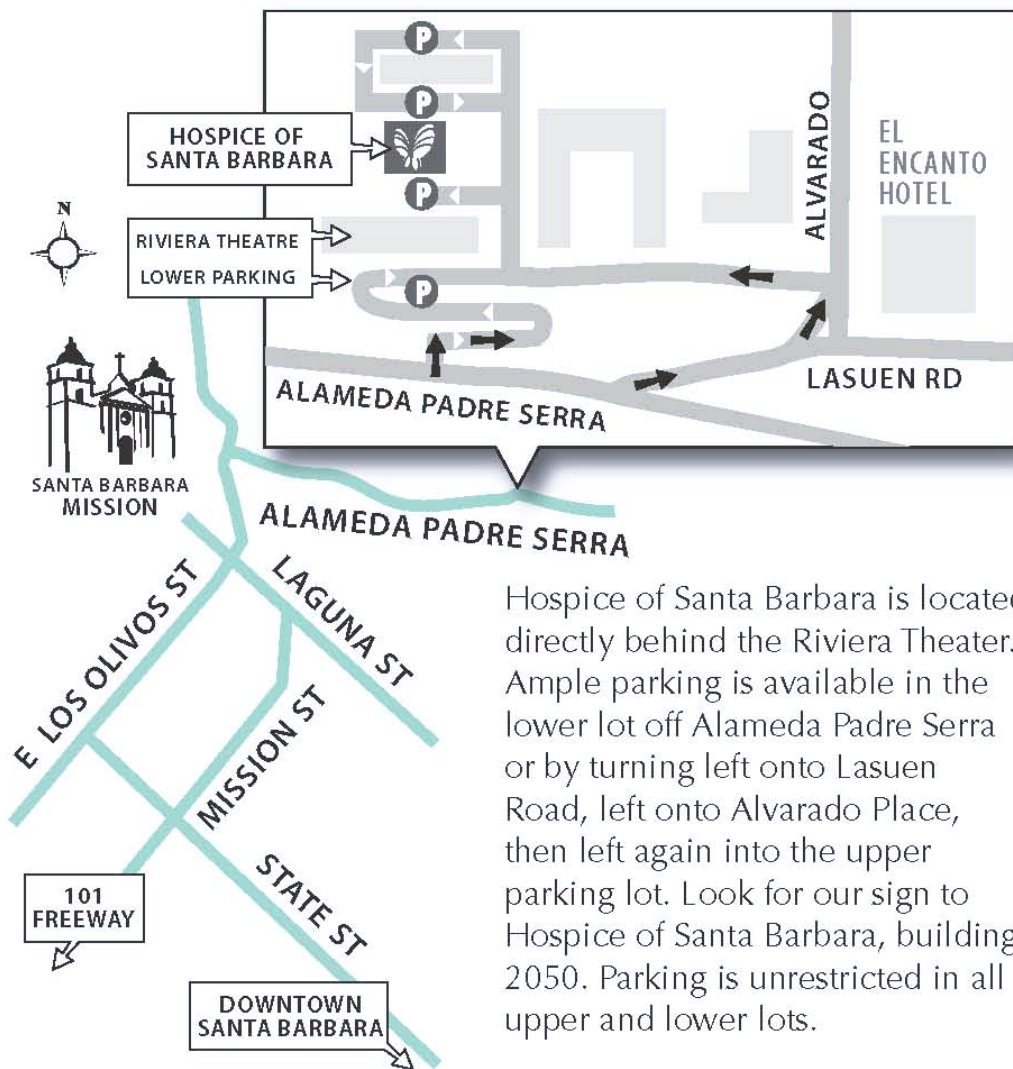

Hospice of Santa Barbara, Inc.

Hospice of Santa Barbara is located directly behind the Riviera Theater. Ample parking is available in the lower lot off Alameda Padre Serra or by turning left onto Lasuen Road, left onto Alvarado Place, then left again into the upper parking lot. Look for our sign to Hospice of Santa Barbara, building 2050. Parking is unrestricted in all upper and lower lots.

hospice
OF SANTA BARBARA, INC.
A Volunteer Hospice Organization

(805) 563-8820
2050 Alameda Padre Serra, Suite 100
Santa Barbara, CA 93103

www.hospiceofsantabarbara.org