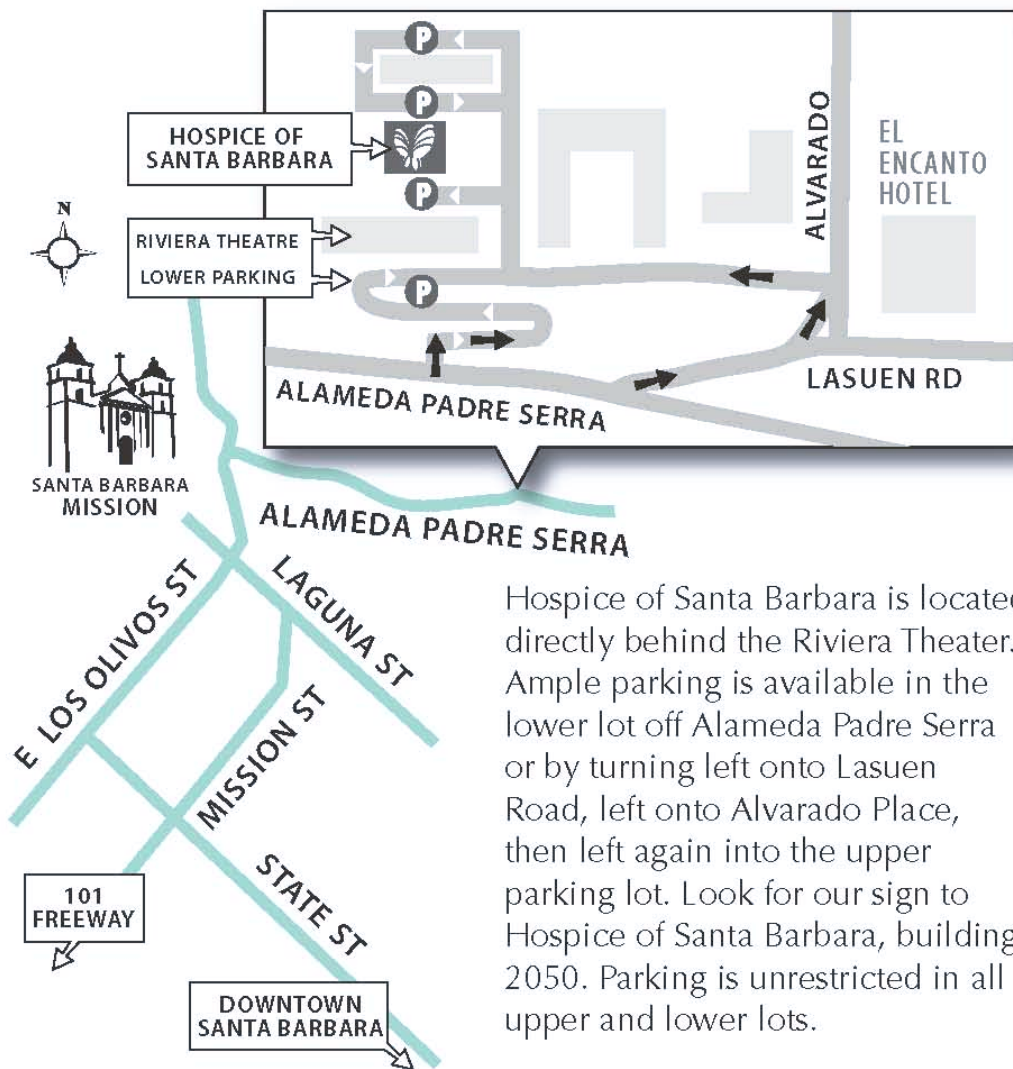

Hospice of Santa Barbara, Inc.

Hospice of Santa Barbara is located directly behind the Riviera Theater. Ample parking is available in the lower lot off Alameda Padre Serra or by turning left onto Lasuen Road, left onto Alvarado Place, then left again into the upper parking lot. Look for our sign to Hospice of Santa Barbara, building 2050. Parking is unrestricted in all upper and lower lots.

(805) 563-8820
 2050 Alameda Padre Serra, Suite 100
 Santa Barbara, CA 93103

www.hospiceofsantabarbara.org