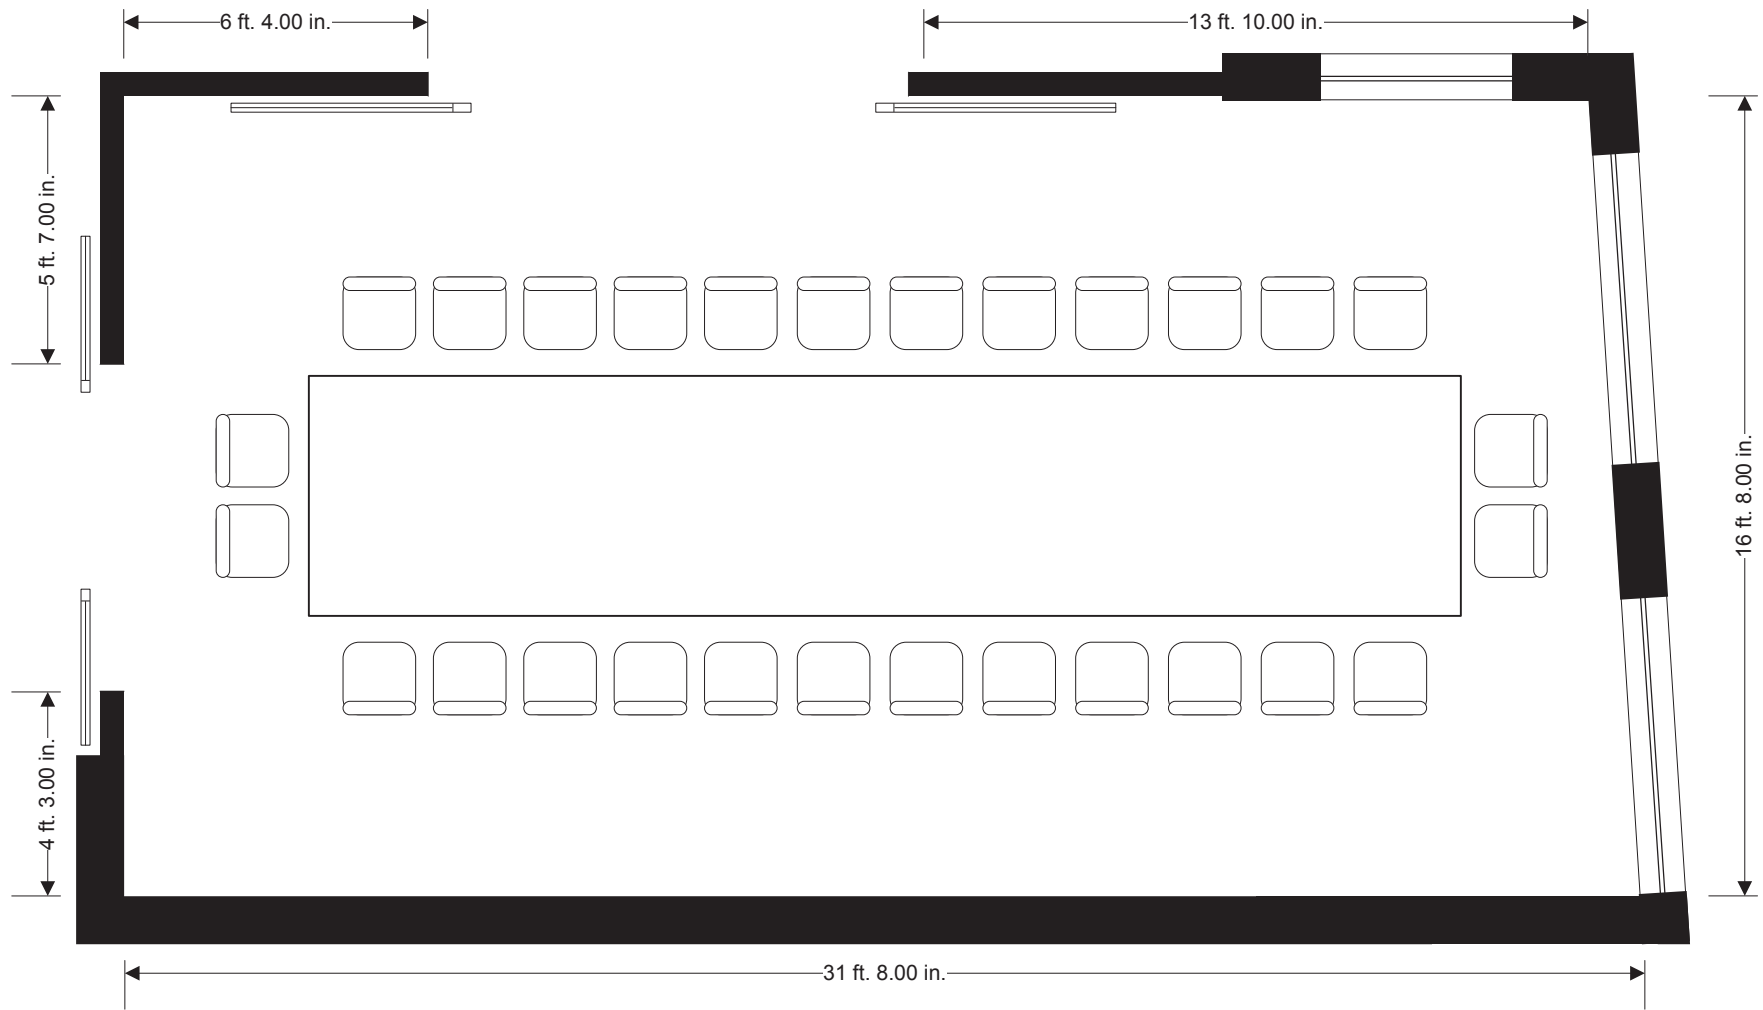

KING'S TABLE

SEATS UP TO 28

MULTI TABLE SEATS UP TO 40

COCKTAIL PARTY UP TO 50 PEOPLE

INTIMATE DINNER / BUSINESS MEETING SEATS UP TO 12