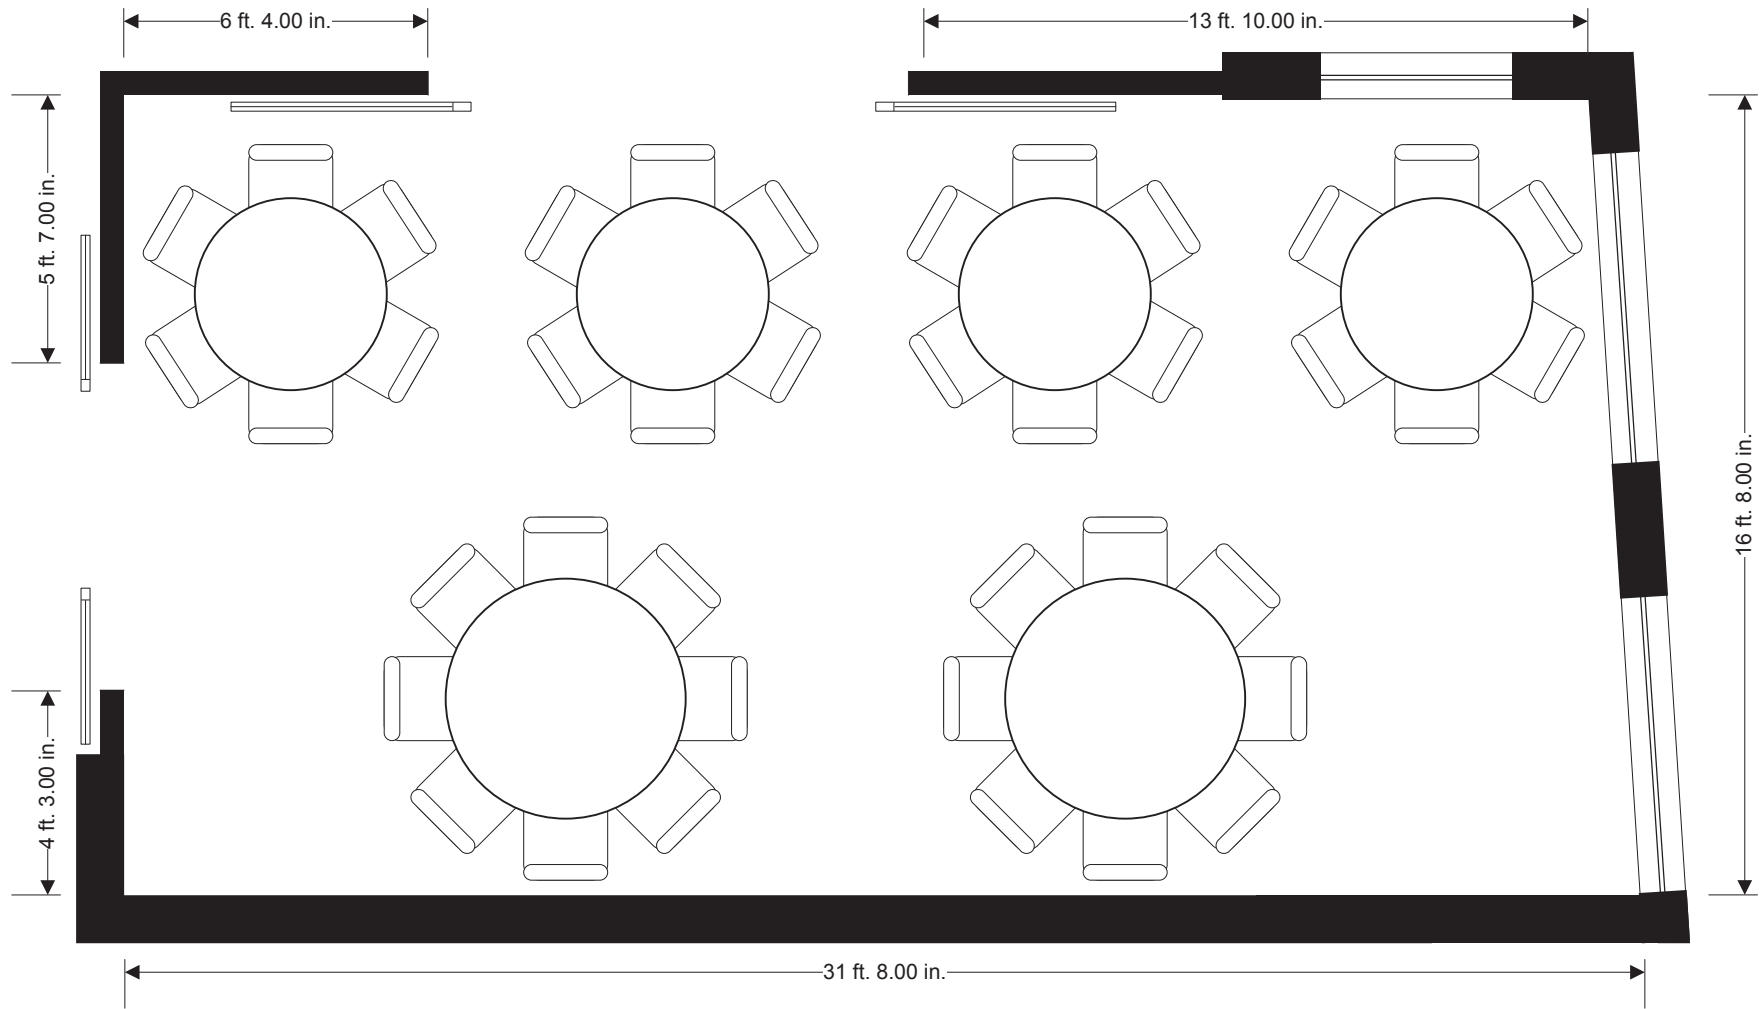

KING'S TABLE

SEATS UP TO 28

MULTI TABLE SEATS UP TO 40

COCKTAIL PARTY UP TO 50 PEOPLE

INTIMATE DINNER / BUSINESS MEETING SEATS UP TO 12