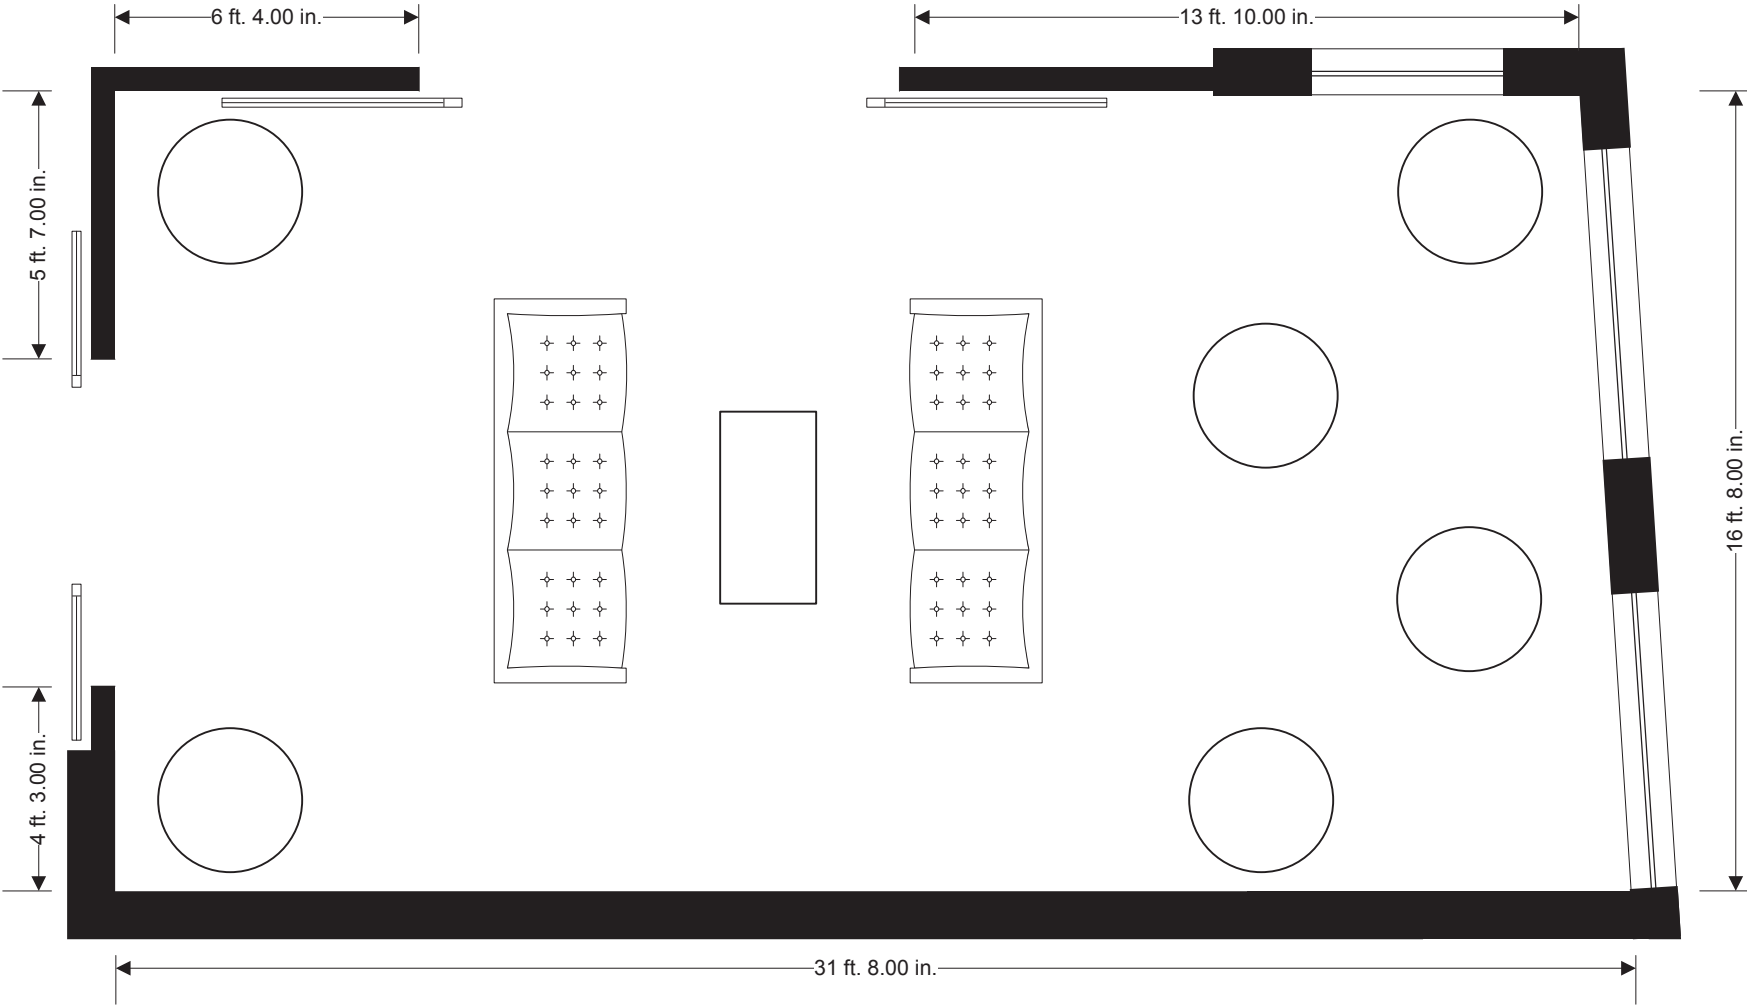

KING'S TABLE

SEATS UP TO 28

MULTI TABLE SEATS UP TO 40

COCKTAIL PARTY UP TO 50 PEOPLE

INTIMATE DINNER / BUSINESS MEETING SEATS UP TO 12