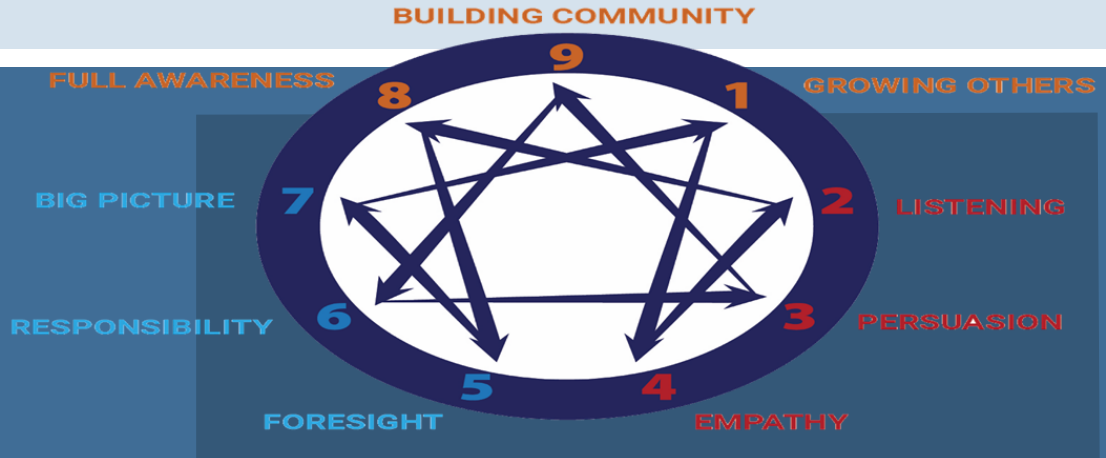

Christ Within Us

Finding Your Spiritual Leadership Flow Using the Enneagram

Navigating & Integrating Nine Leader Pathways

Which *three* of these nine descriptors capture your core pastoral leadership pathway and style? Which *one* of these comes closest to your heart of hearts, true-blue calling, God-given, sustained top strength? What needs to be cultivated “in and on the whole” on your quest for wholesome, healthy leadership? How do you surround yourself and work with other leadership flows in your church teams?

Join others in the Mid-America Pastoral Family on this quest. Learn from each other and from within. Secure your assessment and place at the table NOW!