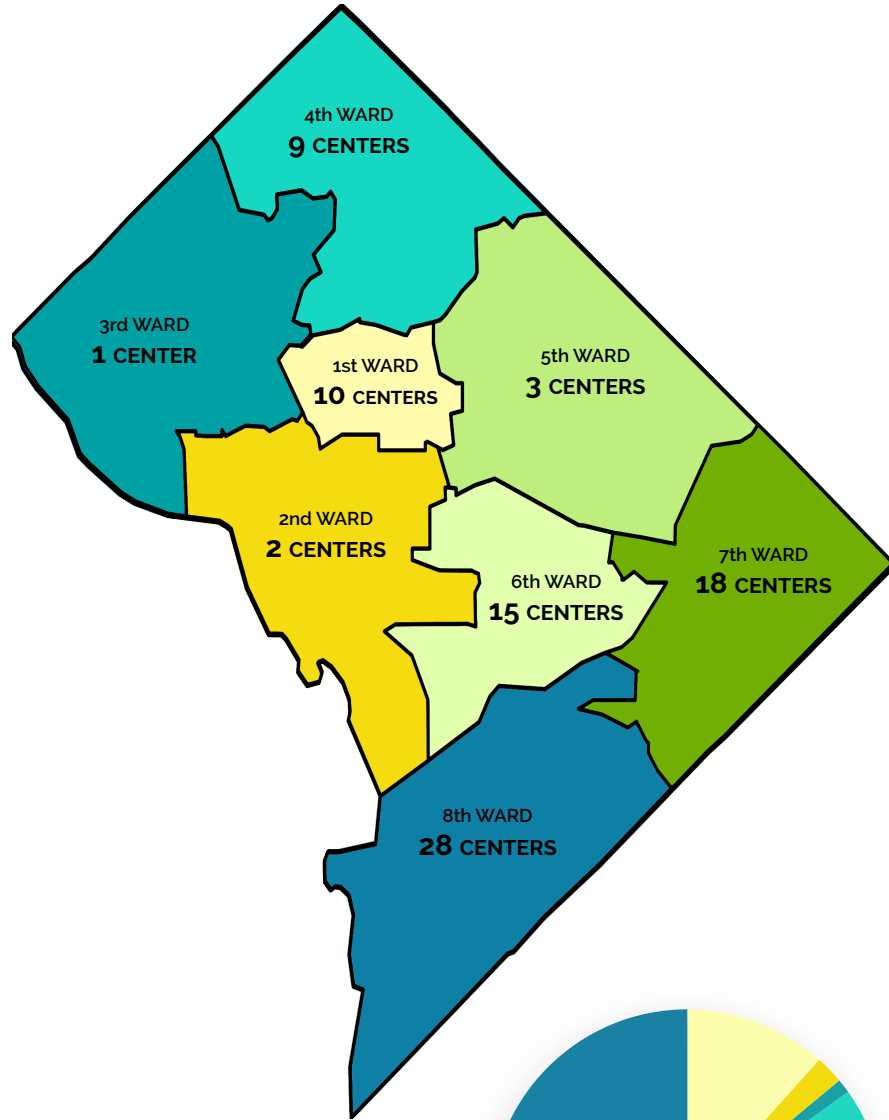

Centers by Ward

1st Ward

- *Gap Community Childcare Center
- *Barbara Chambers Childrens Center
- *CentroNia Multicultural Learning Center
- Anthony Bowen CDC
- Christian Tabernacle CDC
- *Rosemount Center
- *Martha's Table
- *Howard University Hospital Childcare Center
- *UPO Early Childhood Development Center #1
- Apple Early Literacy Preschool

2nd Ward

- Edward Mazique Parent Child Center
- Akin Gump Backup Center

3rd Ward

- *St. Alban's Childcare Center

4th Ward

- Briya PCS
- *Foundry CDC
- *Lynn Carols CDC
- *Adventureland CDC I and II
- Goldie's CDC
- Loving Care CDC
- *Children's Hut CDC
- *UPO Early Childhood Development Center #4
- *Roots Activity Learning Center

7th Ward

- Peaches and Cream CDC
- Edgewood DPR
- Community CDC I & II
- First Baptist CDC
- Tabernacle CDC
- Allen AME Church Day Care Center
- Johanning CDC
- Agape Cabbage Patch CDC
- St. Timothy's CDC
- *Randall Hyland
- Friendship House CDC
- *House of Ruth Kidspace Child and Family Development Center
- First Rock CDC
- All My Children CDC
- Safe and Sound Day Care
- Assembly of Saunts CDC
- Friendship PCS
- Kids Are People Too