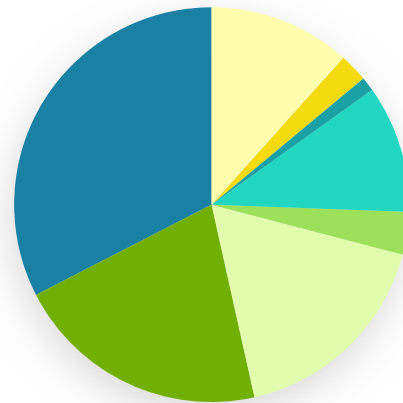

Centers by Ward

1st Ward

- *Gap Community Childcare Center
- *Barbara Chambers Childrens Center
- *CentroNia Multicultural Learning Center
- Anthony Bowen CDC
- Christian Tabernacle CDC
- *Rosemount Center
- *Martha's Table
- *Howard University Hospital Childcare Center
- *UPO Early Childhood Development Center #1
- Apple Early Literacy Preschool