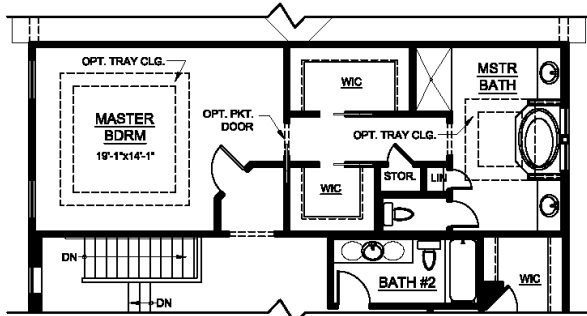

The Royal

4 BEDROOMS / 2.5 BATHS / 2-CAR GARAGE / 2,779 SQUARE FEET

1ST FLOOR PLAN

BONUS RM OPTION 'B'
605 Additional Sq. Ft.

BONUS RM OPTION 'A'
605 Additional Sq. Ft.

2ND FLOOR PLAN