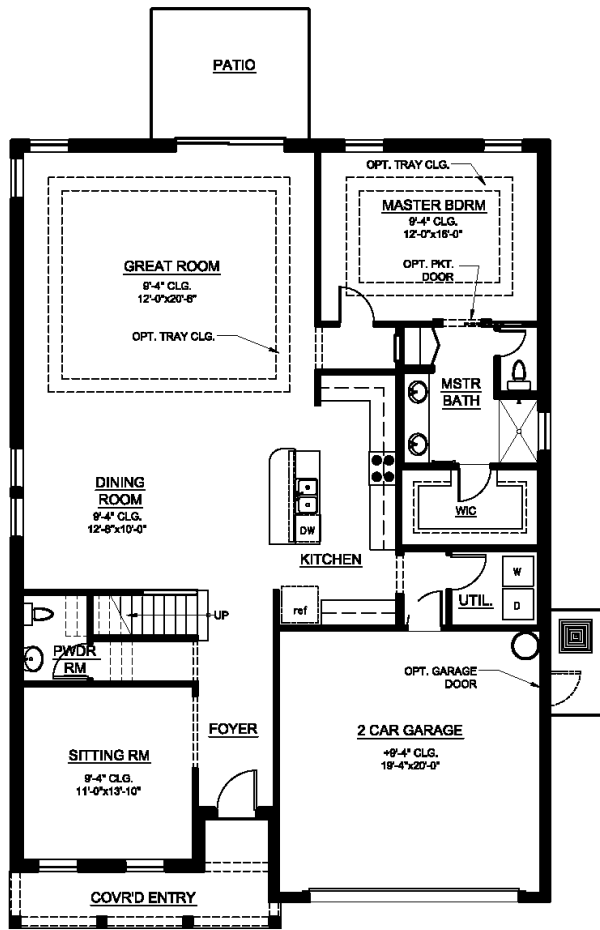

The Royal

4 BEDROOMS / 2.5 BATHS / 2-CAR GARAGE / 2,779 SQUARE FEET

1ST FLOOR PLAN

BONUS RM OPTION 'B'
605 Additional Sq. Ft.

BONUS RM OPTION 'A'
605 Additional Sq. Ft.

2ND FLOOR PLAN