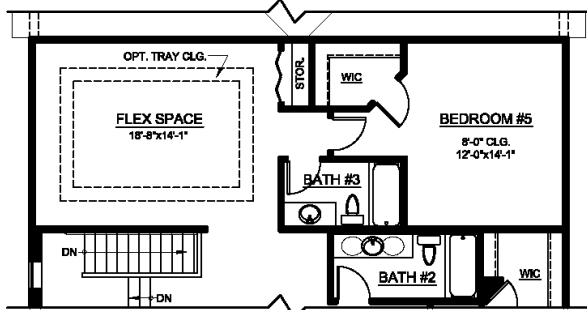

The Royal

4 BEDROOMS / 2.5 BATHS / 2-CAR GARAGE / 2,779 SQUARE FEET

1ST FLOOR PLAN

BONUS RM OPTION 'B'
605 Additional Sq. Ft.

BONUS RM OPTION 'A'
605 Additional Sq. Ft.

2ND FLOOR PLAN