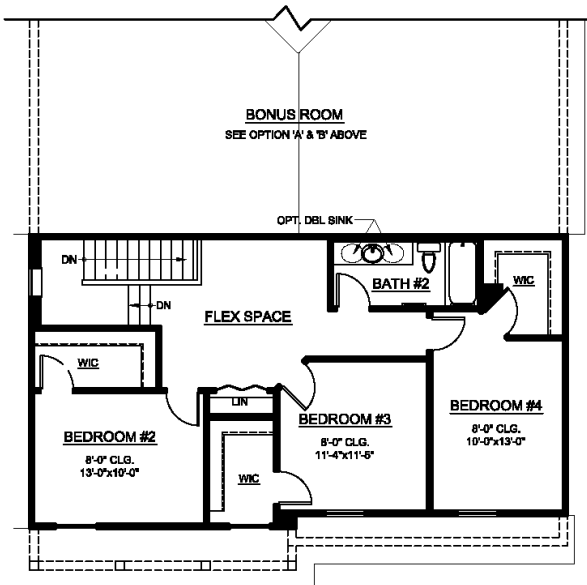

The Royal

4 BEDROOMS / 2.5 BATHS / 2-CAR GARAGE / 2,779 SQUARE FEET

1ST FLOOR PLAN

BONUS RM OPTION 'B'
605 Additional Sq. Ft.

BONUS RM OPTION 'A'
605 Additional Sq. Ft.

2ND FLOOR PLAN