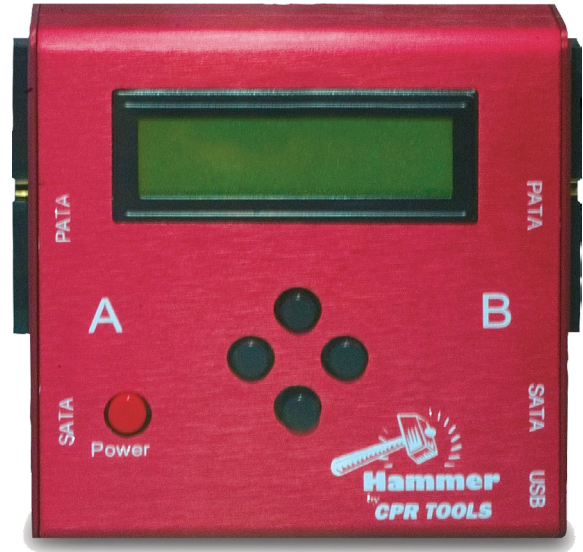

HAMMER Loose Drive Data Erasure PATA / SATA

Quickly and Securely Purges Digital Data on up to 4 PATA / SATA Hard Drives Simultaneously

The hand held Hammer™ is an easy-to-use, one-step device that erases up to four PATA /SATA hard drives simultaneously and prepares them for redeployment. When used as an onsite standalone device, the Hammer is capable of purging digital data up to 4GB / minute - without destroying the drive. The Hammer enables the firmware-based Secure Erase command, which immediately locks down any drive connected to the device.

Once each connected device is erased, the user can configure the system to partition, format and image source data to each of the drives. Audit trails can be printed or stored.

Low Energy, Firmware-Based Device Allows Hard Drives To Be Reused After Erasure

Features:

- Securely erases all data on up to four PATA/SATA hard drives simultaneously
- Meets NIST 800-88 'purge' and 'clear' specifications
- Drives can be easily re-deployed after erasing
- Provides audit trails as certificates of compliance or text record of eradication logs
- GRase - erases sectors on the G-List
- Multi-Language support
- Email Alert - notifies user via e-mail when process starts, stops or at specific time intervals
- CPR Toolbox to extends device functionality

The VALIDATOR is a single-purpose device designed to verify drive erasure in a simple PASS/FAIL process. This industry-leading tool is the result of a unique combination of data erasure and forensic analysis expertise.