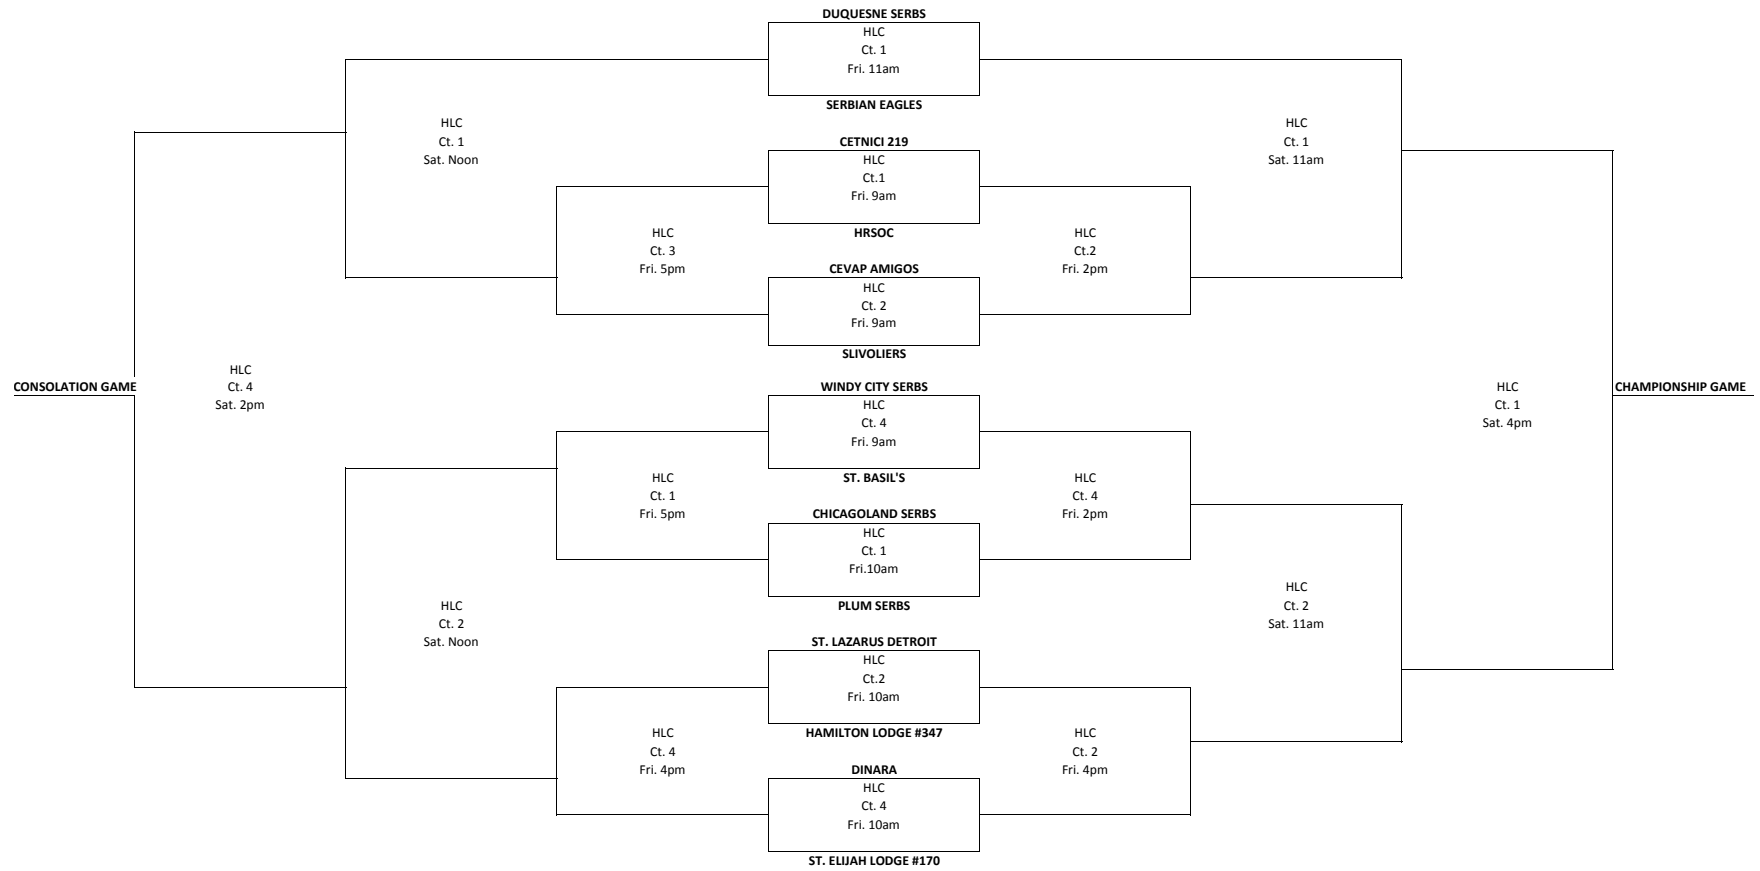

40 AND OVER DIVISION

HLC - HIGHLAND LINCOLN CENTER
JS - JEAN SHEPHERD COMMUNITY CENTER

HLC - HIGHLAND LINCOLN CENTER
JS - JEAN SHEPHERD COMMUNITY CENTER

SENIOR MENS DIVISION

WOMENS DIVISION

HLC- HIGHLAND LINCOLN CENTE
JS- JEAN SHEPHERD COMMUNITY CENTER

INTERMEDIATE BOYS DIVISION

HLC-HIGHLAND LINCOLN CENTER
JS- JEAN SHEPHERD COMMUNITY CENTER

CHICAGO STARS

If Necessary
HLC
CT. 1
Fri. 6pm

ST. GEORGE SCHERERVILLE
HLC
Ct.3
Fri. 10am

HLC
CT. 3
Fri.3pm

HLC
CT. 3
Sat. Noon