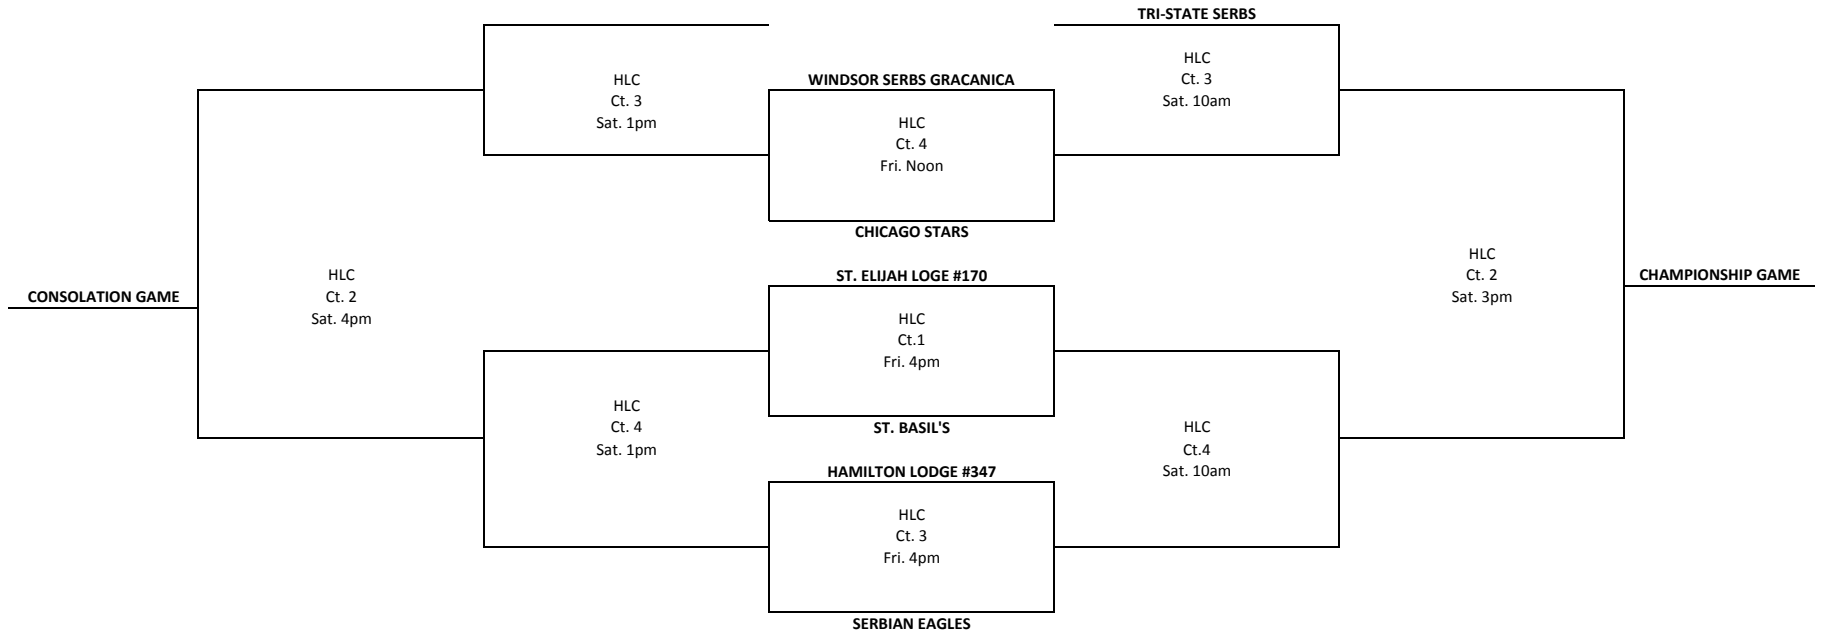

40 AND OVER DIVISION

HLC - HIGHLAND LINCOLN CENTER
JS - JEAN SHEPHERD COMMUNITY CENTER

HLC - HIGHLAND LINCOLN CENTER
JS - JEAN SHEPHERD COMMUNITY CENTER

SENIOR MENS DIVISION

WOMENS DIVISION

HLC- HIGHLAND LINCOLN CENTE
JS- JEAN SHEPHERD COMMUNITY CENTER

INTERMEDIATE BOYS DIVISION

HLC-HIGHLAND LINCOLN CENTER
JS- JEAN SHEPHERD COMMUNITY CENTER

CHICAGO STARS

If Necessary
HLC
CT. 1
Fri. 6pm

ST. GEORGE SCHERERVILLE
HLC
Ct.3
Fri. 10am

HLC
CT. 3
Fri.3pm

HLC
CT. 3
Sat. Noon