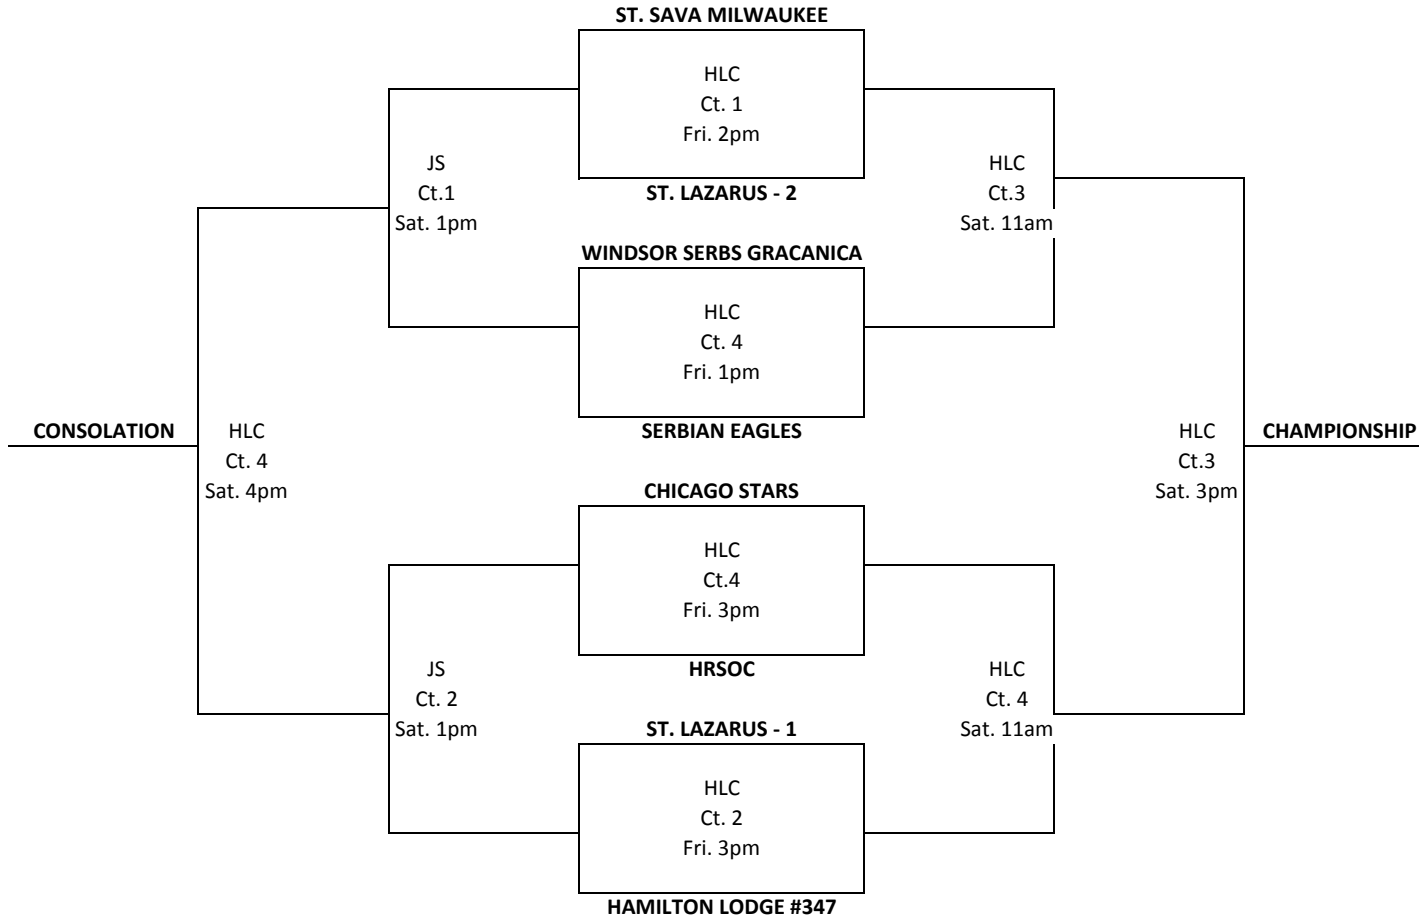

INTERMEDIATE BOYS DIVISION

HLC-HIGHLAND LINCOLN CENTER
JS- JEAN SHEPHERD COMMUNITY CENTER

CHICAGO STARS

If Necessary
HLC
CT. 1
Fri. 6pm

ST. GEORGE SCHERERVILLE
HLC
Ct.3
Fri. 10am

HLC
CT. 3
Fri.3pm

HLC
CT. 3
Sat. Noon

HLC
CT. 1
Sat. 9am

HAMILTON LODGE #347 - 2
HRSOC
HLC
Ct. 2
Fri. 11am

CONSOLATION CHAMP

HLC
Ct. 2
Sat. 2pm

HLC
CT. 1
Sat. 2pm

CHAMPIONSHIP

HAMILTON LODGE #347 - 1
ALIQIPPA QUIPS
HLC
Ct. 3
Fri. Noon

HLC
Ct.4
Sat. Noon

HLC
Ct.2
Sat. 9am

ST. SAVA MILWAUKEE
SERBIAN EAGLES
HLC
Ct. 4
Fri. 11am

ST. LAZARUS DETROIT

JUNIOR BOYS

HLC - HIGHLAND LINCOLN CENTER
JS - JEAN SHEPHERD COMMUNITY CENTER

JUNIOR GIRLS DIVISION

HRSOC

HLC
Ct.1
Fri. 3pm