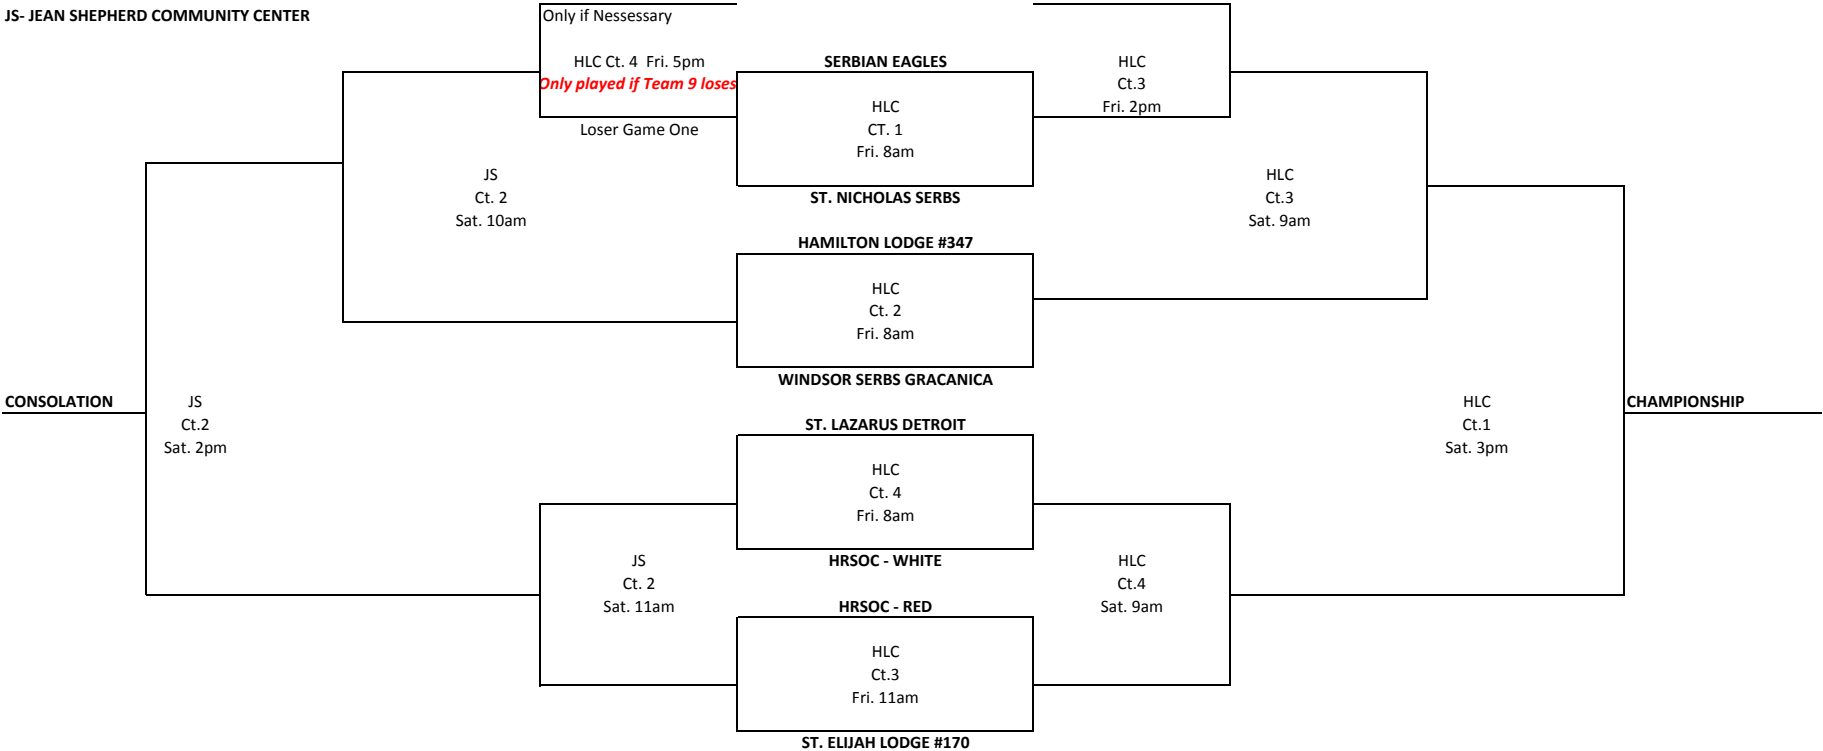

HLC
Ct.2
Sat. 9am

ST. SAVA MILWAUKEE
SERBIAN EAGLES
HLC
Ct. 4
Fri. 11am

ST. LAZARUS DETROIT

JUNIOR BOYS

HLC - HIGHLAND LINCOLN CENTER
JS - JEAN SHEPHERD COMMUNITY CENTER

JUNIOR GIRLS DIVISION

HRSOC

HLC
Ct.1
Fri. 3pm

HAMILTON LODGE #347

SERBIAN EAGLES

JS
Ct. 2
Sat. 9am

HRSOC

HAMILTON LODGE #347

JS
Ct. 2
Sat. Noon

SERBIAN EAGLES

CHAMPIONSHIP GAME

HLC
TOP TWO TEAMS
Ct.4
Sat. 3pm

HLC - HIGHLAND LINCOLN CENTER

JS - JEAN SHEPHERD COMMUNITY CENTER

PEE WEE A DIVISION

HLC- HIGHLAND LINCOLN CENTER
 JS- JEAN SHEPHERD COMMUNITY CENTER

PEE WEE B

Pool A

HRSOC