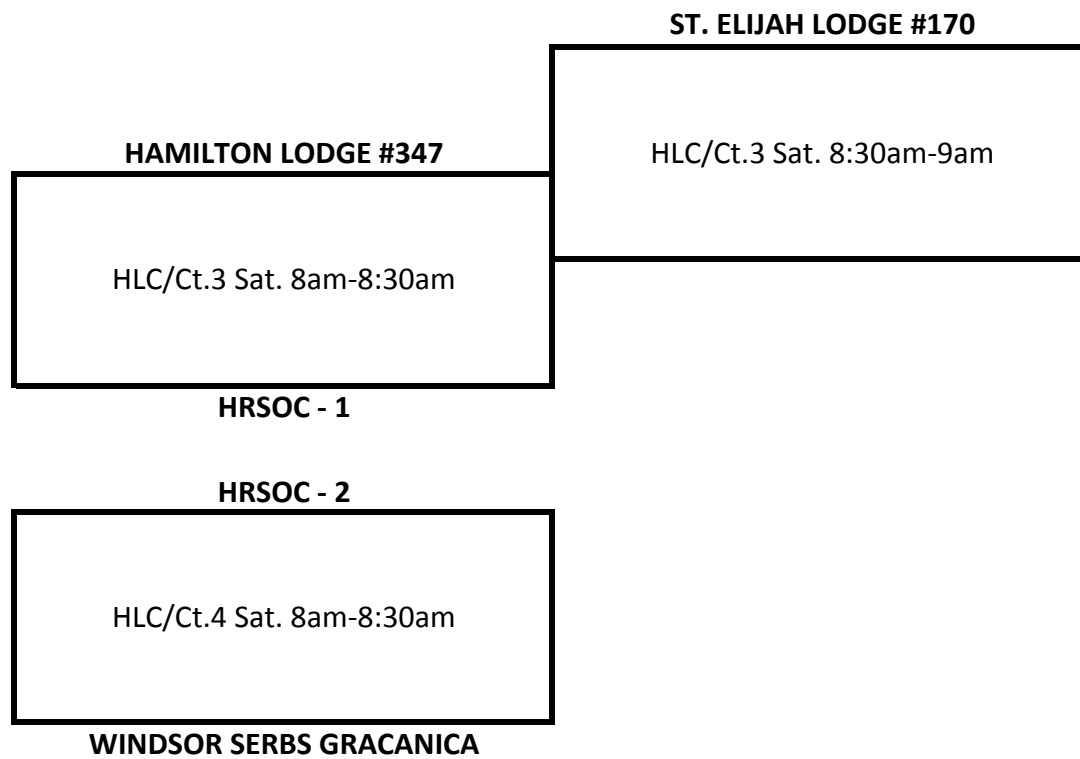

Pool B

WINDSOR SERBS GRACANICA

HLC
Ct.3
Fri. 9am

ST. SAVA MILWAUKEE

WINDSOR SERBS GRACANICA

JS
Ct. 1
Sat. 9am

ST. NICHOLAS SERBS

ST. SAVA MILWAUKEE

JS
Ct. 1
Sat. 11am

ST. NICHOLAS SERBS

Winner Pool A

HLC
Ct. 3 / Sat. 2pm
Championship
Game

Winner Pool B

Runner-Up Pool A

JS
Ct. 1/ Sat. 2pm
Consolation
Game

Runner-Up Pool B

HLC - HIGHLAND LINCOLN CENTER
JS - JEAN SHEPHERD COMMUNITY CENTER

WEE WEE DIVISION

WEE WEE div. will be played on half court with 30 minute running clock

FRIDAY GAMES SCHEDULE						
TIME	HLC - 1	HLC - 2	HLC - 3	HLC - 4	JS - 1	JS - 2
8:00 AM	PWA	PWA	PWB	PWA		
9:00 AM	SM	SM	PWB	SM		
10:00 AM	SM	SM	IB	SM		
11:00 AM	SM	IB	PWA	IB		
12:00 PM	40	40+	IB	W		
1:00 PM	40	40+	PWB	JB		
2:00 PM	JB	SM	PWA	SM		
3:00 PM	JG	JB	IB	JB		
4:00 PM	W	SM	W	SM		
5:00 PM	SM		SM	PWA*		
6:00 PM	IB *					
SATURDAY GAMES SCHEDULE						
8:00 AM			WEE WEE	WEE WEE		
8:30 AM			WEE WEE			
9:00 AM	IB - SEMI	IB - SEMI	PWA - SEMI	PWA - SEMI	PWB	JG
10:00 AM	40 - SEMI	40 - SEMI	W - SEMI	W - SEMI	PWB	PWA - CONS SEMI
11:00 AM	SM - SEMI	SM - SEMI	JB - SEMI	JB - SEMI	PWB	PWA - CONS SEMI
12:00 PM	SM - CONS SEMI	SM - CONS SEMI	IB - CONS SEMI	IB - CONS SEMI	40 - CONS SEMI	JG
1:00 PM	40 - CHAMP	40+ - CONS SEMI	W - CONS SEMI	W CONS SEMI	JB - CONS SEMI	JB - CONS SEMI
2:00 PM	IB - CHAMP	IB - CONS CHAMP	PWB - CHAMP	SM - CONS CHAMP	PWB - CONS CHAMP	PWA - CONS CHAMP
3:00 PM	PWA - CHAMP	W - CHAMP	JB - CHAMP	JG - CHAMP		
4:00 PM	SM - CHAMP	W - CONS CHAMP	40+ - CONS CHAMP	JB - CONS CHAMP		
5:00 PM						
6:00 PM						
* IF NEEDED						