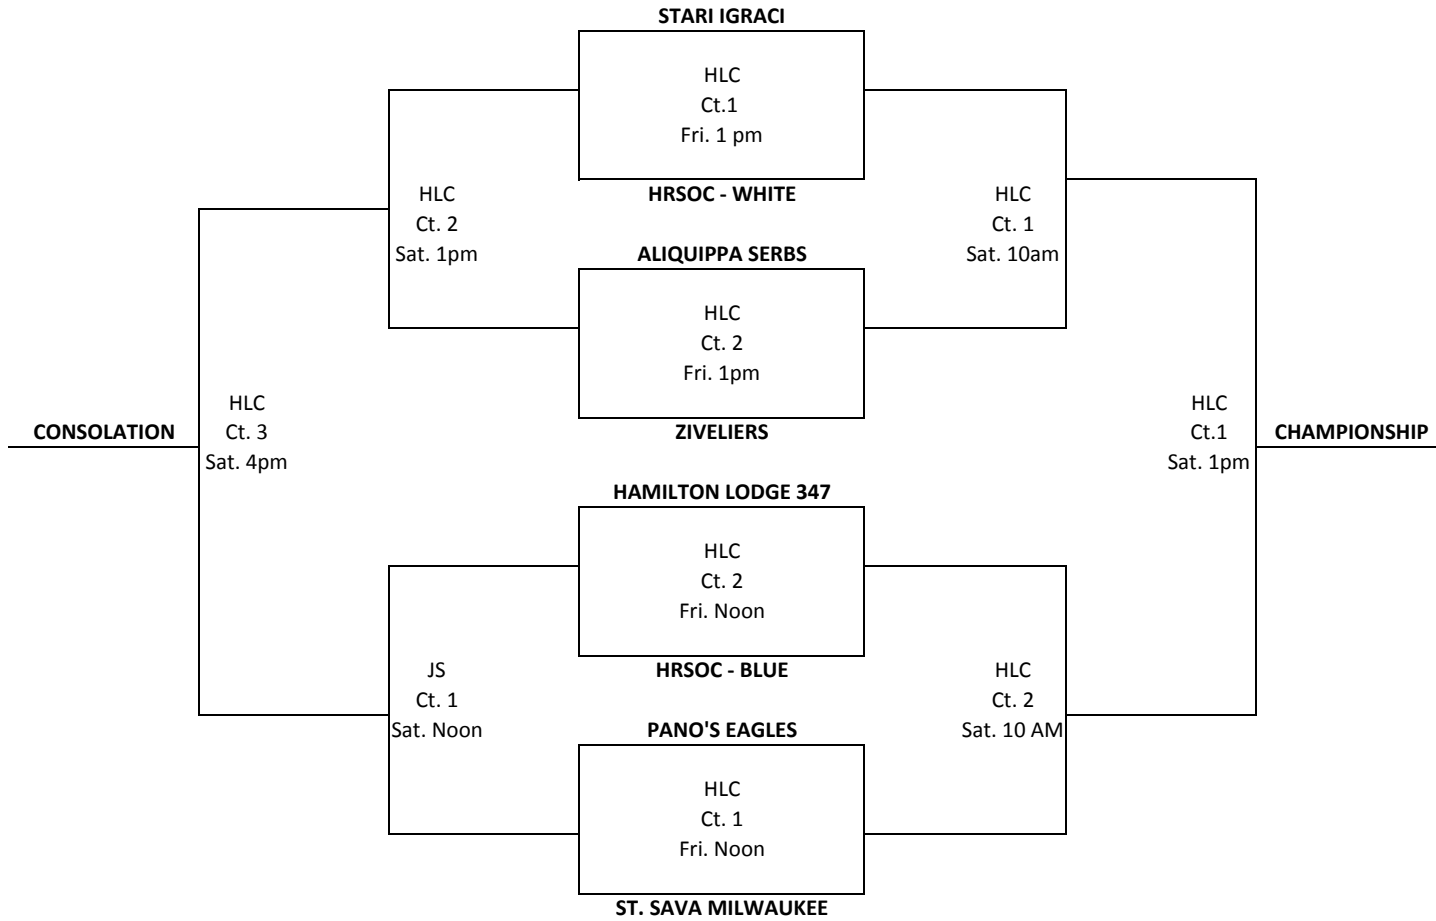

40 AND OVER DIVISION

HLC - HIGHLAND LINCOLN CENTER
JS - JEAN SHEPHERD COMMUNITY CENTER

HLC - HIGHLAND LINCOLN CENTER
JS - JEAN SHEPHERD COMMUNITY CENTER

SENIOR MENS DIVISION

WOMENS DIVISION

HLC- HIGHLAND LINCOLN CENTE
JS- JEAN SHEPHERD COMMUNITY CENTER

INTERMEDIATE BOYS DIVISION

HLC-HIGHLAND LINCOLN CENTER
JS- JEAN SHEPHERD COMMUNITY CENTER

CHICAGO STARS

If Necessary
HLC
CT. 1
Fri. 6pm

ST. GEORGE SCHERERVILLE
HLC
Ct.3
Fri. 10am

HLC
CT. 3
Fri.3pm

HLC
CT. 3
Sat. Noon