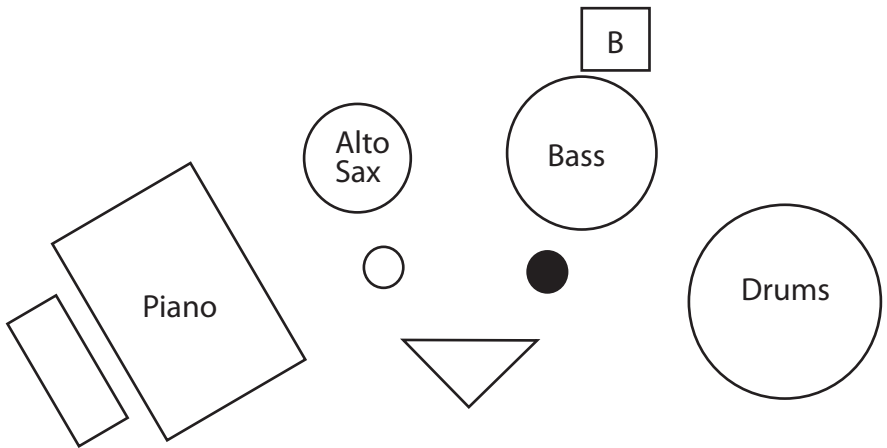

STAGE PLOT  
JEFF DENSON TRIO + LEE KONITZ

Down Stage

LEGEND

Boom Mic

Standing Mic

Monitor - VOCAL MONITOR ONLY

Bass Amp

Please Note: This group performs an acoustic set.