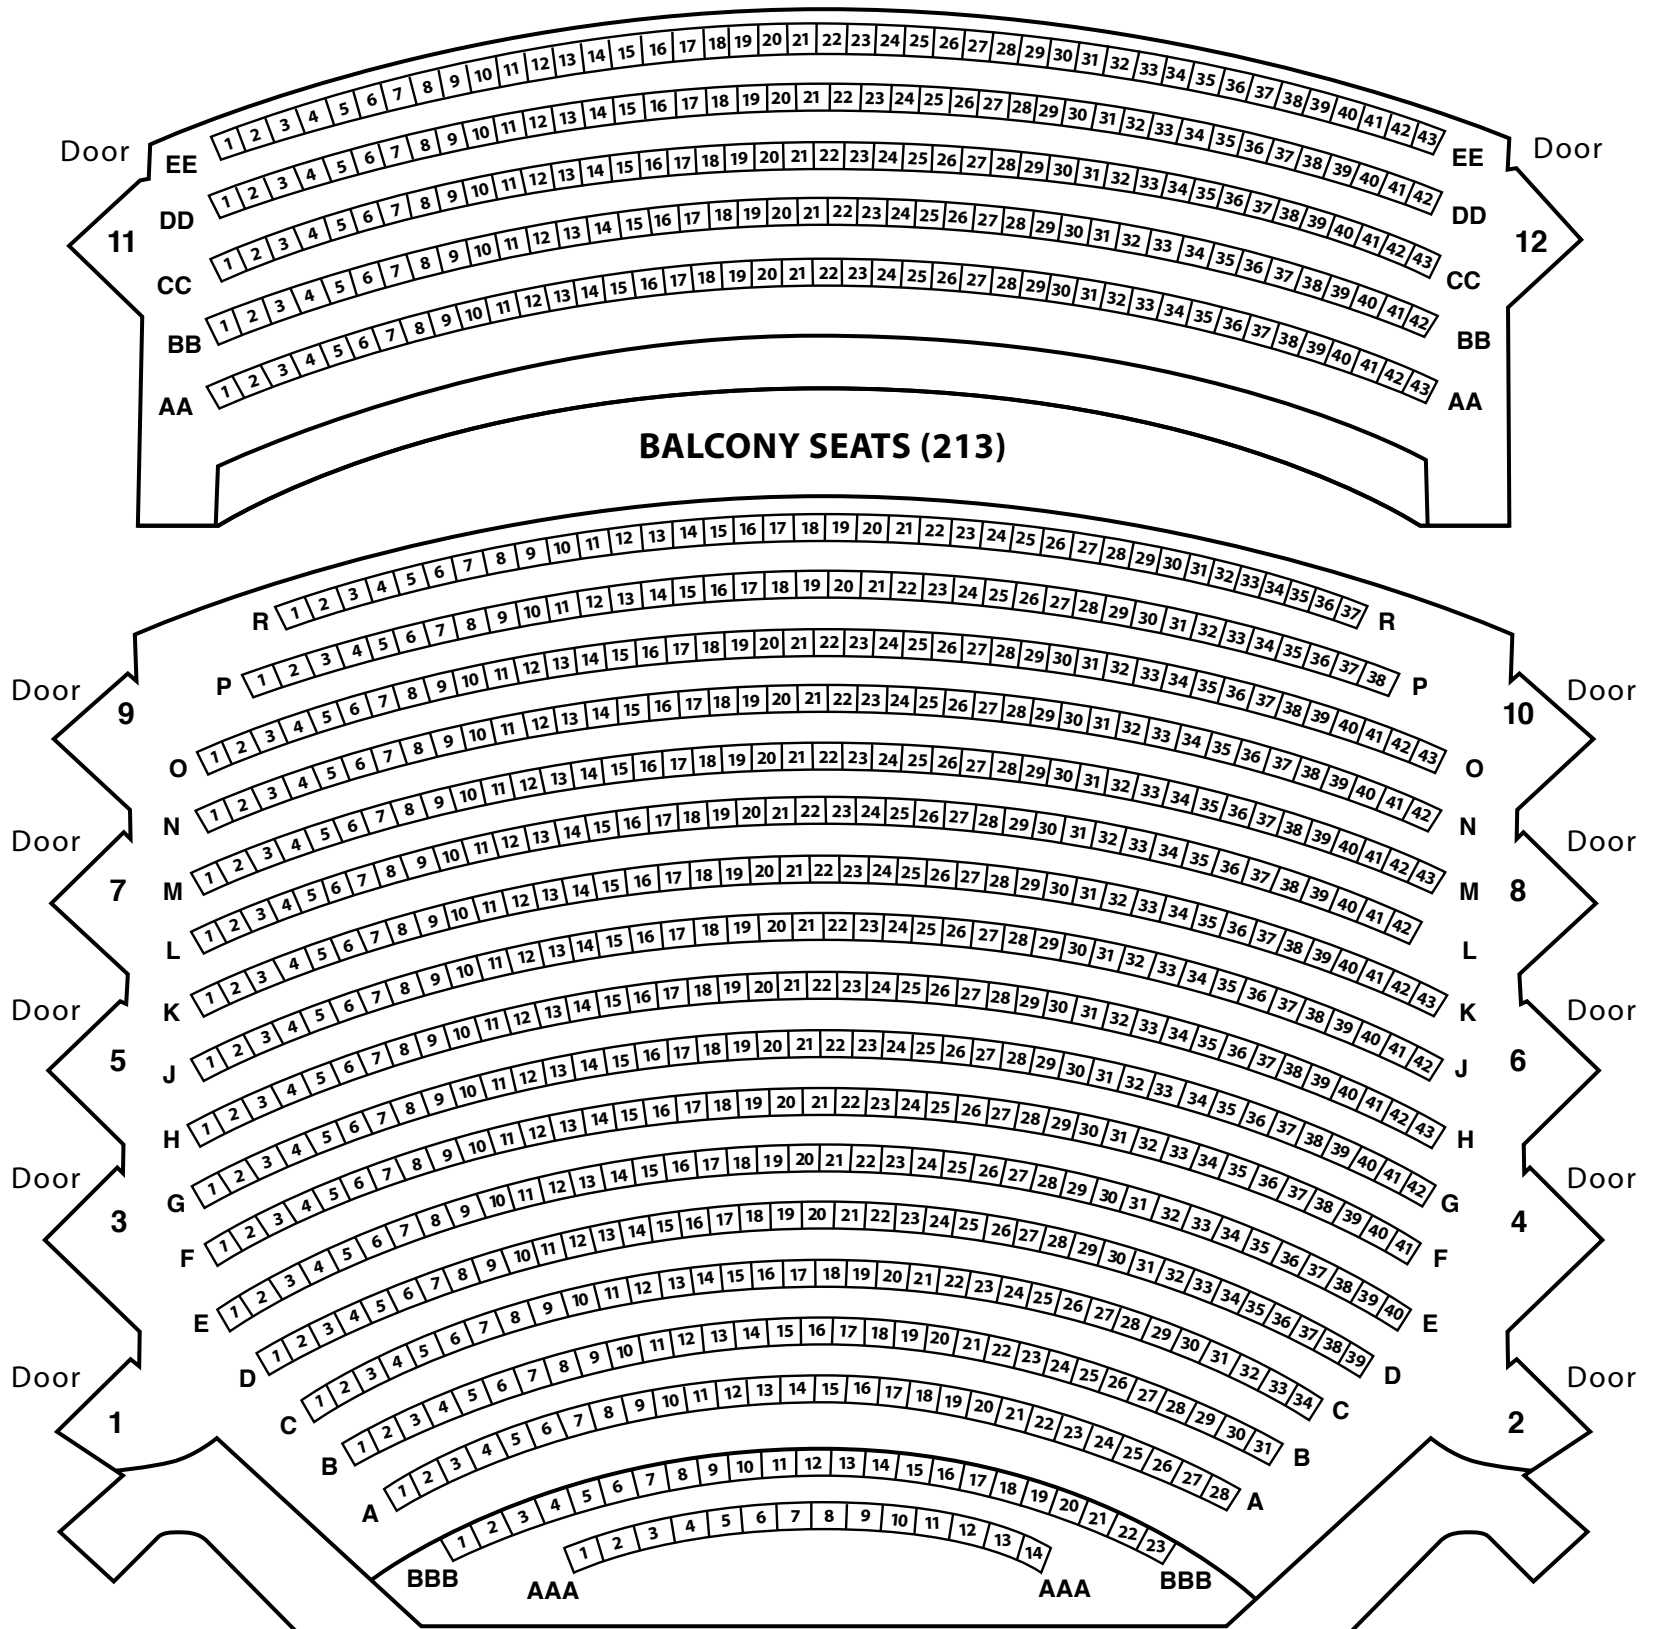

Aratani Theatre Seating Chart

Total Seats 878 (841 w/o pit seats)

ORCHESTRA SEATS (628)

ORCHESTRA PIT SEATS (37)

Video/Camera Use require to kill Row R8-30, Sound Board require to kill Row P1-4, Row R1-30