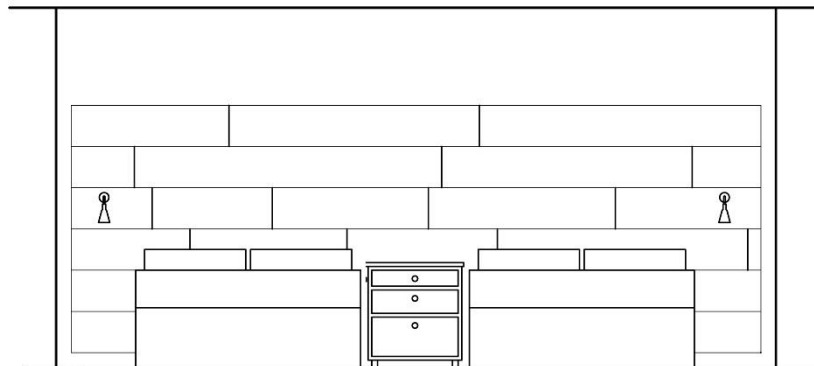

# Legend

BY RACHAEL GROCHOWSKI

**PLANK HEADBOARD** item no: **b-2**  
reclaimed wood planks

custom sizes available