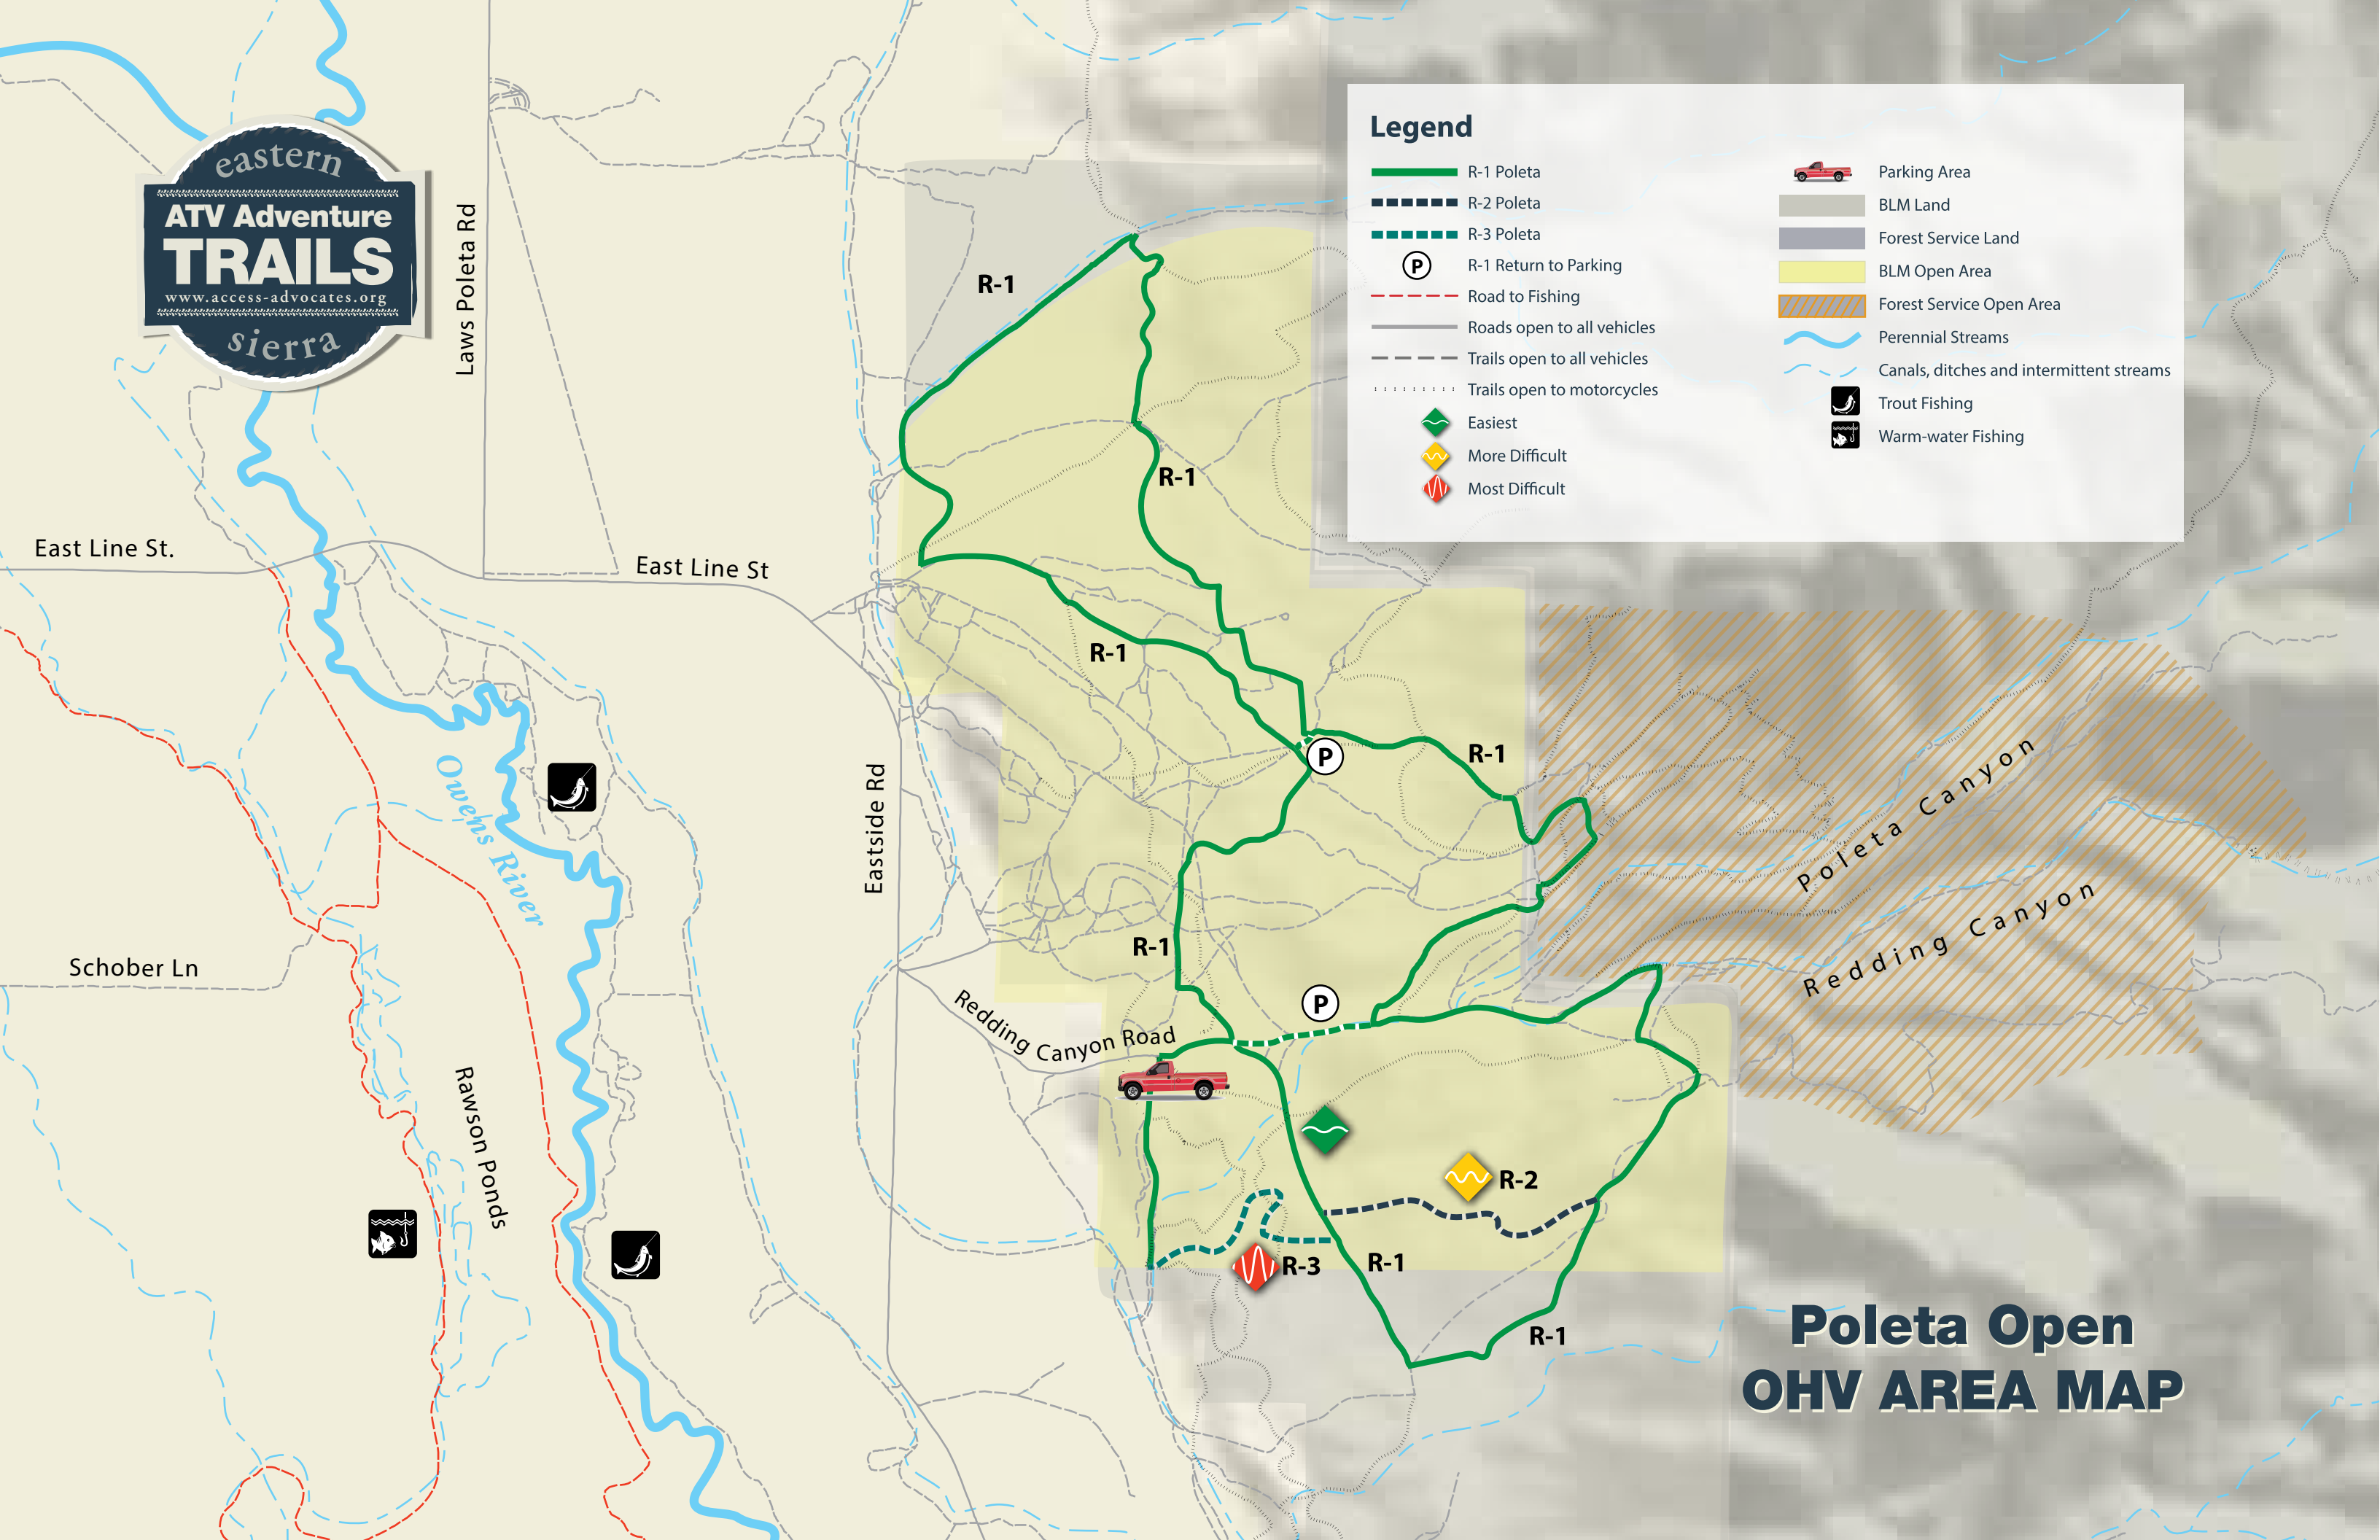

Legend

	R-1 Poleta		Parking Area
	R-2 Poleta		BLM Land
	R-3 Poleta		Forest Service Land
	R-1 Return to Parking		BLM Open Area
	Road to Fishing		Forest Service Open Area
	Roads open to all vehicles		Perennial Streams
	Trails open to all vehicles		Canals, ditches and intermittent streams
	Trails open to motorcycles		Trout Fishing
	Easiest		Warm-water Fishing
	More Difficult		
	Most Difficult		

Poleta Open OHV AREA MAP