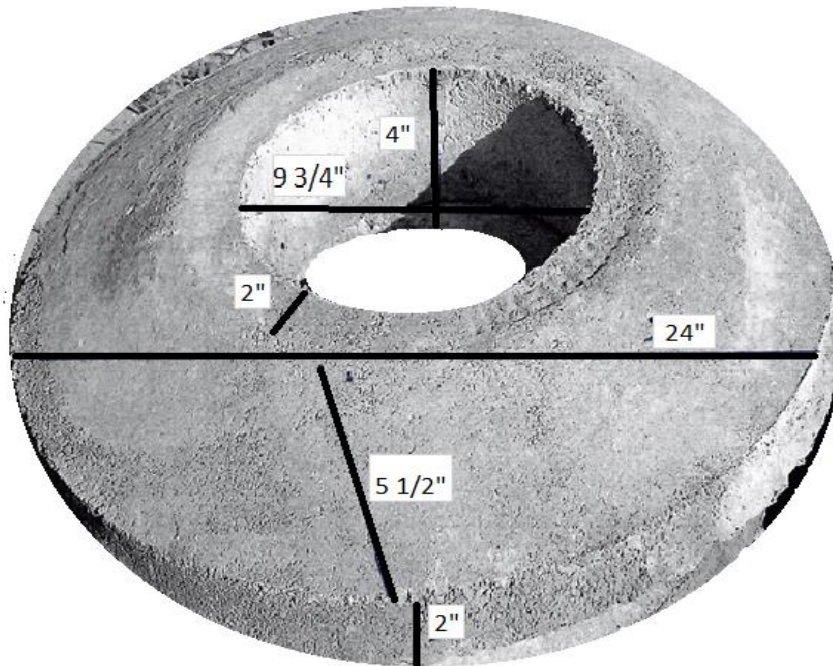

AccuCast

415 S. 21st Street • Waco, Texas 76706
1-800-433-6885 or (254) 756-3200 • Fax (254) 756-0200

ROUND CONCRETE VALVE PAD 24"

WEIGHT" APPROX 35 LBS

CONCRETE VALVE PADS ARE INSTALLED AROUND MAIN LINE VALVE BOXES. BEING ROUND EASY TO ROLL, SAVES TIME, AND FAST INSTALLATION.