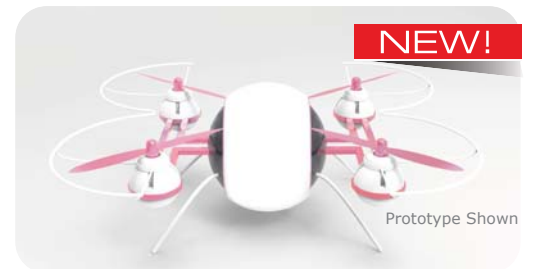

QUATTRO LENS

11.5cm (4.5")

- Case Pack:
  12pcs
- Box Dimensions:
  L5"xW2.5"xH8"

- 285-31413
- Ages 10+
- 4 Channel 2.4 Ghz system
- Capture video and photos
- Micro SD card and USB reader included
- Adjustable flight modes
- 16 bit audio .avi format
- Micro size!
- Bright LED lights
- USB charger included.