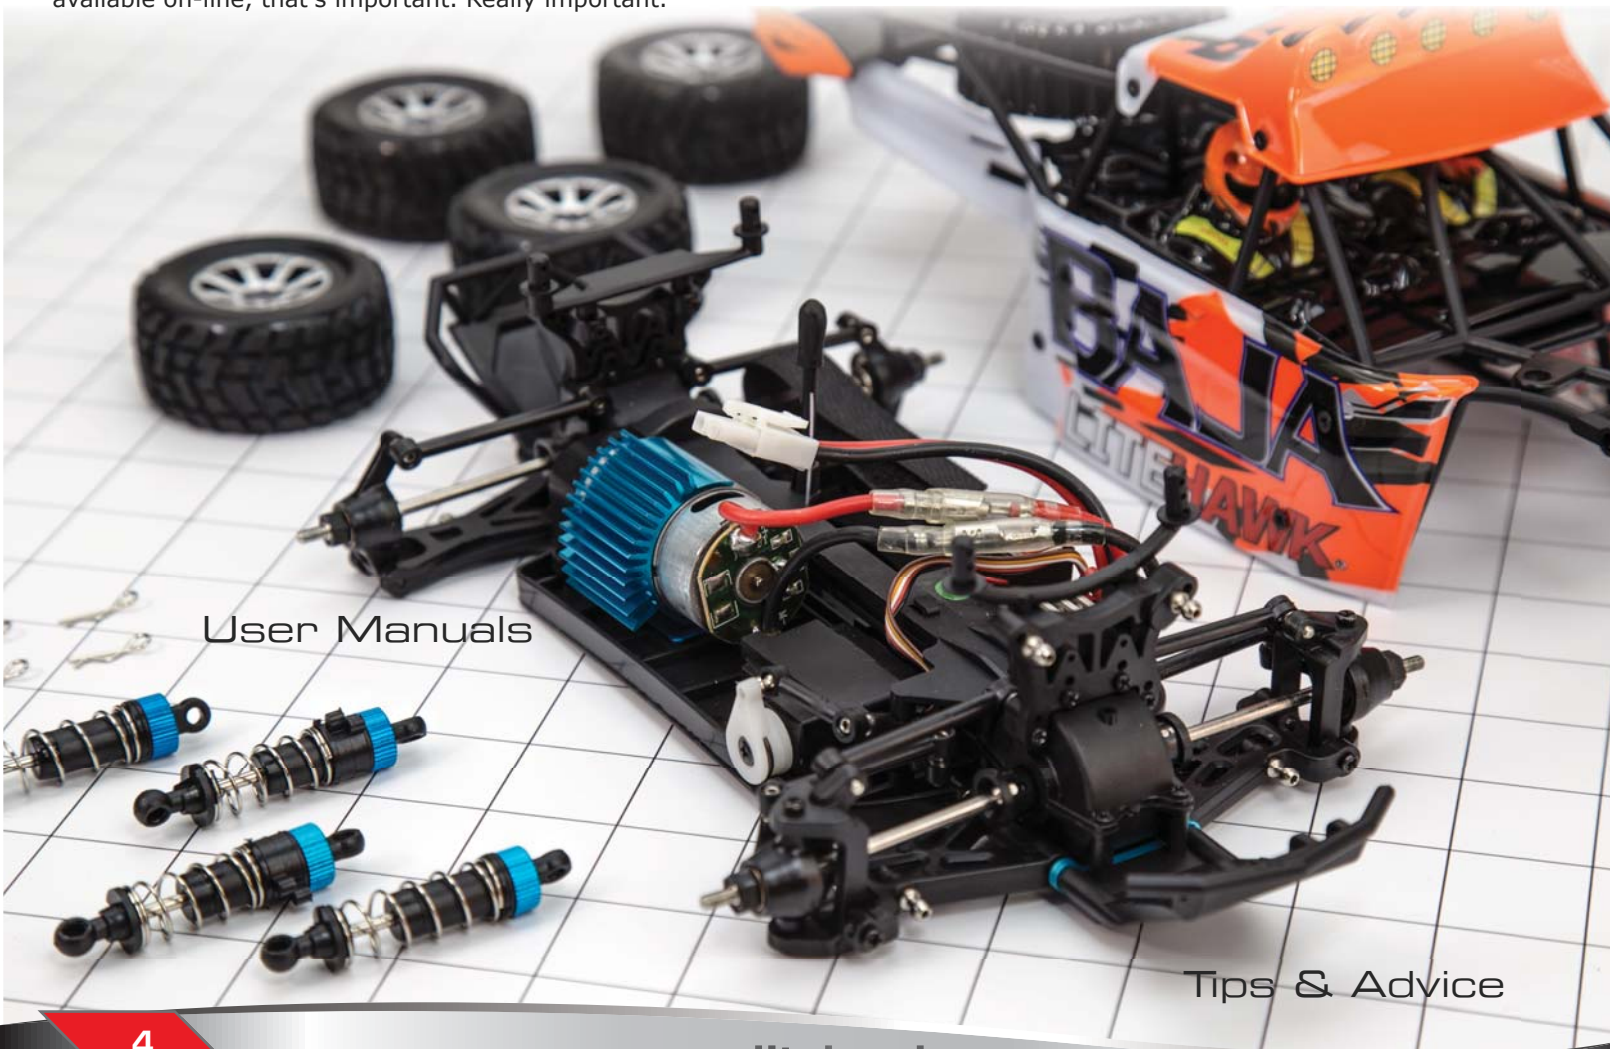

CHAMPION arrives to make some waves this Summer! This large size F1 style racing boat is sure to impress with a well designed hull that allows exceptional performance!

CRUSHER MT hits the ground running with a powerful midmounted motor, bearings, metal axles and driveshafts.....it looks the part too!

User Manuals

Tips & Advice

MULTI-ROTOR

Get ready for an aerial adventure!

Powerful motors combined with sturdy structure and advanced electronics provide the perfect platform to fly! We have a complete range from learner to pro - experience life high in the sky!