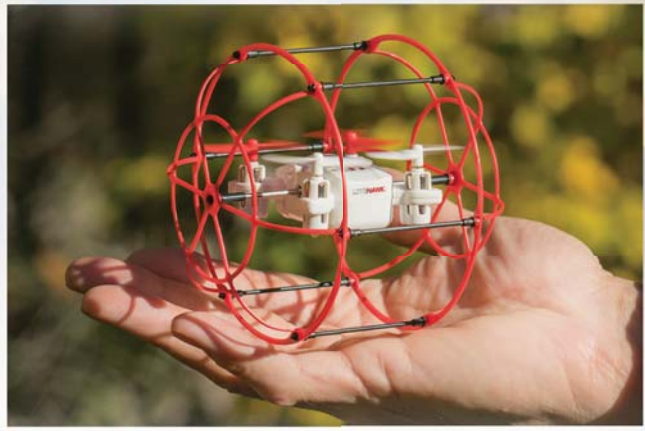

2016

Welcome to the World of

LITEHAWK[®]

Welcome
to the World of
LITEHAWK®

We love a challenge.

That's why in 2009 we took on a massive one - the already crowded micro helicopter industry. We knew it would be an uphill struggle to make LiteHawk stand out. We brought leading edge technology, design and retail partners together, to formulate an industry leading product - our very first LiteHawk helicopters. In 2010 our micro helicopters took the Canadian toy market by storm. People appreciate a well built product!

2016 is going to be an exciting year! Join us as we take to the skies in our most advanced product yet - FOCUS! This amazing little drone not only features what everyone is asking for - HD Video with digital stabilization, we take it a few steps further. We give you an ergonomic user interface that is built right into the controller so everything is at your fingertips. Not only can you livestream from FOCUS to see where you are, you can see what you are taking video of! Adjustable flight modes, stunts....it's all here. And we mean all - everything is included - SD Card, USB reader, rechargeable batteries and chargers too!

CHAMPION arrives to make some waves this Summer! This large size F1 style racing boat is sure to impress with a well designed hull that allows exceptional performance!

CRUSHER MT hits the ground running with a powerful midmounted motor, bearings, metal axles and driveshafts.....it looks the part too!

NEW!

CHAMPION

580cm (22.8")

Designed For You

CHAMP

44.4cm (17.5")

- 285-20002
- Age 14+
- 30 km/h (18 MPH)
- Scale turning outboard motor
- Water cooled motor and electronics!
- Includes wall mount charger and battery.
- Available in red or blue