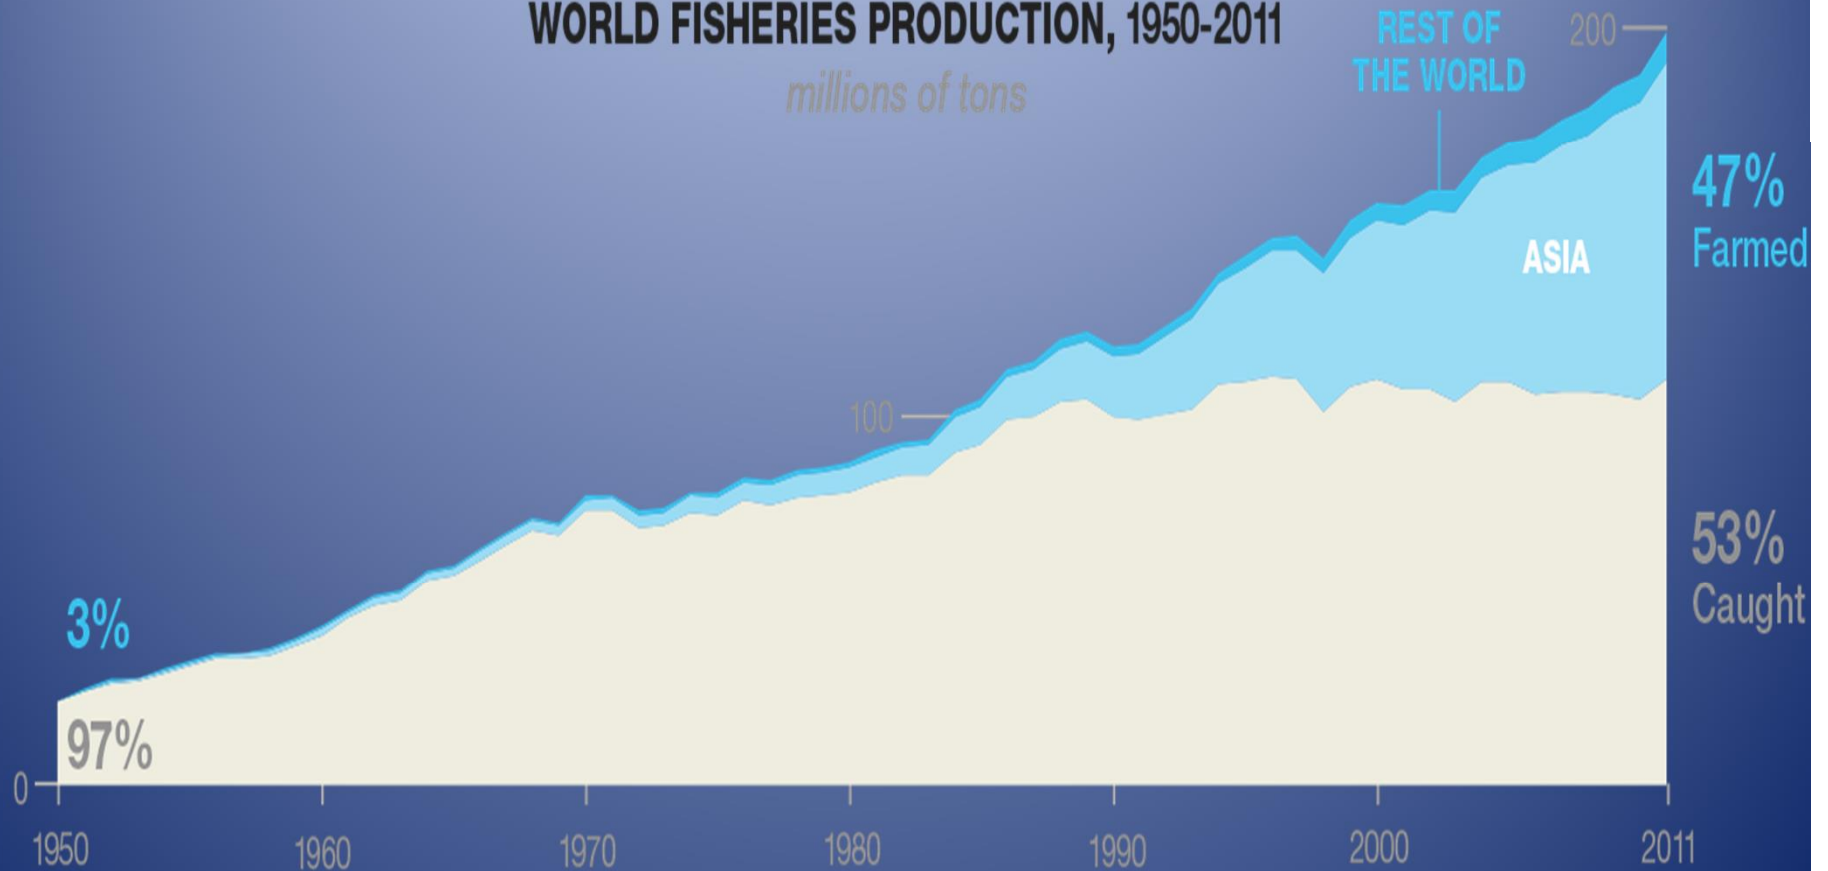

ROBERT PAARLBERG

THE UNITED STATES OF
EXCESS

FOOD AND FUEL GLUTTONY, AND THE
DARK SIDE OF AMERICAN EXCEPTIONALISM

WORLD FISHERIES PRODUCTION, 1950-2011

millions of tons

PRODUCTION DATA INCLUDE SEAWEED.

PRODUCTION: UNITED STATES

PRODUCTION: NETHERLANDS

PRODUCTION: VIETNAM