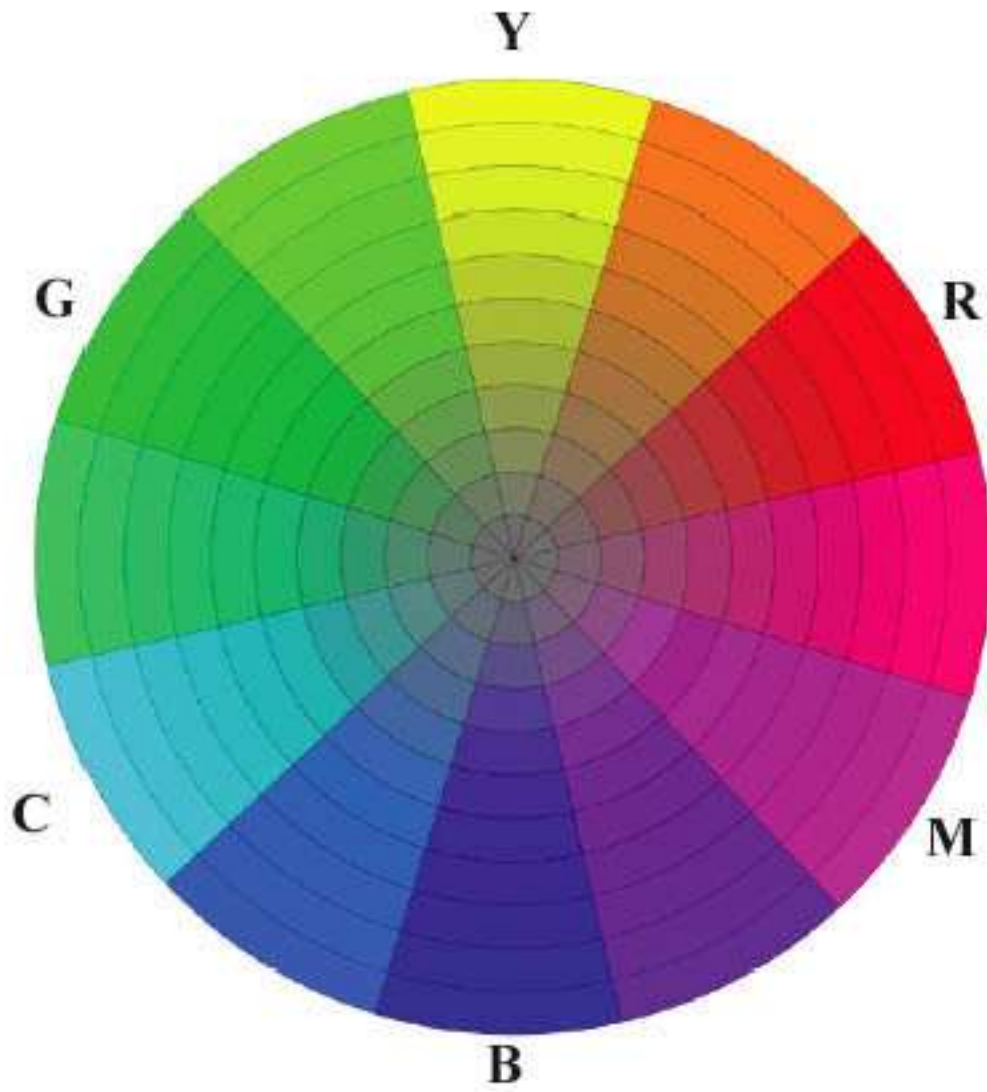

-tone

Intensity

Temperature

DIMENSIONS OF COLOUR

COLOUR WHEEL POSITIONS