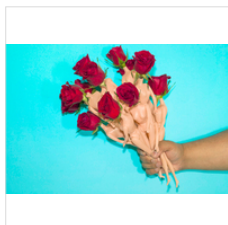

# INNER CHILD

Aug 1, 2022 - Nov 1, 2022 · Online Exclusive

**LENNY GERARD**  
Fidelity, 2021  
Archival Quality Pigment Print  
  
8 3/10 × 12 1/5 × 3/5 in  
21 × 31 × 1.5 cm  
Edition 1/7

\$3,400

**LENNY GERARD**  
BARFbie, 2021  
Archival Quality Pigment Print  
  
8 3/10 × 12 1/5 × 3/5 in  
21 × 31 × 1.5 cm  
Edition 1/7

\$2,900

**LENNY GERARD**  
EGGcited, 2021  
Archival Quality Pigment Print  
  
8 3/10 × 12 1/5 × 3/5 in  
21 × 31 × 1.5 cm  
Edition 1/7

\$3,100

**LENNY GERARD**  
Barbie-Soup, 2021  
Archival Quality Pigment Print  
  
8 3/10 × 12 1/5 × 3/5 in  
21 × 31 × 1.5 cm  
Edition 1/7