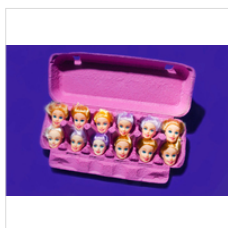

# INNER CHILD

Aug 1, 2022 - Nov 1, 2022 · Online Exclusive

**LENNY GERARD**  
Fidelity, 2021  
Archival Quality Pigment Print  
  
8 3/10 × 12 1/5 × 3/5 in  
21 × 31 × 1.5 cm  
Edition 1/7

\$3,400

**LENNY GERARD**  
BARFbie, 2021  
Archival Quality Pigment Print  
  
8 3/10 × 12 1/5 × 3/5 in  
21 × 31 × 1.5 cm  
Edition 1/7

\$2,900

**LENNY GERARD**  
EGGcited, 2021  
Archival Quality Pigment Print  
  
8 3/10 × 12 1/5 × 3/5 in  
21 × 31 × 1.5 cm  
Edition 1/7

\$3,100

**LENNY GERARD**  
Barbie-Soup, 2021  
Archival Quality Pigment Print  
  
8 3/10 × 12 1/5 × 3/5 in  
21 × 31 × 1.5 cm  
Edition 1/7