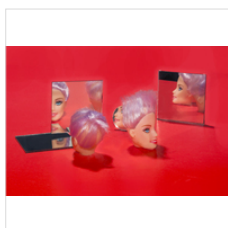

# INNER CHILD

Aug 1, 2022 - Nov 1, 2022 · Online Exclusive

**LENNY GERARD**  
Fidelity, 2021  
Archival Quality Pigment Print  
  
8 3/10 × 12 1/5 × 3/5 in  
21 × 31 × 1.5 cm  
Edition 1/7

\$3,400

**LENNY GERARD**  
BARFbie, 2021  
Archival Quality Pigment Print  
  
8 3/10 × 12 1/5 × 3/5 in  
21 × 31 × 1.5 cm  
Edition 1/7

\$2,900

**LENNY GERARD**  
EGGcited, 2021  
Archival Quality Pigment Print  
  
8 3/10 × 12 1/5 × 3/5 in  
21 × 31 × 1.5 cm  
Edition 1/7

\$3,100

**LENNY GERARD**  
Barbie-Soup, 2021  
Archival Quality Pigment Print  
  
8 3/10 × 12 1/5 × 3/5 in  
21 × 31 × 1.5 cm  
Edition 1/7

\$2,700

**LENNY GERARD**  
Two-Faced, 2021  
Archival Quality Pigment Print  
  
8 3/10 × 12 1/5 × 3/5 in  
21 × 31 × 1.5 cm  
Edition 1/7

\$3,400

**LENNY GERARD**

Bath House, 2021

Archival Quality Pigment Print