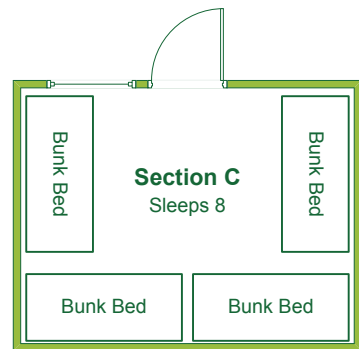

CABINS 1-4

Second Floor Lofts

TOTAL OCCUPANCY PER CABIN: 48

RUBY'S

TOTAL OCCUPANCY: 16

ANDERSON TRIPLEX

TOTAL OCCUPANCY: 12

DIRECTOR'S CABIN

TOTAL OCCUPANCY: 4

HILLTOP DUPLEX

TOTAL OCCUPANCY: 8

INFIRMARY

TOTAL OCCUPANCY: 12