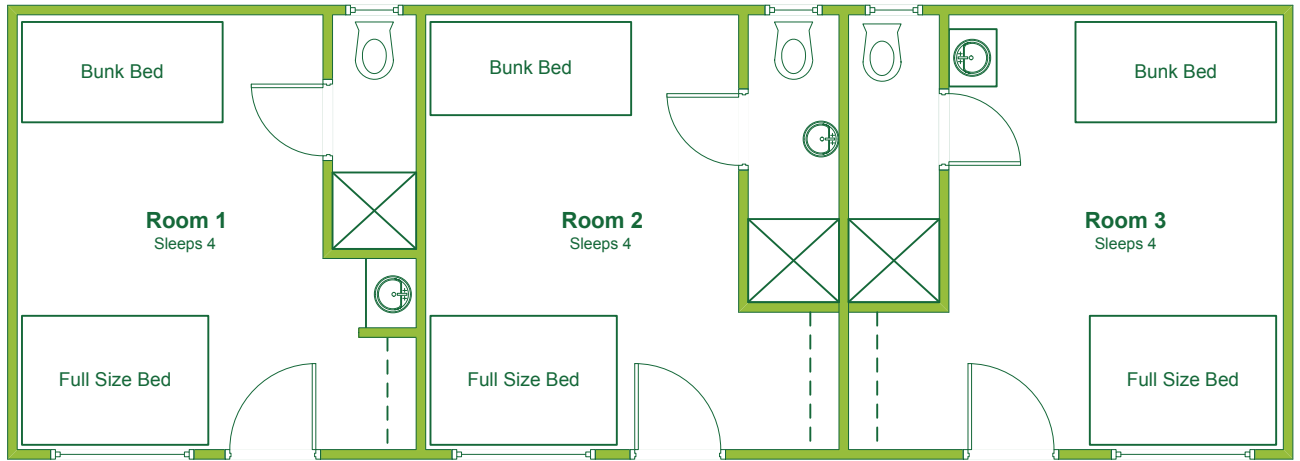

CABINS 1-4

Second Floor Lofts

TOTAL OCCUPANCY PER CABIN: 48

RUBY'S

TOTAL OCCUPANCY: 16

ANDERSON TRIPLEX

TOTAL OCCUPANCY: 12

DIRECTOR'S CABIN

TOTAL OCCUPANCY: 4

HILLTOP DUPLEX

TOTAL OCCUPANCY: 8

INFIRMARY

TOTAL OCCUPANCY: 12