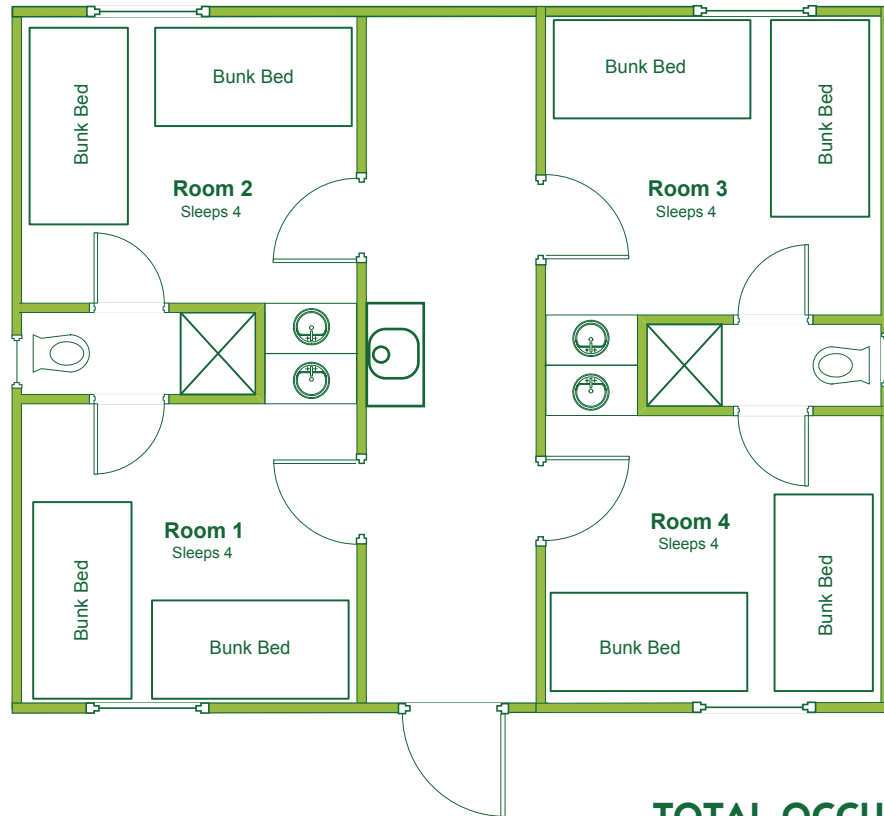

CABINS 1-4

Second Floor Lofts

TOTAL OCCUPANCY PER CABIN: 48

RUBY'S

TOTAL OCCUPANCY: 16

ANDERSON TRIPLEX

TOTAL OCCUPANCY: 12

DIRECTOR'S CABIN

TOTAL OCCUPANCY: 4

HILLTOP DUPLEX

TOTAL OCCUPANCY: 8

INFIRMARY

TOTAL OCCUPANCY: 12