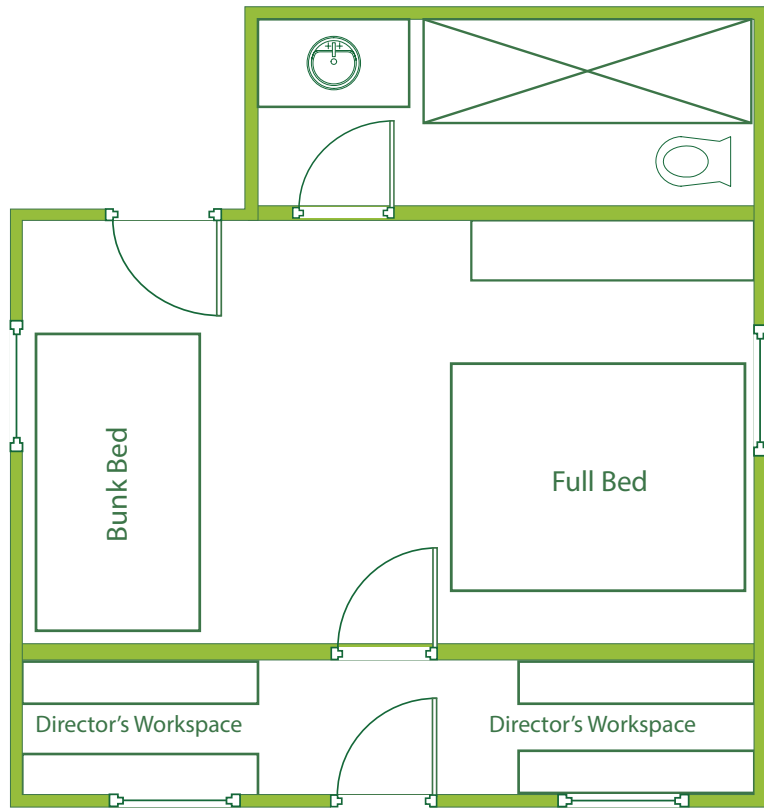

CABINS 1-4

Second Floor Lofts

TOTAL OCCUPANCY PER CABIN: 48

RUBY'S

TOTAL OCCUPANCY: 16

ANDERSON TRIPLEX

TOTAL OCCUPANCY: 12

DIRECTOR'S CABIN

TOTAL OCCUPANCY: 4

HILLTOP DUPLEX

TOTAL OCCUPANCY: 8

INFIRMARY

TOTAL OCCUPANCY: 12