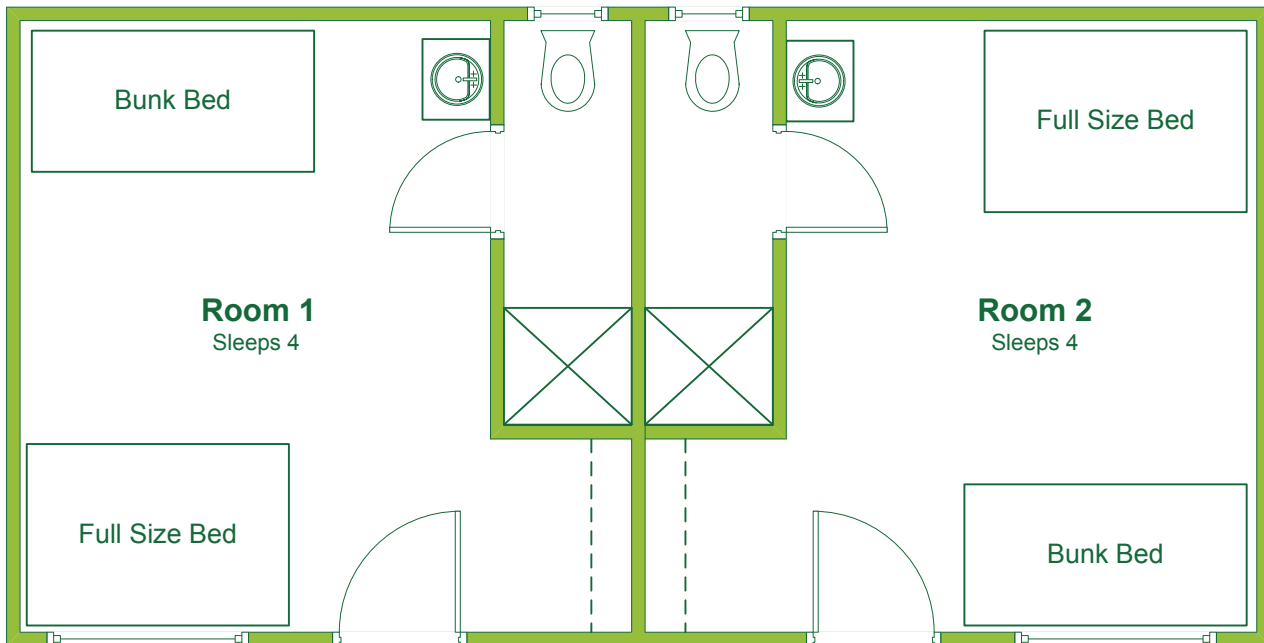

CABINS 1-4

Second Floor Lofts

TOTAL OCCUPANCY PER CABIN: 48

RUBY'S

TOTAL OCCUPANCY: 16

ANDERSON TRIPLEX

TOTAL OCCUPANCY: 12

DIRECTOR'S CABIN

TOTAL OCCUPANCY: 4

HILLTOP DUPLEX

TOTAL OCCUPANCY: 8

INFIRMARY

TOTAL OCCUPANCY: 12