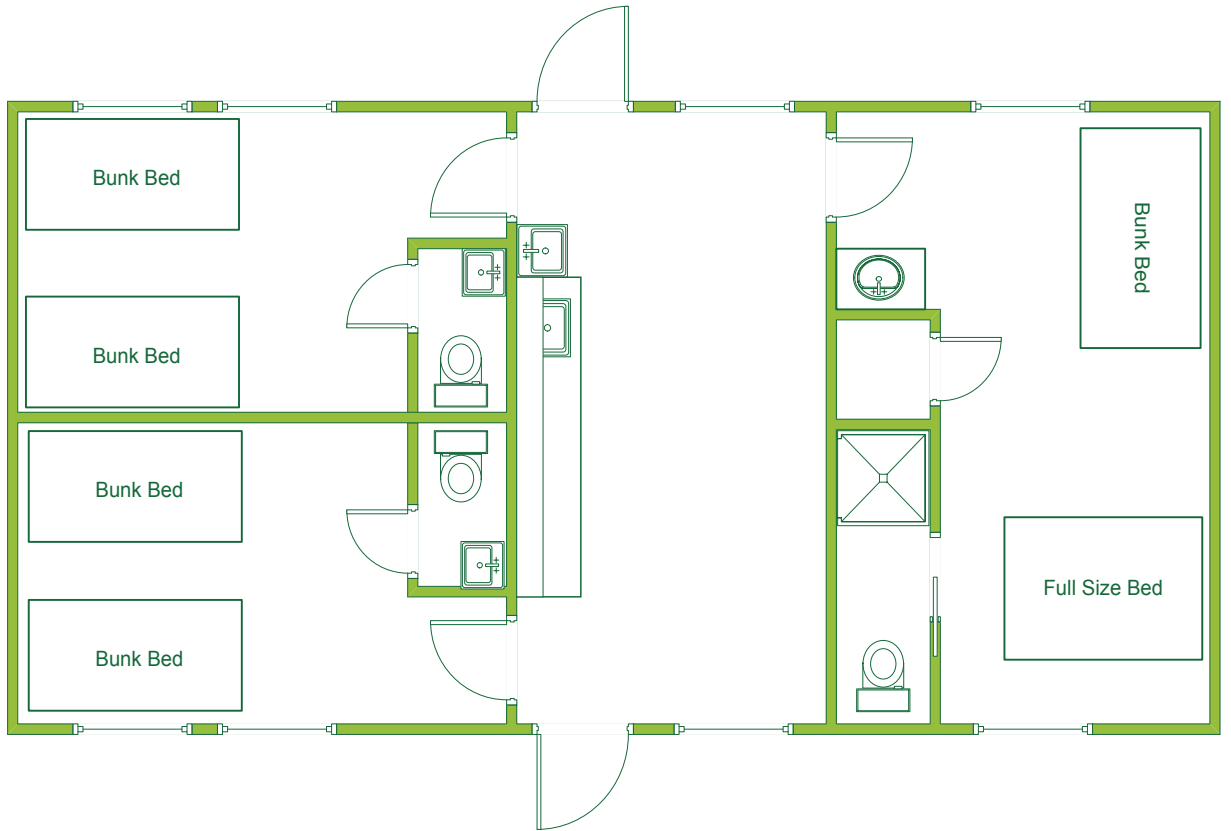

CABINS 1-4

Second Floor Lofts

TOTAL OCCUPANCY PER CABIN: 48

RUBY'S

TOTAL OCCUPANCY: 16

ANDERSON TRIPLEX

TOTAL OCCUPANCY: 12

DIRECTOR'S CABIN

TOTAL OCCUPANCY: 4

HILLTOP DUPLEX

TOTAL OCCUPANCY: 8

INFIRMARY

TOTAL OCCUPANCY: 12