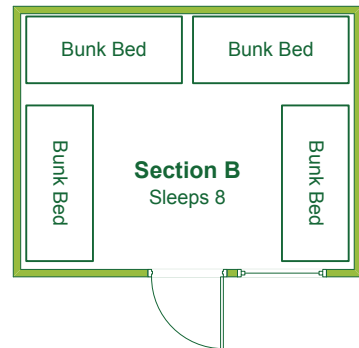

CABINS 1-4

Second Floor Lofts

TOTAL OCCUPANCY PER CABIN: 48

RUBY'S

TOTAL OCCUPANCY: 16

ANDERSON TRIPLEX

TOTAL OCCUPANCY: 12

DIRECTOR'S CABIN

TOTAL OCCUPANCY: 4

HILLTOP DUPLEX

TOTAL OCCUPANCY: 8

INFIRMARY

TOTAL OCCUPANCY: 12