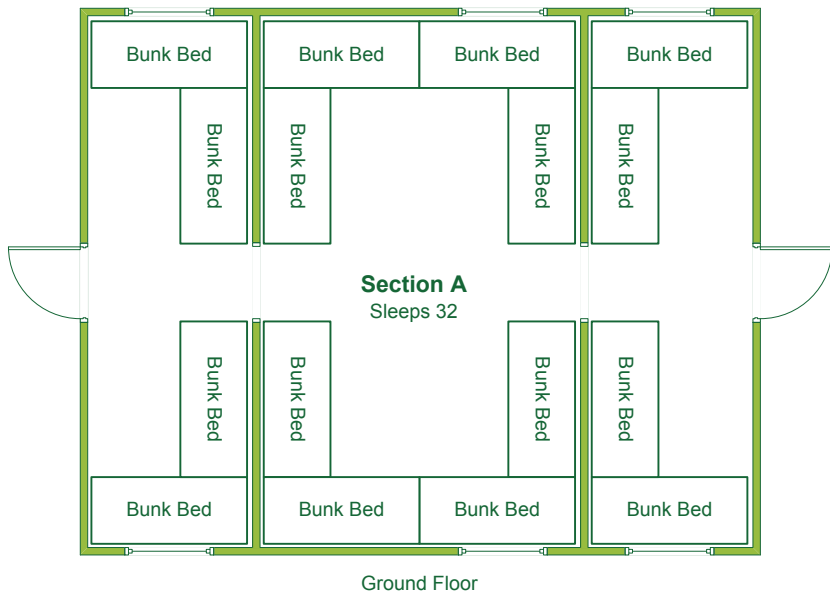

CABINS 1-4

Second Floor Lofts

TOTAL OCCUPANCY PER CABIN: 48

RUBY'S

TOTAL OCCUPANCY: 16

ANDERSON TRIPLEX

TOTAL OCCUPANCY: 12

DIRECTOR'S CABIN

TOTAL OCCUPANCY: 4

HILLTOP DUPLEX

TOTAL OCCUPANCY: 8

INFIRMARY

TOTAL OCCUPANCY: 12