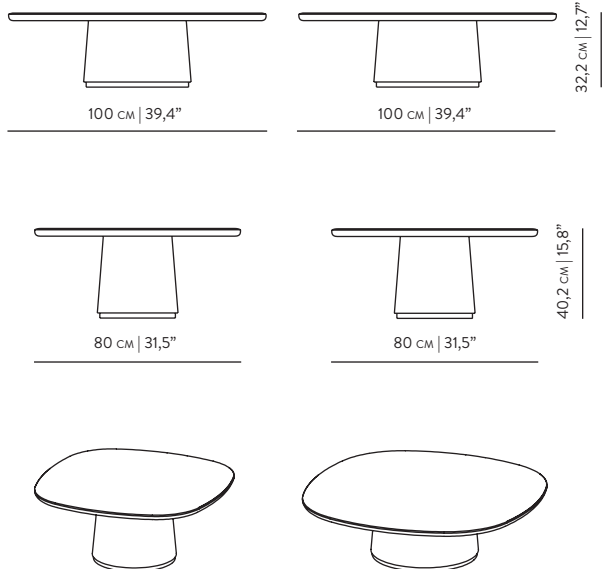

AMOS COFFEE | SIDE TABLE
by CHRISTIAN HAAS

REFERENCES

- WMCCH001C MEDIUM TABLE OAK
- WMCCH001N MEDIUM TABLE WALNUT
- WMCCH002C LARGE TABLE OAK
- WMCCH002N LARGE TABLE WALNUT

DIMENSIONS	AMOS LARGE	AMOS MEDIUM
WIDTH	100 cm 39,4"	80 cm 31,5"
DEPTH	100 cm 39,4"	80 cm 31,5"
HEIGHT	32,2 cm 12,7"	40,2 cm 15,8"

MATERIALS

STRUCTURE WALNUT | OAK | OAK BLACK | OAK SMOKED

PACKAGING	AMOS LARGE	AMOS MEDIUM
DIMENSIONS	108 cm 42,5" 108 cm 42,5" 35 cm 13,8"	88 cm 34,6" 88 cm 34,6" 40 cm 15,7"

VOLUME	0,408 m ³ 14,408 FT ³	0,310 m ³ 10,948 FT ³
WEIGHT	55,0 KG 121,25 LB	36,0 KG 79,37 LB

COLOR OPTIONS

PRODUCTION TIME IS BETWEEN 6 TO 8 WEEKS. DELIVERY TIME IS NOT INCLUDED.

ALL OF OUR FURNITURE CAN BE CUSTOMIZED AND IT'S AVAILABLE IN DIFFERENT FINISHES.

PLEASE NOTE THAT THE COLOURS AND MATERIALS SHOWN ARE FOR REFERENCE ONLY AND SMALL VARIATIONS MAY OCCUR.