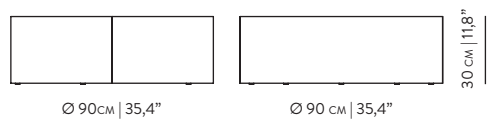

WICA COFFEE | SIDE TABLE
by BAMBÚ STUDIO

REFERENCES

- WMCJM001C TALL SIDE TABLE AOK
- WMCJM002C SIDE TABLE AOK
- WMCJM003C COFFEE TABLE AOK

DIMENSIONS	WICA COFFEE	WICA SIDE	WICA TALL SIDE
WIDTH	Ø 90 35,4"	Ø 60 23,6"	Ø 40 15,7"
HEIGHT	30 cm 11,8"	45 cm 17,7"	55 cm 21,7"

MATERIALS

STRUCTURE TOP OAK | OAK BLACK | OAK SMOKED
GLASS + RATTAN

PACKAGING	WICA COFFEE	WICA SIDE	WICA TALL SIDE
DIMENSIONS	95 cm 37,4" 95 cm 37,4" 35 cm 13,7"	65 cm 25,6" 65 cm 25,6" 50 cm 19,7"	45 cm 17,7" 45 cm 17,7" 35 cm 13,7"
VOLUME	0,316 m ³ 11,159 FT ³	0,211 m ³ 7,451 FT ³	0,069 m ³ 2,437 FT ³
WEIGHT	29,0 KG 63,93 LB	18,0 KG 39,68 LB	13,0 KG 28,66 LB