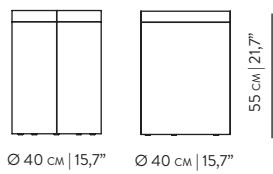

WICA COFFEE | SIDE TABLE
by BAMBÚ STUDIO

REFERENCES

- WMCJM001C TALL SIDE TABLE AOK
- WMCJM002C SIDE TABLE AOK
- WMCJM003C COFFEE TABLE AOK

DIMENSIONS	WICA COFFEE	WICA SIDE	WICA TALL SIDE
WIDTH	Ø 90 35,4"	Ø 60 23,6"	Ø 40 15,7"
HEIGHT	30 cm 11,8"	45 cm 17,7"	55 cm 21,7"

MATERIALS

STRUCTURE TOP OAK | OAK BLACK | OAK SMOKED
GLASS + RATTAN

PACKAGING	WICA COFFEE	WICA SIDE	WICA TALL SIDE
DIMENSIONS	95 cm 37,4" 95 cm 37,4" 35 cm 13,7"	65 cm 25,6" 65 cm 25,6" 50 cm 19,7"	45 cm 17,7" 45 cm 17,7" 35 cm 13,7"
VOLUME	0,316 m ³ 11,159 FT ³	0,211 m ³ 7,451 FT ³	0,069 m ³ 2,437 FT ³
WEIGHT	29,0 KG 63,93 LB	18,0 KG 39,68 LB	13,0 KG 28,66 LB