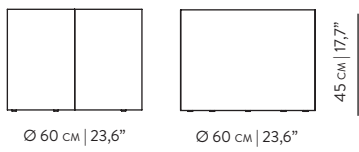

WICA COFFEE | SIDE TABLE
by BAMBÚ STUDIO

REFERENCES

- WMCJM001C TALL SIDE TABLE AOK
- WMCJM002C SIDE TABLE AOK
- WMCJM003C COFFEE TABLE AOK

DIMENSIONS	WICA COFFEE	WICA SIDE	WICA TALL SIDE
WIDTH	Ø 90 35,4"	Ø 60 23,6"	Ø 40 15,7"
HEIGHT	30 cm 11,8"	45 cm 17,7"	55 cm 21,7"

MATERIALS

STRUCTURE TOP OAK | OAK BLACK | OAK SMOKED
GLASS + RATTAN

PACKAGING	WICA COFFEE	WICA SIDE	WICA TALL SIDE
DIMENSIONS	95 cm 37,4" 95 cm 37,4" 35 cm 13,7"	65 cm 25,6" 65 cm 25,6" 50 cm 19,7"	45 cm 17,7" 45 cm 17,7" 35 cm 13,7"
VOLUME	0,316 m ³ 11,159 FT ³	0,211 m ³ 7,451 FT ³	0,069 m ³ 2,437 FT ³
WEIGHT	29,0 KG 63,93 LB	18,0 KG 39,68 LB	13,0 KG 28,66 LB