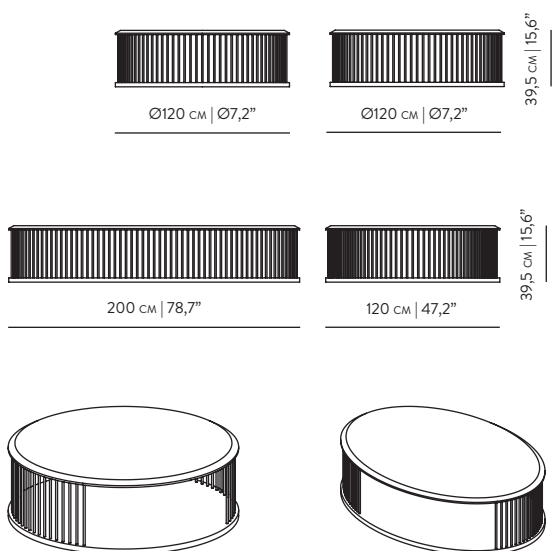

MEMÓRIA COFFEE TABLE
by WEWOOD DESIGN CENTER

REFERENCES

- **WMCWW002CF** ROUND TABLE OAK VENEERED
- **WMCWW002NF** ROUND TABLE WALNUT VENEERED
- **WMCWW003CF** OVAL TABLE OAK VENEERED
- **WMCWW003NF** OVAL TABLE WALNUT VENEERED

DIMENSIONS	MEMÓRIA Ø 1200	MEMÓRIA 2000
WIDTH	Ø120 cm | Ø7,2"	200 cm | 78,7"
DEPTH	Ø120 cm | Ø7,2"	120 cm | 47,2"
HEIGHT	39,5 cm | 15,6"	39,5 cm | 15,6"

MATERIALS

TOP	VENEERED WALNUT | OAK | OAK BLACK | OAK SMOKED
BASE	BLACK LACQUERED MDF
CONNECTION	METAL

PACKAGING	MEMÓRIA Ø 1200	MEMÓRIA 2000
DIMENSIONS	127 cm | 50" 127 cm | 50" 57 cm | 22,4"	206 cm | 81,1" 128 cm | 50,4" 57 cm | 22,4"
VOLUME	0,919 m³ | 32,454 FT³	1,503 m³ | 53,078 FT³
WEIGHT	88,0 KG | 194,0 LB	133,0 KG | 293,2 LB

PRODUCTION TIME IS BETWEEN 6 TO 8 WEEKS. DELIVERY TIME IS NOT INCLUDED.

ALL OF OUR FURNITURE CAN BE CUSTOMIZED AND IT'S AVAILABLE IN DIFFERENT FINISHES.

PLEASE NOTE THAT THE COLOURS AND MATERIALS SHOWN ARE FOR REFERENCE ONLY AND SMALL VARIATIONS MAY OCCUR.

COLOR OPTIONS