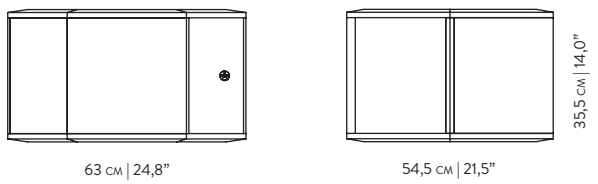

HEXA COFFEE | SIDE TABLE
by DANIEL VIEIRA

REFERENCES

WMCDV001C OAK
WMCDV001N WALNUT

DIMENSIONS

WIDTH 63 cm | 24,8"
DEPTH 54,5 cm | 21,5"
HEIGHT 35,5 cm | 14,0"

MATERIALS

STRUCTURE WALNUT | OAK | OAK BLACK | OAK SMOKED

PACKAGING

DIMENSIONS W 72 cm | D 63 cm | H 46 cm
W 28,3" | D 24,8" | H 18,1"

VOLUME 0,209 m³ | 7,381 Ft³

WEIGHT 21,0 KG | 46,3 LB

COLOR OPTIONS

WALNUT OAK OAK BLACK OAK SMOKED

Production time is between 6 to 8 weeks. Delivery time is not included.