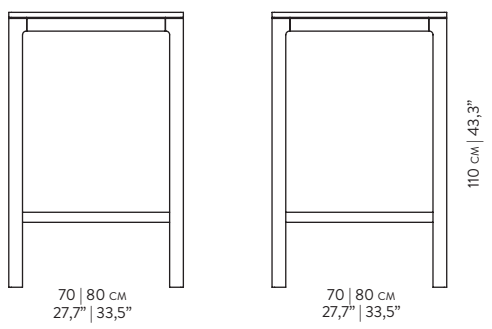

COLOR OPTIONS

REFERENCES

WMJGC011C OAK HIGH SQUARE 700
WMJGC011N WALNUT HIGH SQUARE 700
WMJGC012C OAK HIGH SQUARE 800
WMJGC012N WALNUT HIGH SQUARE 800

WMJGC013C OAK HIGH SQUARE 700 STANDARD MARBLE
WMJGC013N WALNUT HIGH SQUARE 700 STANDARD MARBLE
WMJGC014C OAK HIGH SQUARE 800 STANDARD MARBLE
WMJGC014N WALNUT HIGH SQUARE 800 STANDARD MARBLE

DIMENSIONS

NUDA 700   NUDA 800

WIDTH

70 CM | 27,7"

80 CM | 33,5"

DEPTH

70 CM | 27,7"

80 CM | 33,5"

HEIGHT

110 CM | 43,3"

110 CM | 43,3"

MATERIALS

STRUCTURE
TOP

WALNUT | OAK | OAK BLACK | OAK SMOKED
MARBLE | WALNUT | OAK | OAK BLACK | OAK SMOKED

PACKAGING

NUDA 700

NUDA 800

DIMENSIONS

75 CM | 29,5"

85 CM | 33,5"

75 CM | 29,5"

85 CM | 33,5"

115 CM | 45,3"

115 CM | 45,3"

VOLUME

0,647 M³ | 22,849 FT³

0,831 M³ | 29,346 FT³

PRODUCTION TIME IS BETWEEN 6 TO 8 WEEKS. DELIVERY TIME IS NOT INCLUDED.

ALL OF OUR FURNITURE CAN BE CUSTOMIZED AND IT'S AVAILABLE IN DIFFERENT FINISHES.

PLEASE NOTE THAT THE COLOURS AND MATERIALS SHOWN ARE FOR REFERENCE ONLY AND SMALL VARIATIONS MAY OCCUR.