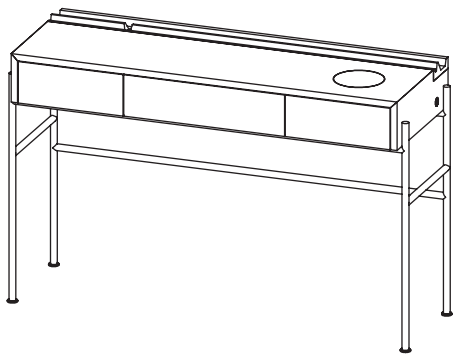

CONCIERGE CONSOLE
by ANTONIO GARDONI & FEDERICO CASTELLI

REFERENCES

WSCAF001C

DIMENSIONS

WIDTH 124 cm | 48,8"
DEPTH 42 cm | 16,5"
HEIGHT 78 cm | 30,7"

MATERIALS

STRUCTURE WALNUT | OAK
LEGS METAL
DETAILS WALNUT

PACKAGING

DIMENSIONS W 130 cm | D 50 cm | H 99 cm
W 51,2" | D 19,7" | H 39,0"

VOLUME 0,644 m³ | 22,743 ft³

WEIGHT 48,0 kg | 105,8 lb

COLOR OPTIONS

WALNUT

OAK

OAK BLACK