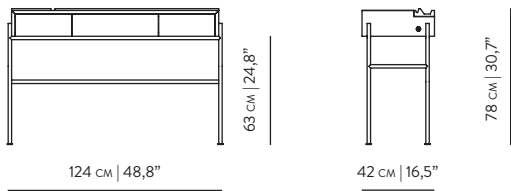

CONCIERGE CONSOLE
by ANTONIO GARDONI & FEDERICO CASTELLI

REFERENCES

WSCAF001C

DIMENSIONS

WIDTH 124 cm | 48,8"
DEPTH 42 cm | 16,5"
HEIGHT 78 cm | 30,7"

MATERIALS

STRUCTURE WALNUT | OAK
LEGS METAL
DETAILS WALNUT

PACKAGING

DIMENSIONS W 130 cm | D 50 cm | H 99 cm
W 51,2" | D 19,7" | H 39,0"

VOLUME 0,644 m³ | 22,743 ft³

WEIGHT 48,0 kg | 105,8 lb

COLOR OPTIONS

WALNUT

OAK

OAK BLACK