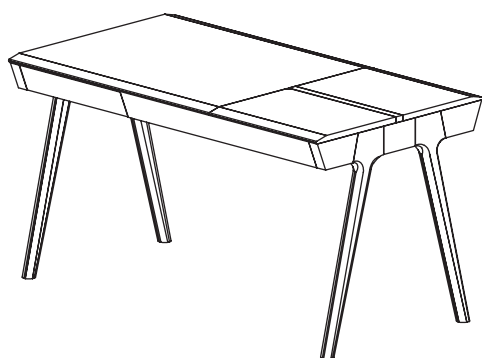

METIS DESK
by GONÇALO CAMPOS

COLOR OPTIONS

WALNUT

OAK

OAK BLACK

OAK SMOKED

REFERENCES

WSCGC001C OAK
WSCGC001N WALNUT

DIMENSIONS

WIDTH 140 cm | 47,2"
DEPTH 75,5 cm | 28,0"
HEIGHT 75 cm | 29,1"

MATERIALS

STRUCTURE WALNUT | OAK | OAK BLACK | OAK SMOKED

PACKAGING

DIMENSIONS W 146 cm | D 82 cm | H 95 cm
W 50,4" | D 31,1" | H 37,4"

VOLUME 1,147 m³ | 40,506 ft³

WEIGHT 80,0 kg | 176,4 lb

PRODUCTION TIME IS BETWEEN 6 TO 8 WEEKS. DELIVERY TIME IS NOT INCLUDED.

ALL OF OUR FURNITURE CAN BE CUSTOMIZED AND IT'S AVAILABLE IN DIFFERENT FINISHES.