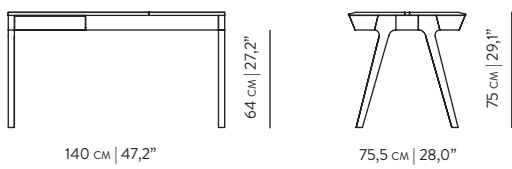

COLOR OPTIONS

WALNUT

OAK

OAK BLACK

OAK SMOKED

REFERENCES

WSCGC001C OAK
WSCGC001N WALNUT

DIMENSIONS

WIDTH 140 cm | 47,2"
DEPTH 75,5 cm | 28,0"
HEIGHT 75 cm | 29,1"

MATERIALS

STRUCTURE WALNUT | OAK | OAK BLACK | OAK SMOKED

PACKAGING

DIMENSIONS W 146 cm | D 82 cm | H 95 cm
W 50,4" | D 31,1" | H 37,4"

VOLUME 1,147 m³ | 40,506 ft³

WEIGHT 80,0 kg | 176,4 lb

PRODUCTION TIME IS BETWEEN 6 TO 8 WEEKS. DELIVERY TIME IS NOT INCLUDED.

ALL OF OUR FURNITURE CAN BE CUSTOMIZED AND IT'S AVAILABLE IN DIFFERENT FINISHES.

PLEASE NOTE THAT THE COLOURS AND MATERIALS SHOWN ARE FOR REFERENCE ONLY AND SMALL VARIATIONS MAY OCCUR.