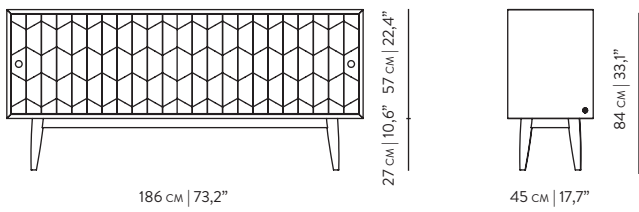

COLOR OPTIONS

WALNUT

OAK

OAK BLACK

OAK SMOKED