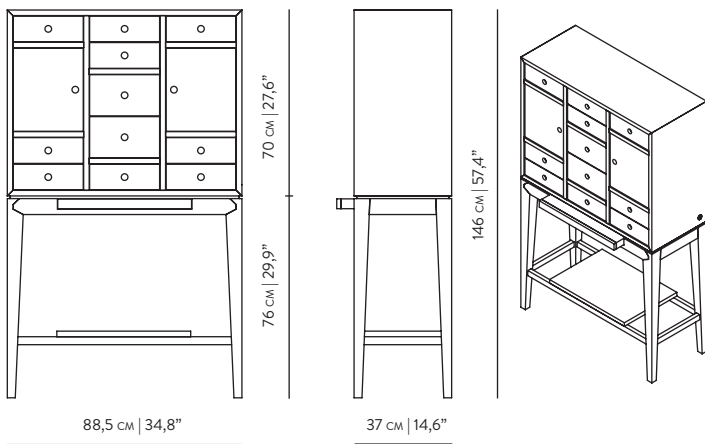

CONTADOR SIDEBORD
 ANNIVERSARY EDITION 2022
 by WEWOOD DESIGN CENTER

REFERENCES

WAPWW306N WALNUT

DIMENSIONS

WIDTH 88,5 cm | 34,8"
DEPTH 37 cm | 14,6"
HEIGHT 146 cm | 57,4"

MATERIALS

STRUCTURE WALNUT
DETAILS LEATHER | BRASS

PACKAGING

DIMENSIONS W 95 cm | D 90 cm | H 85 cm
 W 37,4" | D 35,4" | H 33,5"

VOLUME 0,727 m³ | 25,638 FT³

WEIGHT 100,0 kg | 220,5 LB

COLOR OPTIONS

WALNUT

PRODUCTION TIME IS BETWEEN 6 TO 8 WEEKS. DELIVERY TIME IS NOT INCLUDED.