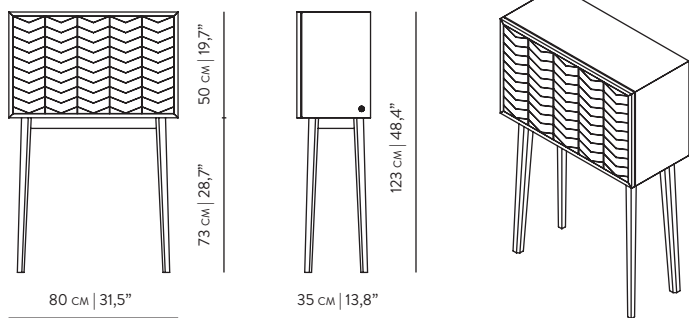

MISTER SIDEBOARD
by DANIEL DUARTE

REFERENCES

WAPDD101N

DIMENSIONS

WIDTH 80 cm | 31,5"
DEPTH 35 cm | 13,8"
HEIGHT 123 cm | 48,4"

MATERIALS

STRUCTURE WALNUT
DOOR PANEL OAK

PACKAGING

DIMENSIONS W 88 cm | D 78 cm | H 93 cm
W 34,6" | D 30,7" | H 36,6"

VOLUME 0.638 m³ | 22,531 ft³

WEIGHT 58,0 kg | 127,9 lb

COLOR OPTIONS

WALNUT

PRODUCTION TIME IS BETWEEN 6 TO 8 WEEKS. DELIVERY TIME IS NOT INCLUDED.