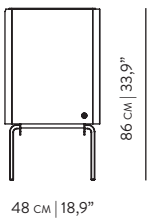

220 cm | 86,6"

60 cm | 23,6"
26 cm | 10,3"

48 cm | 18,9"

86 cm | 33,9"

PANAMÁ SIDEBOARD by EDEESTUDIO

REFERENCES

WAPED401CM OAK STANDARD MARBLE
WAPED401CMP OAK PREMIUM MARBLE
WAPED401NM WALNUT STANDARD MARBLE
WAPED401NMP WALNUT PREMIUM MARBLE

DIMENSIONS

WIDTH 220 cm | 86,6"
DEPTH 48 cm | 18,9"
HEIGHT 86 cm | 33,9"

MATERIALS

STRUCTURE WALNUT | OAK | OAK BLACK | OAK SMOKED
LEGS METAL
TOP MARBLE

PACKAGING

DIMENSIONS W 230 cm | D 56 cm | H 106 cm
W 90,6" | D 22,0" | H 41,7"

VOLUME 1.365 m³ | 48,205 ft³

WEIGHT 240 ,0 kg | 529,1 lb

COLOR OPTIONS

WALNUT

OAK

OAK BLACK

OAK SMOKED

PRODUCTION TIME IS BETWEEN 6 TO 8 WEEKS. DELIVERY TIME IS NOT INCLUDED.