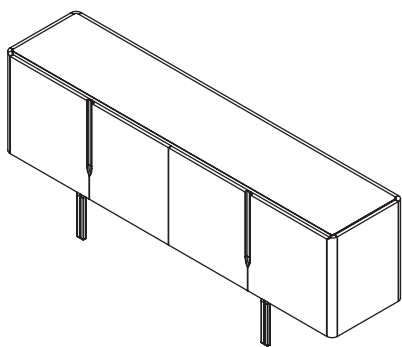

220 cm | 86,6"

60 cm | 23,6"
26 cm | 10,3"

48 cm | 18,9"

86 cm | 33,9"

PANAMÁ SIDEBOARD by EDEESTUDIO

REFERENCES

WAPED401CM OAK STANDARD MARBLE
WAPED401CMP OAK PREMIUM MARBLE
WAPED401NM WALNUT STANDARD MARBLE
WAPED401NMP WALNUT PREMIUM MARBLE

DIMENSIONS

WIDTH 220 cm | 86,6"
DEPTH 48 cm | 18,9"
HEIGHT 86 cm | 33,9"

MATERIALS

STRUCTURE WALNUT | OAK | OAK BLACK | OAK SMOKED
LEGS METAL
TOP MARBLE

PACKAGING

DIMENSIONS W 230 cm | D 56 cm | H 106 cm
W 90,6" | D 22,0" | H 41,7"