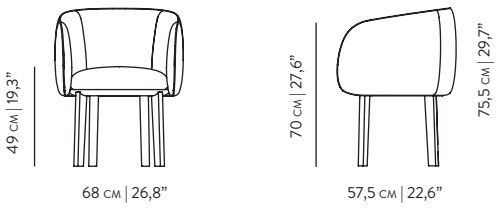

NIDO ARMCHAIR by CHRISTIAN HAAS

REFERENCES

WCDCH001C OAK
WCDCH001N WALNUT

DIMENSIONS

WIDTH 68 cm | 26,8"
DEPTH 57,5 cm | 22,6"
HEIGHT 75,5 cm | 29,7"

MATERIALS

STRUCTURE WALNUT | OAK | OAK BLACK | OAK SMOKED
SEAT | BACK FABRICS | LEATHERS

PACKAGING

DIMENSIONS W 75 cm | D 79 cm | H 73 cm
W 29,5" | D 31,1" | H 28,7"

VOLUME 0,433 m³ | 15,291 ft³

WEIGHT 18,0 kg | 39,7 lb

COLOR OPTIONS

WALNUT

OAK

OAK BLACK