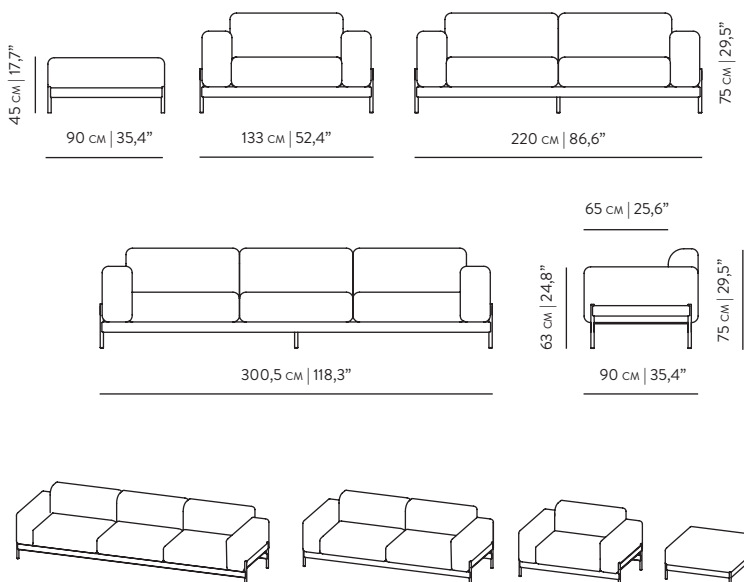

BOWIE SOFA
by GONALO CAMPOS

REFERENCES

- WSFGC003C** 3 SEATS OAK
- WSFGC003N** 3 SEATS WALNUT
- WSFGC002C** 2 SEATS OAK
- WSFGC002N** 2 SEATS WALNUT
- WSFGC001C** 1 SEAT OAK
- WSFGC001N** 1 SEAT WALNUT
- WSFGC000C** OTTOMAN
- WSFGC000N** OTTOMAN

DIMENSIONS

	3 SEATS	2 SEATS	1 SEAT	OTTOMAN
WIDTH	300,5 cm 118,3"	220 cm 86,6"	133 cm 52,4"	90 cm 35,4"
DEPTH	90 cm 35,4"	90 cm 35,4"	90 cm 35,4"	90 cm 35,4"
HEIGHT	75 cm 29,5"	75 cm 29,5"	75 cm 29,5"	45 cm 17,7"

MATERIALS

STRUCTURE WALNUT | OAK | OAK BLACK | OAK SMOKED
LEGS METAL
SEAT FABRICS | LEATHERS

PACKAGING

	3 SEATS	2 SEATS	1 SEAT	OTTOMAN
DIMENSIONS	313 cm 123,2" 100 cm 39,3" 95 cm 37,4"	228 cm 89,8" 100 cm 39,3" 95 cm 37,4"	146 cm 52,4" 100 cm 39,3" 95 cm 37,4"	97 cm 38,2" 97 cm 38,2" 65 cm 25,6"

VOLUME

2.974 m³ | 105,026 Ft³ 2.166 m³ | 76,492 Ft³ 1.387 m³ | 48,981 Ft³ 0.612 m³ | 21,613 Ft³

WEIGHT

155,0 KG | 341,7 LB 106,0 KG | 233,7 LB 79,0 KG | 174,2 LB 43,0 KG | 94,8 LB

COLOR OPTIONS

PRODUCTION TIME IS BETWEEN 6 TO 8 WEEKS. DELIVERY TIME IS NOT INCLUDED.