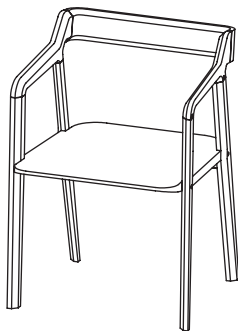

**KUNDERA CHAIR**  
by STUDIO GUD

REFERENCES

- WCDGU002C OAK
- WCDGU002N WALNUT
- WCDGU004C OAK
- WCDGU004N WALNUT

DIMENSIONS

<b>WIDTH</b>	55,5 cm   21,9"
<b>DEPTH</b>	52,5 cm   20,7"
<b>HEIGHT</b>	76 cm   29,9"

MATERIALS

**STRUCTURE** WALNUT | OAK | OAK BLACK | OAK SMOKED

PACKAGING

<b>DIMENSIONS</b>	W 60 cm   D 60 cm   H 86 cm W 23,6"   D 23,6"   H 33,9"
-------------------	--

**VOLUME** 0.310 m<sup>3</sup> | 10,948 ft<sup>3</sup>