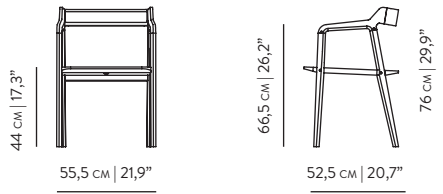

**KUNDERA CHAIR**  
by STUDIO GUD

REFERENCES

- WCDGU002C OAK
- WCDGU002N WALNUT
- WCDGU004C OAK
- WCDGU004N WALNUT

DIMENSIONS

<b>WIDTH</b>	55,5 cm   21,9"
<b>DEPTH</b>	52,5 cm   20,7"
<b>HEIGHT</b>	76 cm   29,9"

MATERIALS

**STRUCTURE** WALNUT | OAK | OAK BLACK | OAK SMOKED

PACKAGING

<b>DIMENSIONS</b>	W 60 cm   D 60 cm   H 86 cm W 23,6"   D 23,6"   H 33,9"
-------------------	--

**VOLUME** 0.310 m<sup>3</sup> | 10,948 ft<sup>3</sup>

**WEIGHT** 12,0 kg | 26,5 lb

COLOR OPTIONS

WALNUT    OAK    OAK BLACK    OAK SMOKED

PRODUCTION TIME IS BETWEEN 6 TO 8 WEEKS. DELIVERY TIME IS NOT INCLUDED.

ALL OF OUR FURNITURE CAN BE CUSTOMIZED AND IT'S AVAILABLE IN DIFFERENT FINISHES.