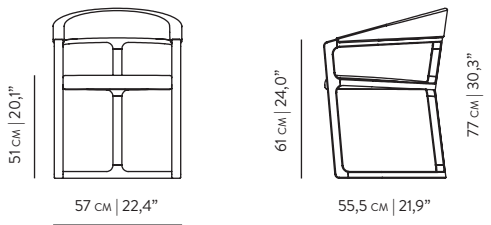

KOBE CHAIR
by DANIEL SOUSA

REFERENCES

WCDDS001C OAK
WCDDS001N WALNUT

DIMENSIONS

WIDTH 57 cm | 22,4"
DEPTH 55,5 cm | 21,9"
HEIGHT 77 cm | 30,3"

MATERIALS

STRUCTURE WALNUT | OAK | OAK BLACK | OAK SMOKED
SEAT | BACK FABRICS | LEATHERS

PACKAGING

DIMENSIONS W 64 cm | D 62 cm | H 82 cm
W 25,2" | D 24,4" | H 32,3"

VOLUME 0,345 m³ | 12,184 ft³

WEIGHT 15,0 kg | 33,1 lb

COLOR OPTIONS

WALNUT OAK OAK BLACK OAK SMOKED

PRODUCTION TIME IS BETWEEN 6 TO 8 WEEKS. DELIVERY TIME IS NOT INCLUDED.