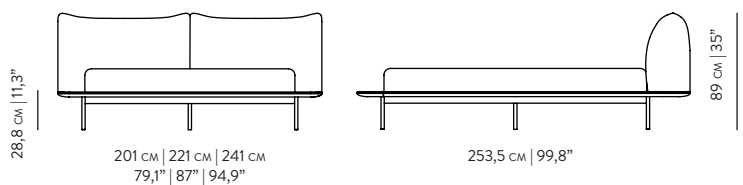

PLATFORM BED
by CHRISTIAN HAAS

REFERENCES

- WCMCH001C** OAK 1600 **WCMCH002N** WALNUT 1800
- WCMCH001N** WALNUT 1600 **WCMCH003C** OAK 2000
- WCMCH002C** OAK 1800 **WCMCH003N** WALNUT 2000

DIMENSIONS

	1600	1800	2000
WIDTH	201 cm 79,1"	221 cm 87"	241 cm 94,9"
DEPTH	253,5 cm 99,8"	253,5 cm 99,8"	253,5 cm 99,8"
HEIGHT	89 cm 35"	89 cm 35"	89 cm 35"

MATERIALS

- STRUCTURE** WALNUT | OAK | OAK BLACK | OAK SMOKED
- LEGS** METAL
- UPHOLSTERY** FABRICS | LEATHERS

PACKAGING

	1600	1800	2000
DIMENSIONS	00 cm 00,5" 00 cm 00,5" 00 cm 00,0"	00 cm 00,5" 00 cm 00,5" 00 cm 00,0"	00 cm 00,5" 00 cm 00,5" 00 cm 00,0"

VOLUME

0,000 m³ | 00,000 Ft³ 0,000 m³ | 00,000 Ft³ 0,000 m³ | 00,000 Ft³

COLOR OPTIONS

PRODUCTION TIME IS BETWEEN 6 TO 8 WEEKS. DELIVERY TIME IS NOT INCLUDED.

ALL OF OUR FURNITURE CAN BE CUSTOMIZED AND IT'S AVAILABLE IN DIFFERENT FINISHES.