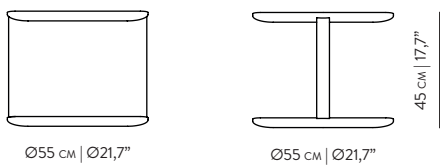

DUPLEX BEDSIDE TABLE
by CHRISTIAN HAAS

REFERENCES

WBTC001C OAK
WBTC001N WALNUT

DIMENSIONS

WIDTH Ø55 cm | Ø21,7"
HEIGHT 45 cm | 17,7"

MATERIALS

STRUCTURE WALNUT | OAK | OAK BLACK | OAK SMOKED

PACKAGING

DIMENSIONS 60 cm | 60 cm | 50 cm
23,6" | 23,6" | 19,7"

VOLUME 0,180 m³ | 6,357 ft³

COLOR OPTIONS

WALNUT

OAK

OAK BLACK

OAK SMOKED

PRODUCTION TIME IS BETWEEN 6 TO 8 WEEKS. DELIVERY TIME IS NOT INCLUDED.