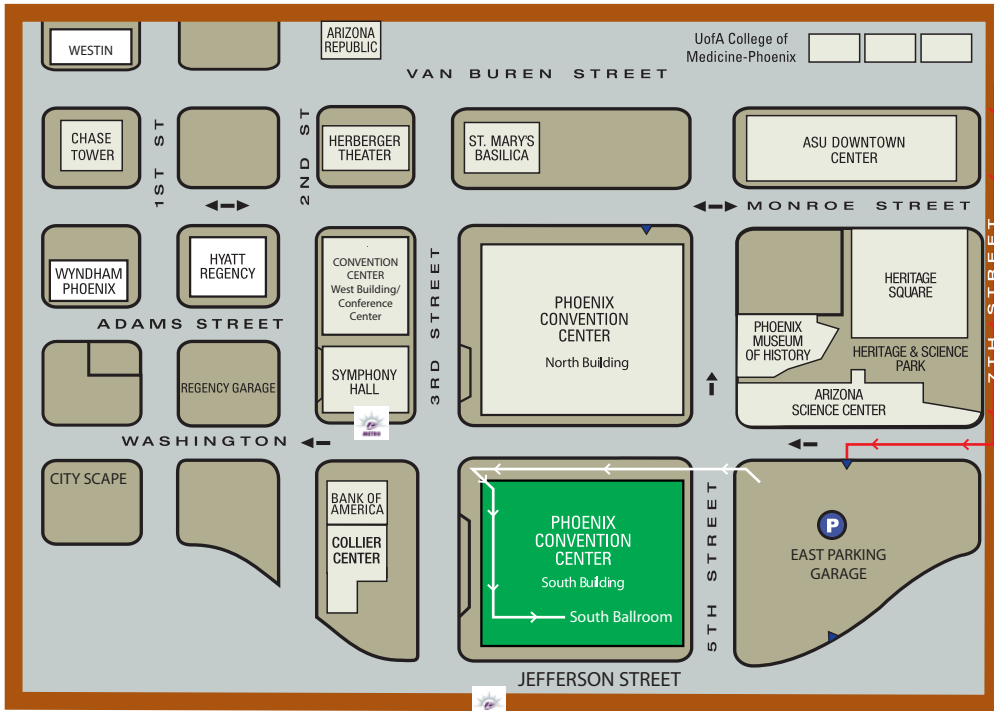

Extra Yard for Teachers Summit

Parking:

East Garage - 601 E. Washington St.

Lt. Rail:

Westbound stop - 3rd Street / Washington

Eastbound stop - 3rd Street / Jefferson

As always, we encourage use of the Lt. Rail & Carpooling

When: Saturday, January 9, 2016

Where: Phoenix Convention Center South Building

**EXTRA YARD
FOR TEACHERS
SUMMIT**

\$7 Parking

Valid January 9, 2016 only.

Must bring this coupon to the garage

Availability is limited, standard price is \$12/day. No in & out privileges.