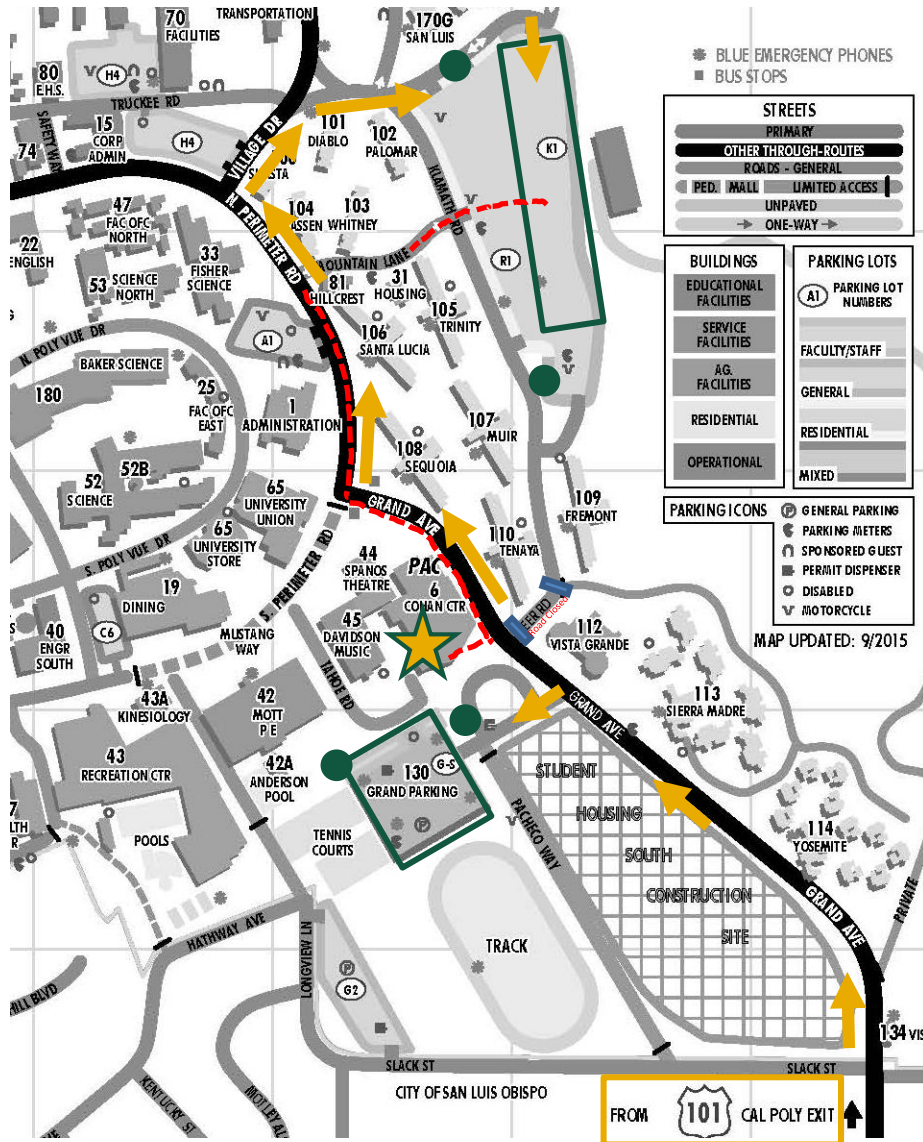

## Parking and Directions

**Driving Directions to Parking Locations**

**Reserved Workshop Parking:**

Grand Parking Structure lower levels. Additional and overflow parking in K1 General Parking Lot.

**Walking Directions from K1 Lot**

**CubeSat 2018** – PAC (Performing Arts Center)

**Parking Permit Pay Stations:**

Attendees arriving at Grand Structure after 9:30am, or parking directly in K1 Lot, must purchase a parking permit. Permits are required 7am-10pm.

### PARKING INSTRUCTIONS:

- CubeSat event parking is reserved in Grand Parking Structure until 9:30am. Additional parking available in the K1 Lot.
- Parking Staff will hand out parking permits at the entrance to the Grand Parking Structure from 7:30am – 9:30am.
- **Parking in Grand Structure is reserved only until 9:30am.**
- Valid parking permits are required for all vehicles 7am-10pm.
- Parking on campus is extremely limited and is not guaranteed. **We recommend carpooling, using a ride service such as Uber or inquiring at your hotel to find out if a shuttle service is offered.**