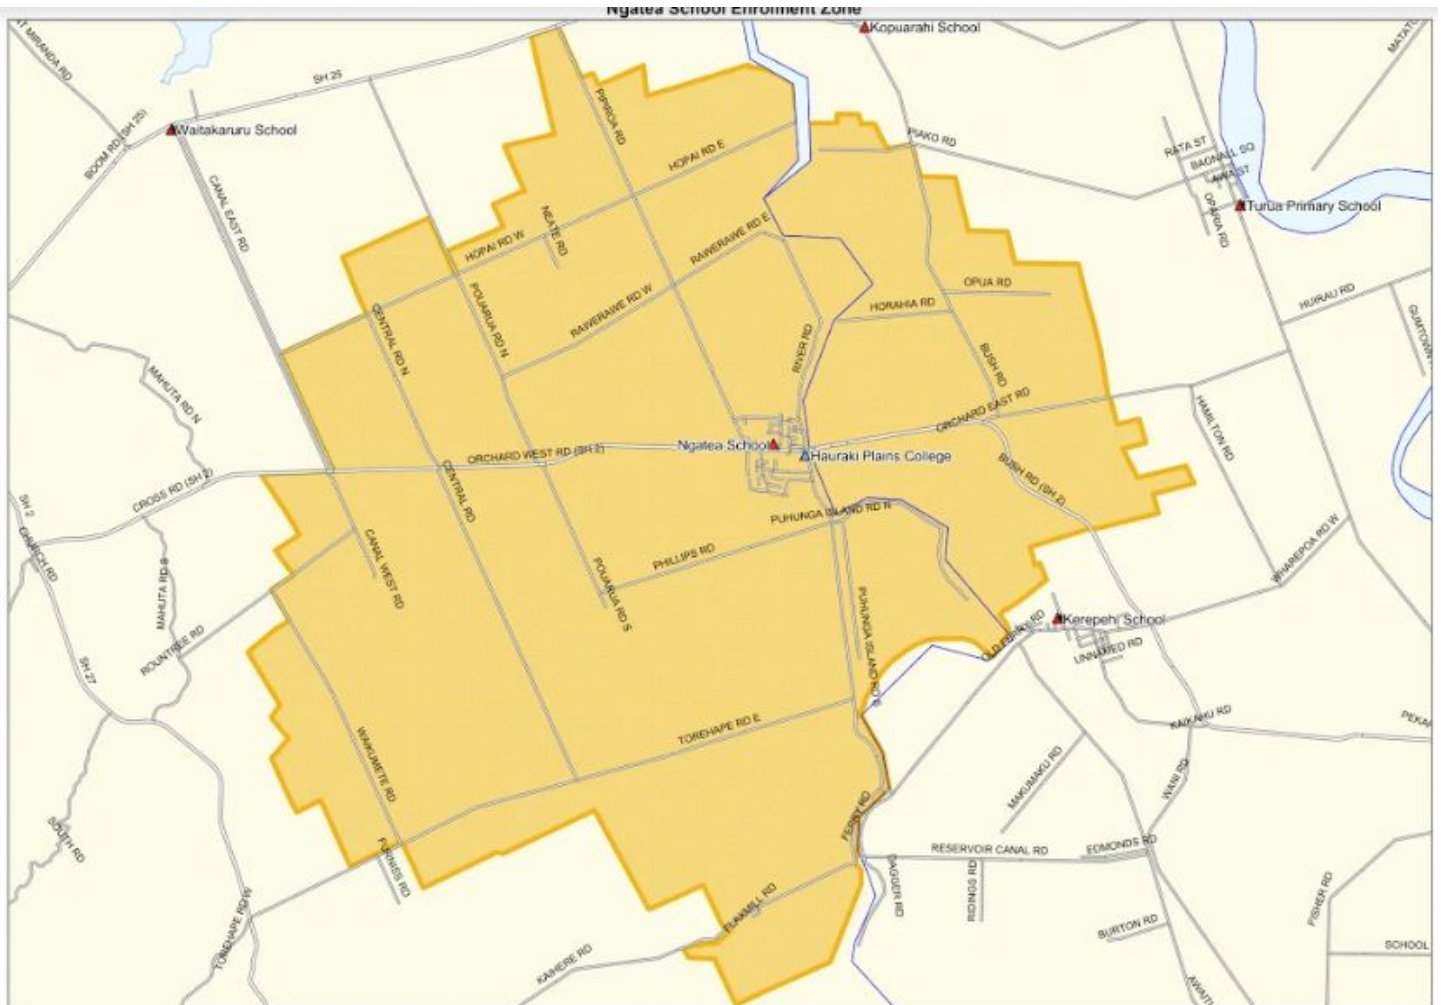

## NAG 6 OVERARCHING POLICY

## Enrolment Scheme Boundaries

All students who live within the home zone described below (and shown on the attached map) shall be entitled to enrol at the school.

### West/North of Ngatea

- Ngatea to Orchard West Road and Canal East Road intersection.
- Turn right along Canal East Road to Hopai Road West.
- Turn right into Hopai Road West and follow it through to the end of Hopai Road East.
- Ngatea to end of Pipiroa Road.
- From the end of Hopai Road West, take a direct line to the end of Shellbank Road and Shellbank Road through to the intersection with Bush Road.

### South/West of Ngatea

- From Ngatea along Kaihere Road to Flaxmill Road (includes Flaxmill Road).

- From the Kaihere Road & Torehape Road intersection to Waikumete Road intersction.
- Along Waikumete Road to the intersection with Rountree Road.
- Turn right into Rountree Road and travel through to the intersection with Canal West Road.
- Turn left into Canal West Road and travel through to the intersection with Orchard West Road.
- Turn right into Orchard West Road back to Ngatea.