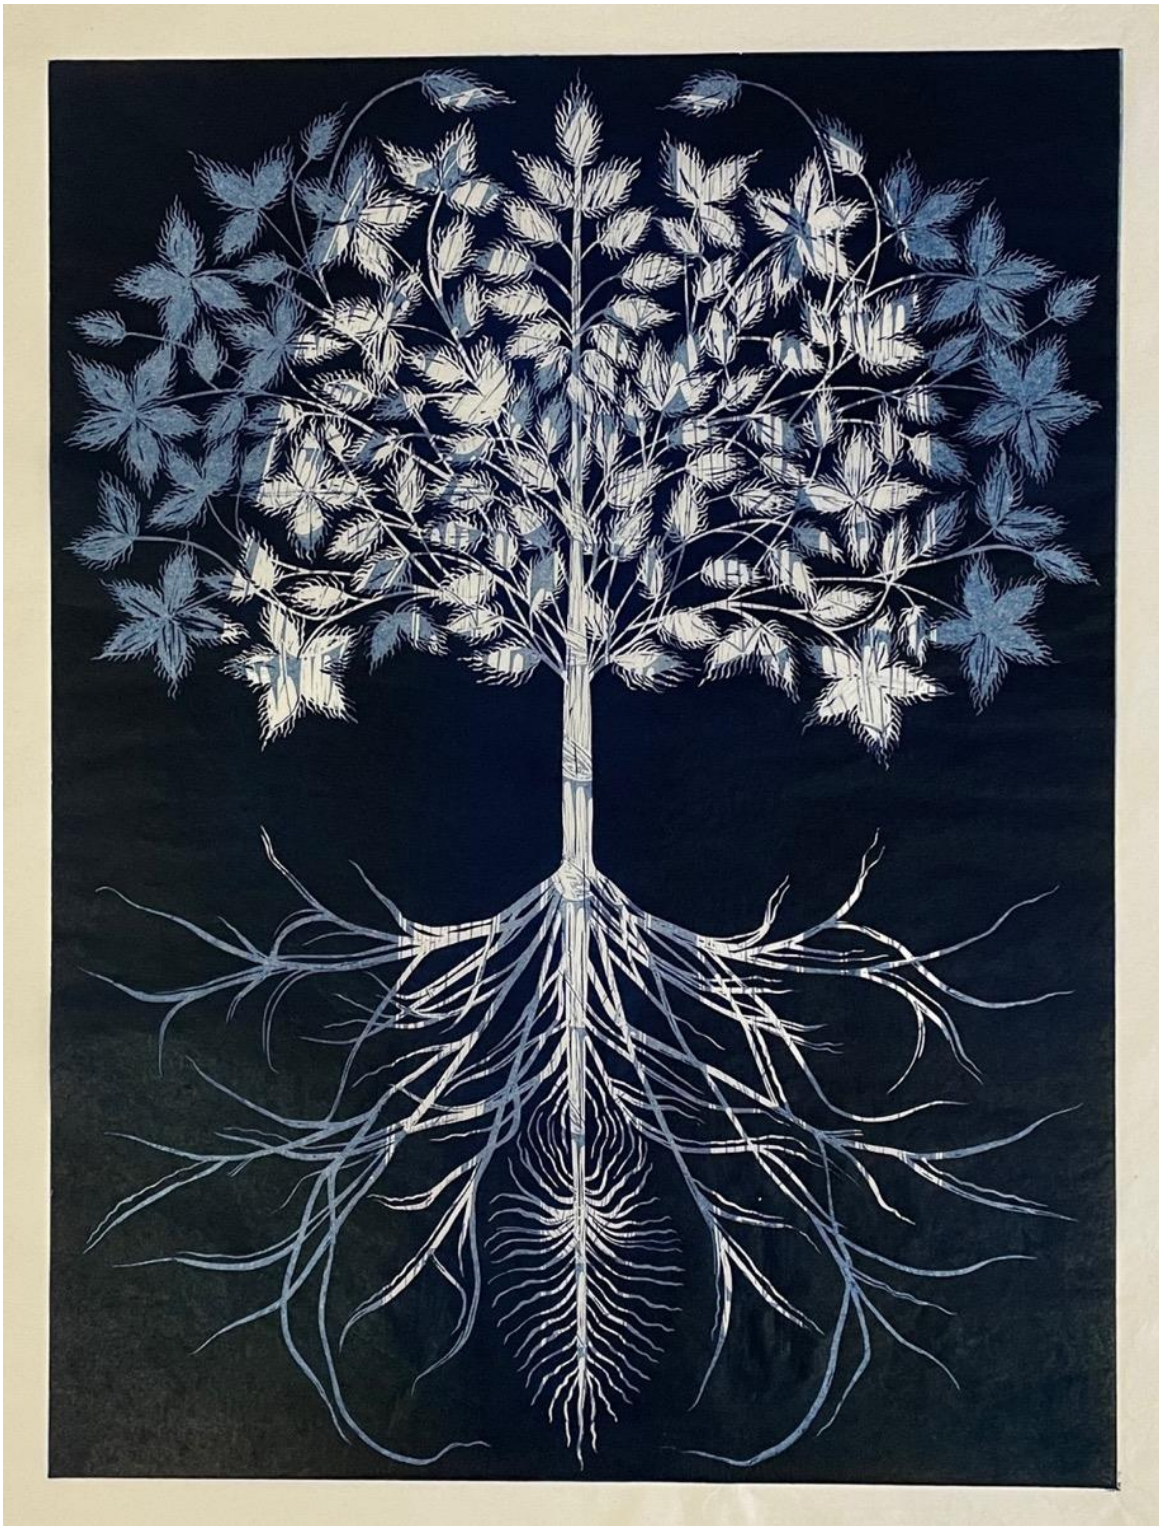

Rizq (IV)

Medium: Woodblock on gampi paper

Edition size: 10 (variable)

Dimensions: Image: 24 x 18 inches; Sheet size approximately 26 x 20 inches

Year of completion: 2023