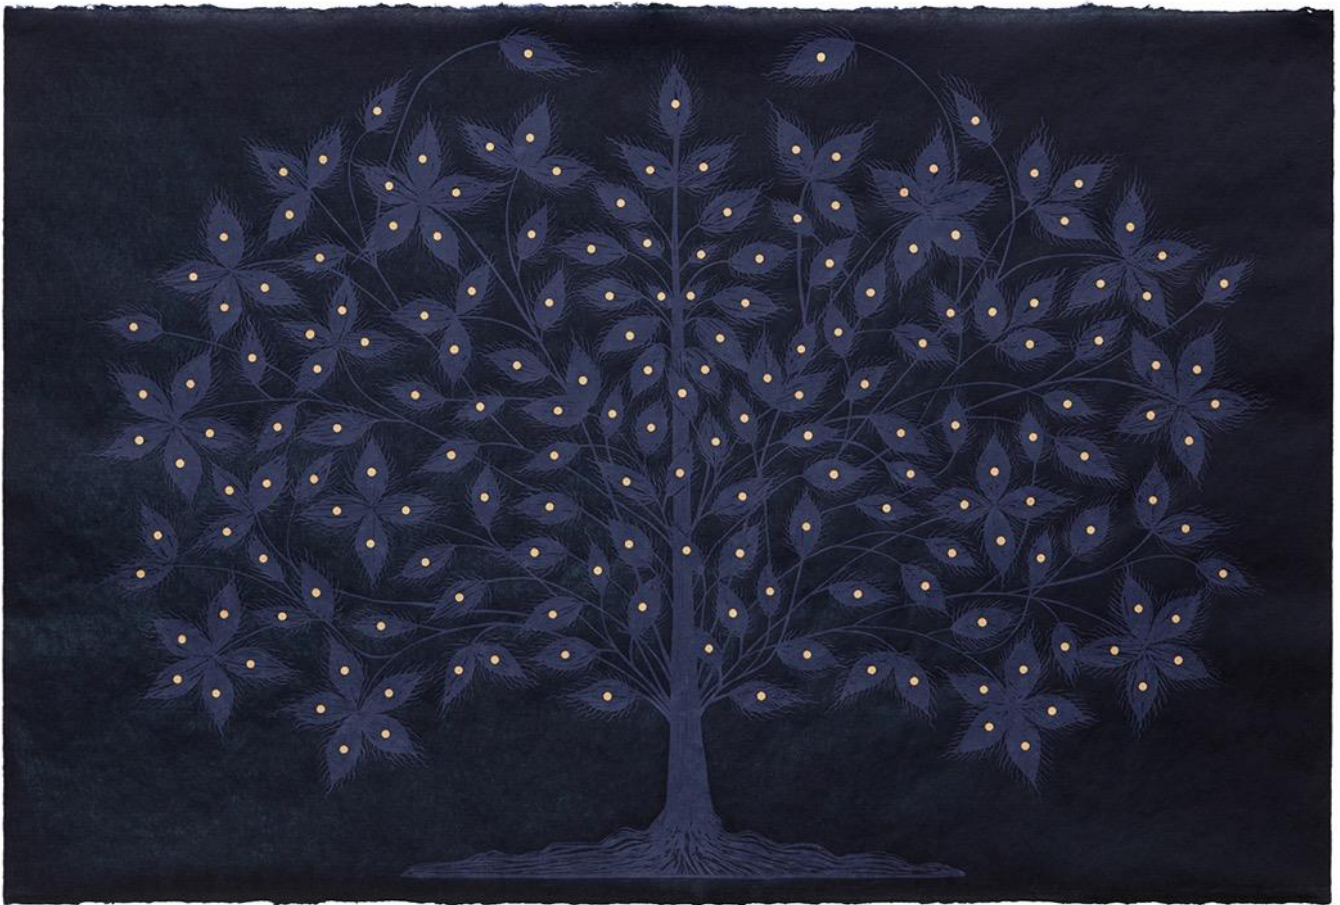

Witness (Vigil)

Medium: Woodblock print on mulberry paper with hand stenciling

Edition size: 3

Dimensions: image: 24 x 36 inches; sheet: 24 ½ x 36 1/2 inches

Year of completion: 2023