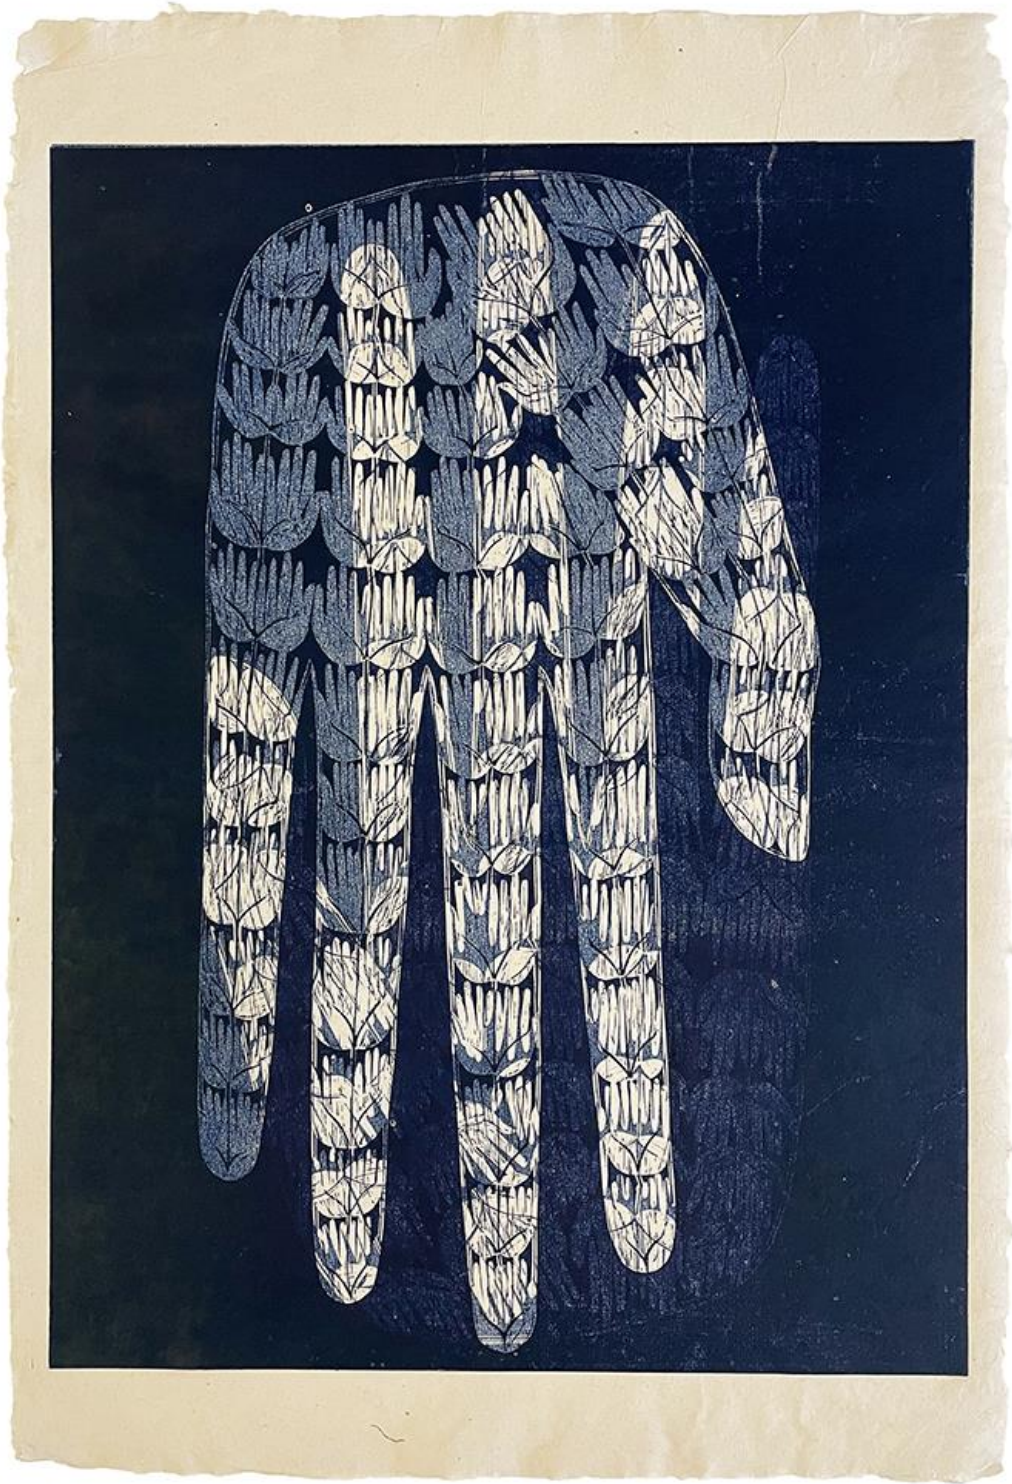

Hand of God (Pact)

Medium: Woodblock print on handmade paper

Unique print

Dimensions: Image: 24 x 18 inches; sheet size approximately 28 x 20 inches

Year of completion: 2023