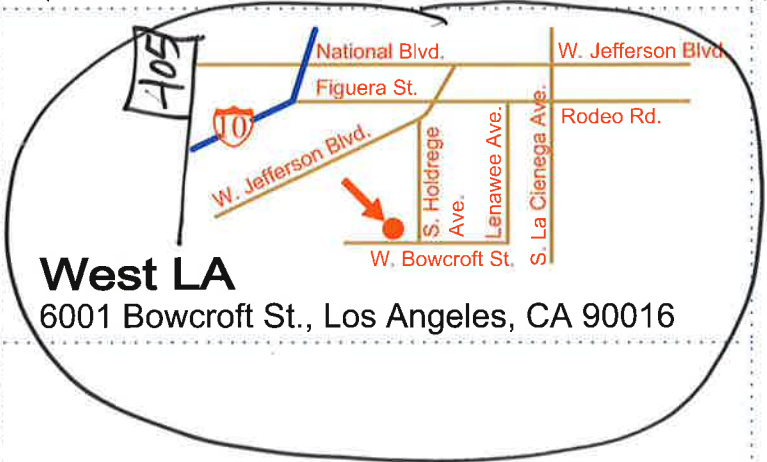

West LA

6001 Bowcroft St., Los Angeles, CA 90016