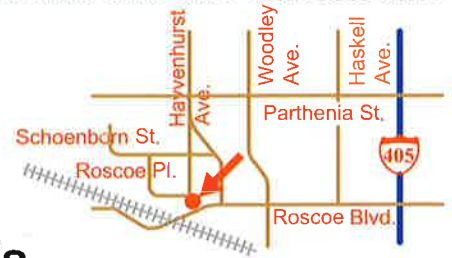

## West L.A.

6001 Bowcroft St., Los Angeles, CA 90016  
Mulch Delivered to this Location: Tue and Thu  
Hours of operation: Everyday 7:00 AM - 5:00 PM

CD #10

*near Culver City*

## Lincoln Heights

1903 Humboldt St., Los Angeles, CA 90031  
Mulch Delivered to this Location: Mon and Thu  
Hours of operation: Everyday 7:00 AM - 5:00 PM

CD #1

Map →

MADE FROM  
YARD TRIMMINGS

ALTHOUGH THE CONTENTS OF THIS MULCH HAVE BEEN  
SCREENED, THERE MAY STILL REMAIN A SMALL PORTION OF  
NON-GREENWASTE MATERIAL IN THE MULCH.

### Boyle Heights

850 N. Mission Rd., Los Angeles, CA 90033