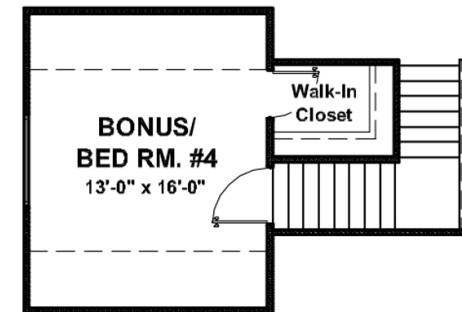

KENNEDY

HERITAGE HEIGHTS
4 BEDROOM + 2 BATHROOM
1,811 SQ. FT.

A traditional house plan with great curb appeal. A large kitchen serves as the central gathering space with the living and dining areas nearby. The spare bedrooms are separated from the master suite. A flexible bonus room could be used as an extra bedroom or game room. The spacious master suite includes a generous walk-in closet and a six piece master bath.