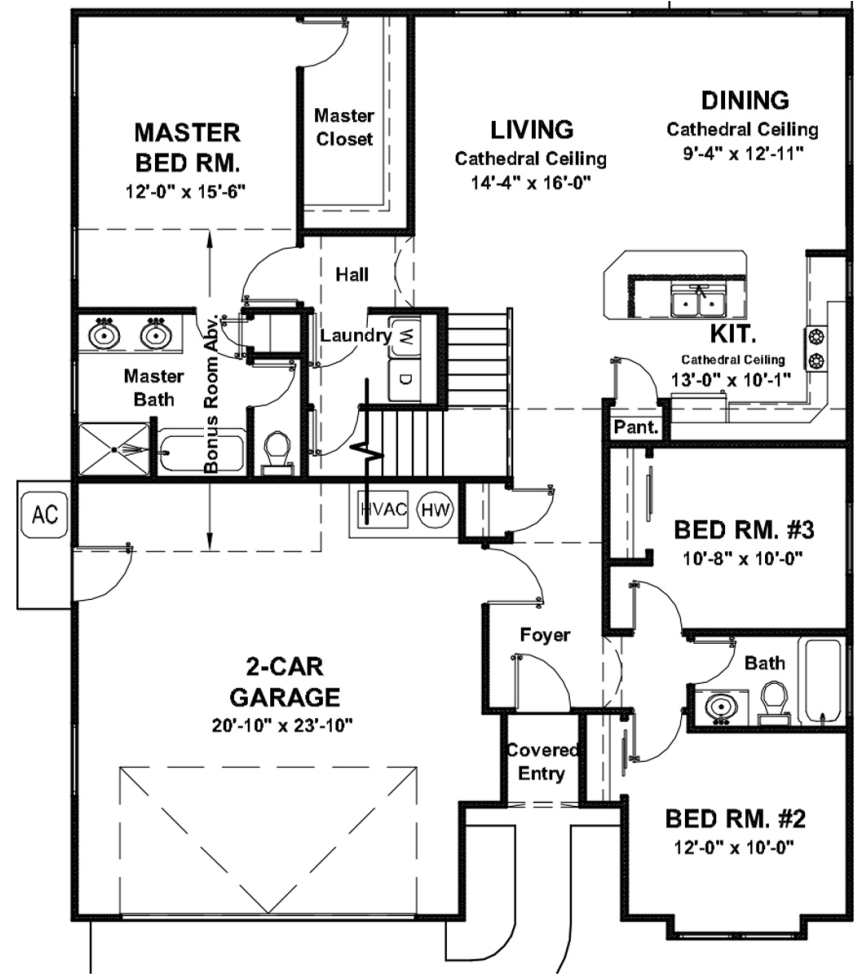

KENNEDY

HERITAGE HEIGHTS
4 BEDROOM + 2 BATHROOM
1,811 SQ. FT.

A traditional house plan with great curb appeal. A large kitchen serves as the central gathering space with the living and dining areas nearby. The spare bedrooms are separated from the master suite. A flexible bonus room could be used as an extra bedroom or game room. The spacious master suite includes a generous walk-in closet and a six piece master bath.