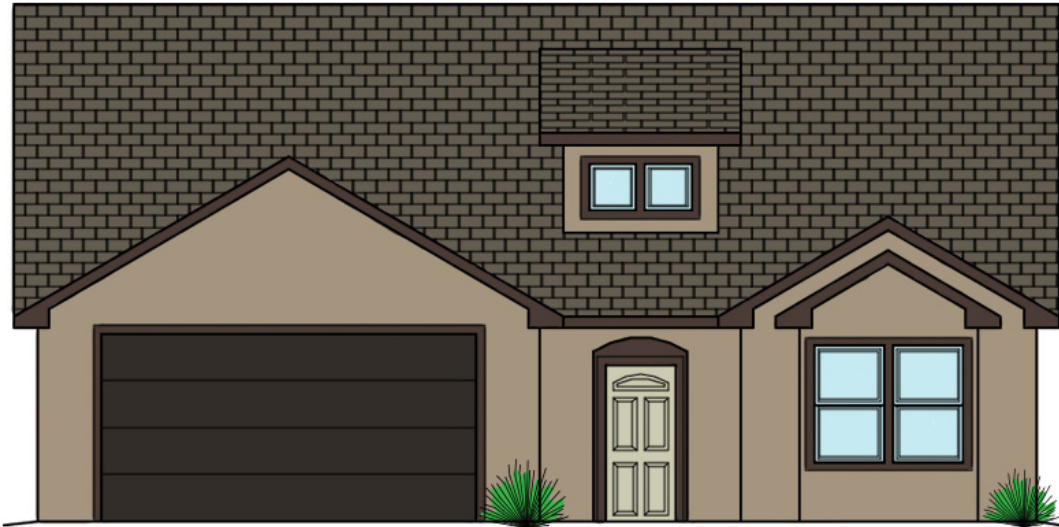

KENNEDY

HERITAGE HEIGHTS
4 BEDROOM + 2 BATHROOM
1,811 SQ. FT.

A traditional house plan with great curb appeal. A large kitchen serves as the central gathering space with the living and dining areas nearby. The spare bedrooms are separated from the master suite. A flexible bonus room could be used as an extra bedroom or game room. The spacious master suite includes a generous walk-in closet and a six piece master bath.