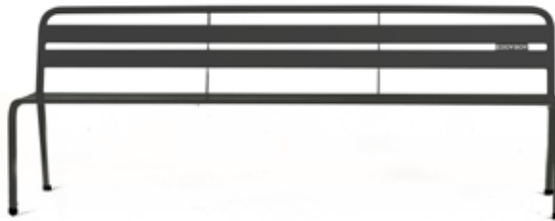

anthracite grey (RAL 7021)