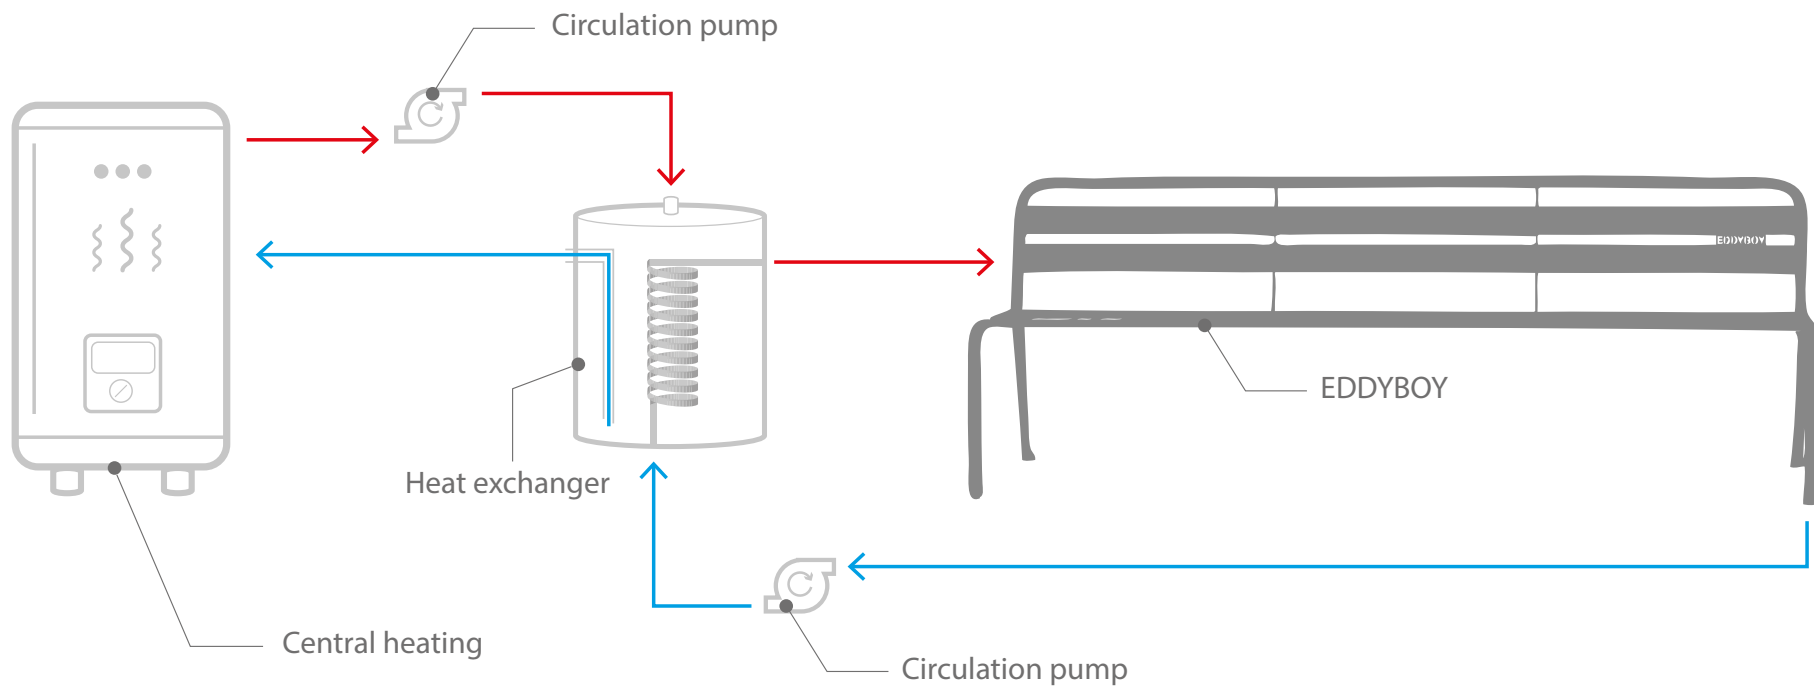

installation central heating

The bench is indirectly connected to the central heating via a frost protected heat exchanger.

The EDDYBOY can be turned on or off with a simple switch.

Its core values are plug and play, low energy consumption, easy maintenance, reliability and vandalism resistance.