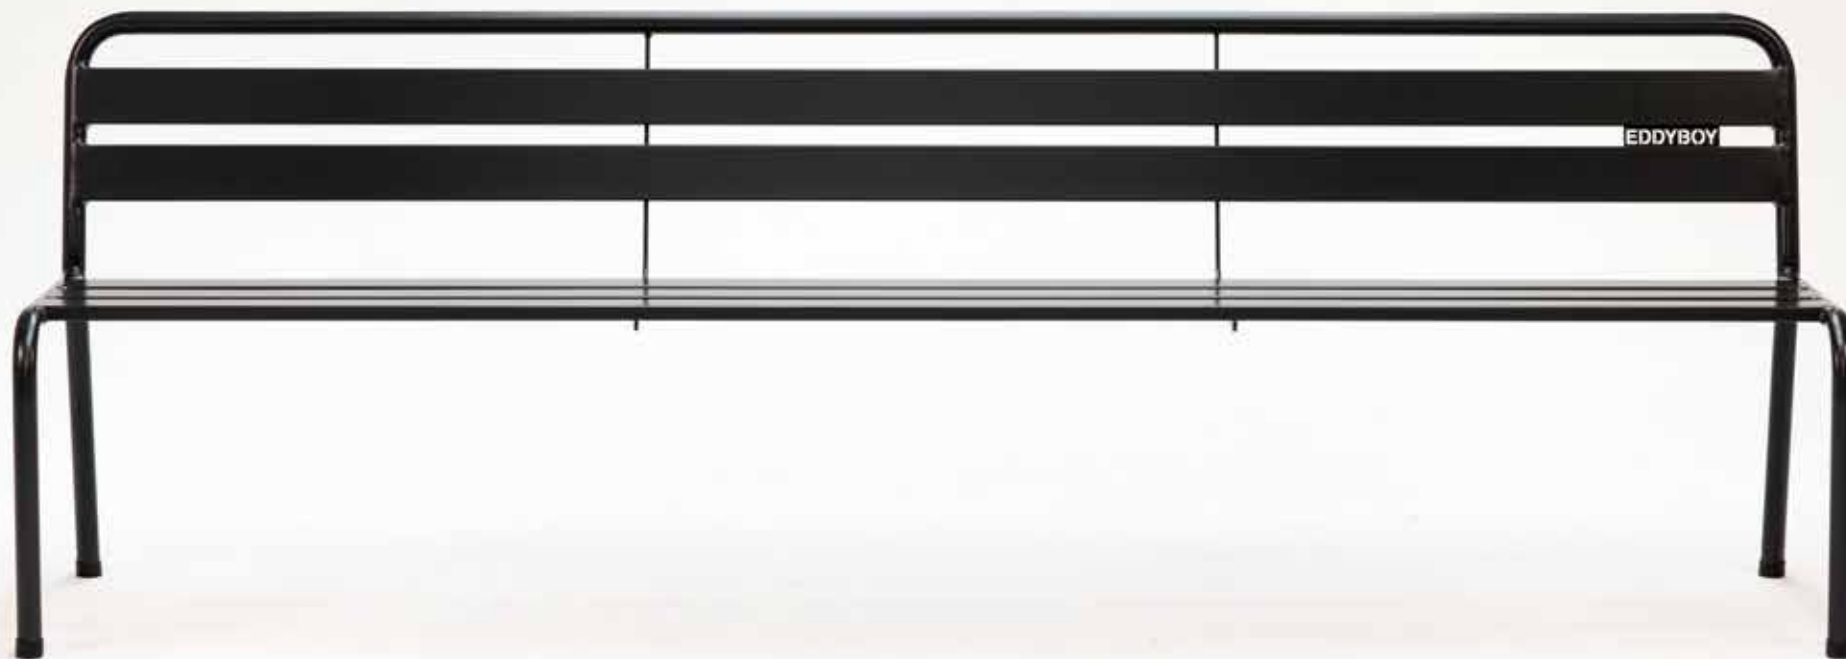

EDDYBOY

Product brochure

EDDYBOY the four seasons bench

The EDDYBOY is the ultimate atmosphere bringer during chilly summer evenings or cold winter days. Make yourself comfortable on the bench and enjoy its nice radiant heat until the late hours.

EDDYBOY bench

The EDDYBOY terrace bench brings durable warmth and comfort when it gets colder outdoors. The heated bench makes it possible to sit outside much longer. That way, garden and patio become an extension of our house, so we can spend more time there as well. This innovative seat makes for extra moments of fun during any social occasion.

dimensions

- Standard lengths: 2 m, 2.25 m & 2.5 m
- Output: 760 W, 830 W & 900 W
- Seat height: 46 cm
- Depth: 65 cm

colors

You can choose from various fresh colors to turn this bench into a real eyecatcher for your garden or terrace.