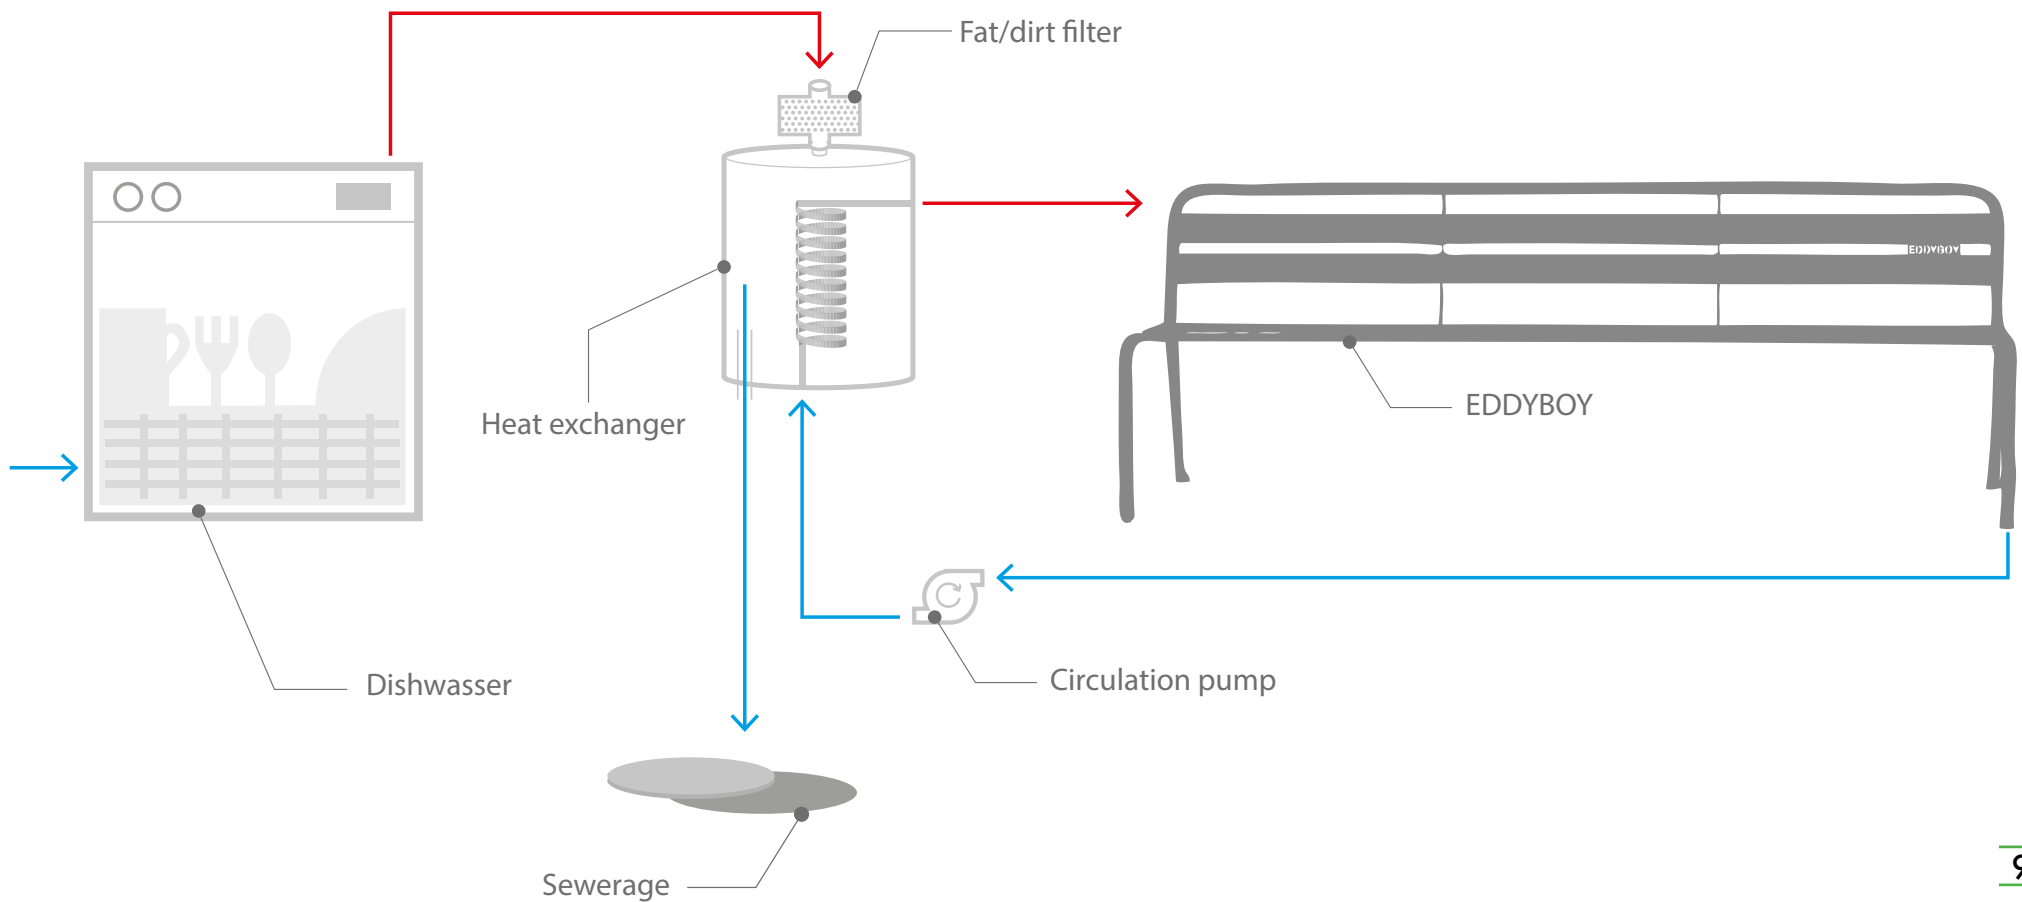

installation catering dishwasher

Specifically for catering businesses, a possibility is being sought to reuse the warmth of dishwashers' wastewater - that is otherwise irretrievably lost - for the heating of benches.