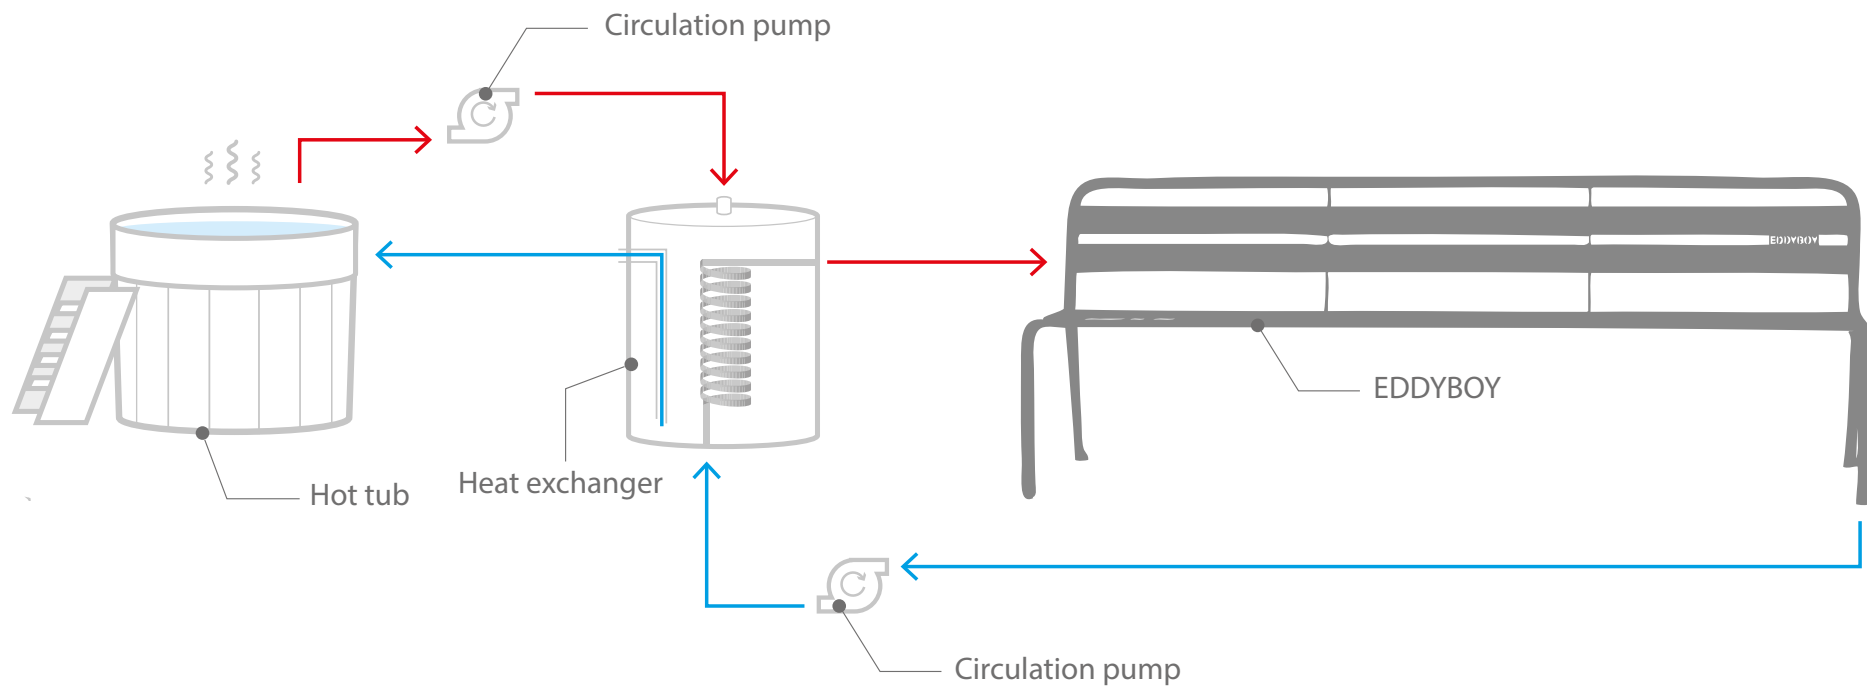

installation central heating

The bench is indirectly connected to the central heating via a frost protected heat exchanger.

The EDDYBOY can be turned on or off with a simple switch.

Its core values are plug and play, low energy consumption, easy maintenance, reliability and vandalism resistance.

installation hot tub/pool/ sauna

After a hot tub is used, its heated water is replaced for hygienic reasons. Because of this, liters of warm water are lost on a daily basis. By recuperating this heat, you can enjoy the EDDYBOY for hours on end.