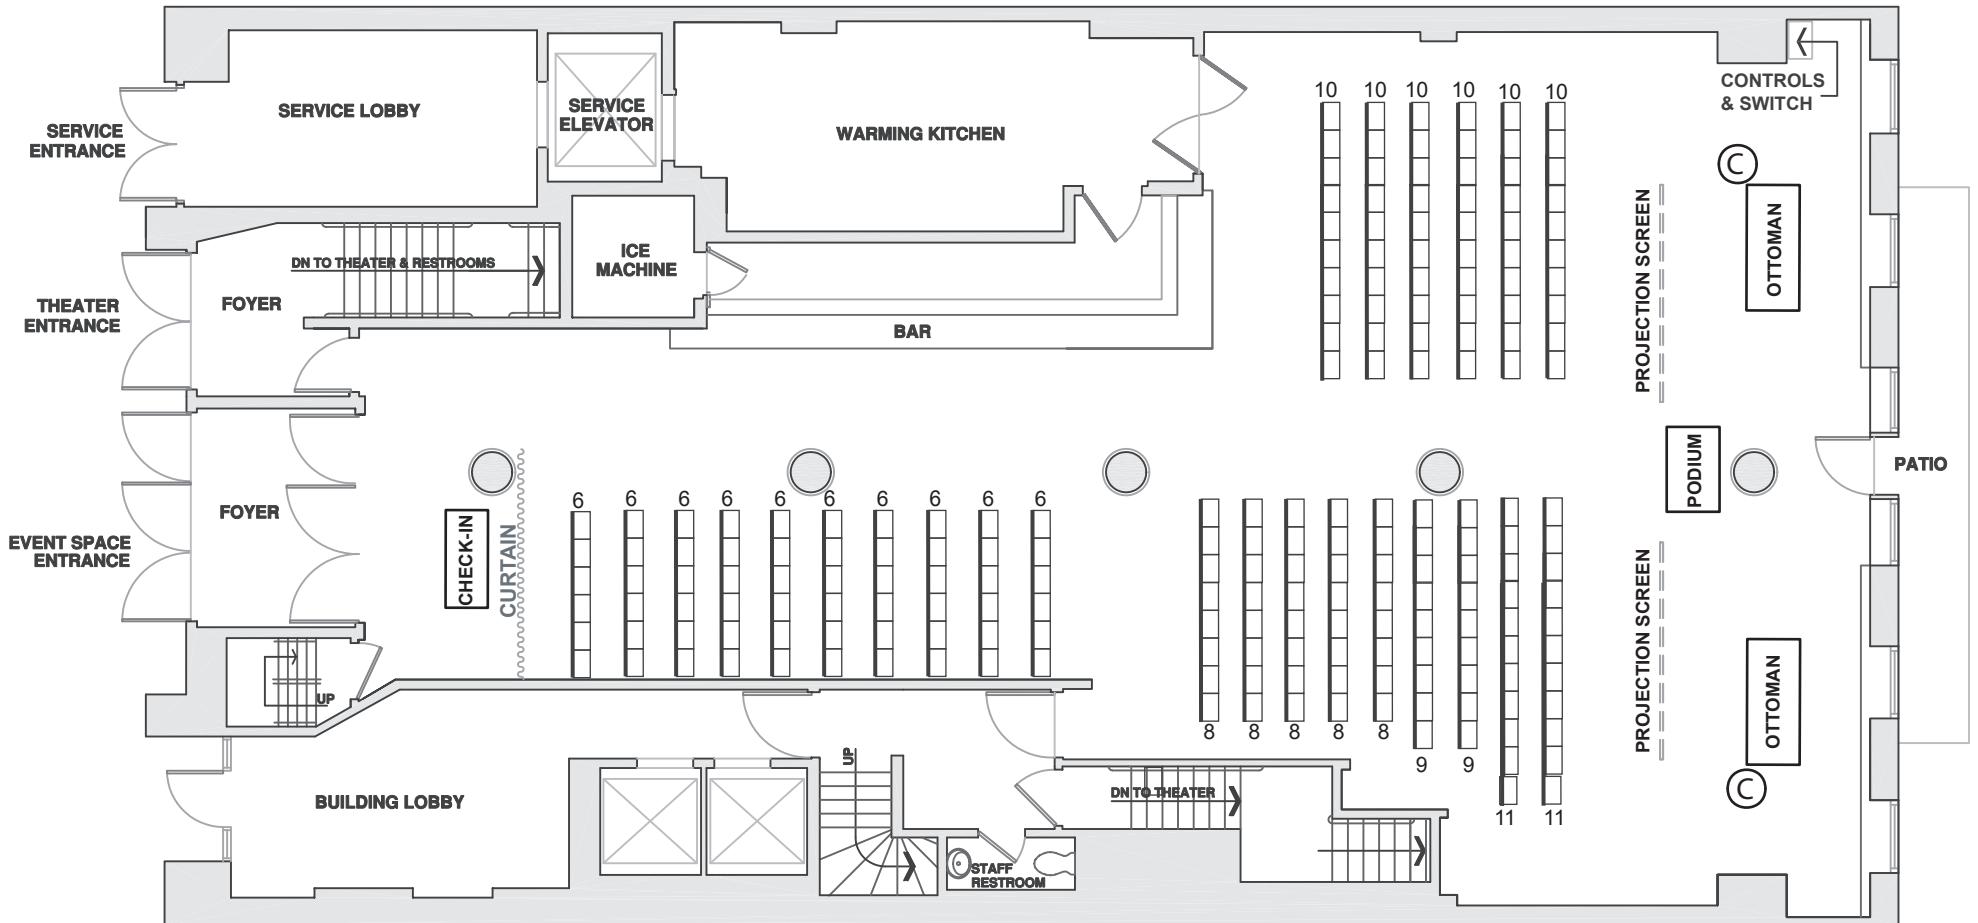

THEATER STYLE SEATING 200 GUESTS

⊙ = Low cocktail tables

Note: Floor plan is for layout purposes only and is not to scale.