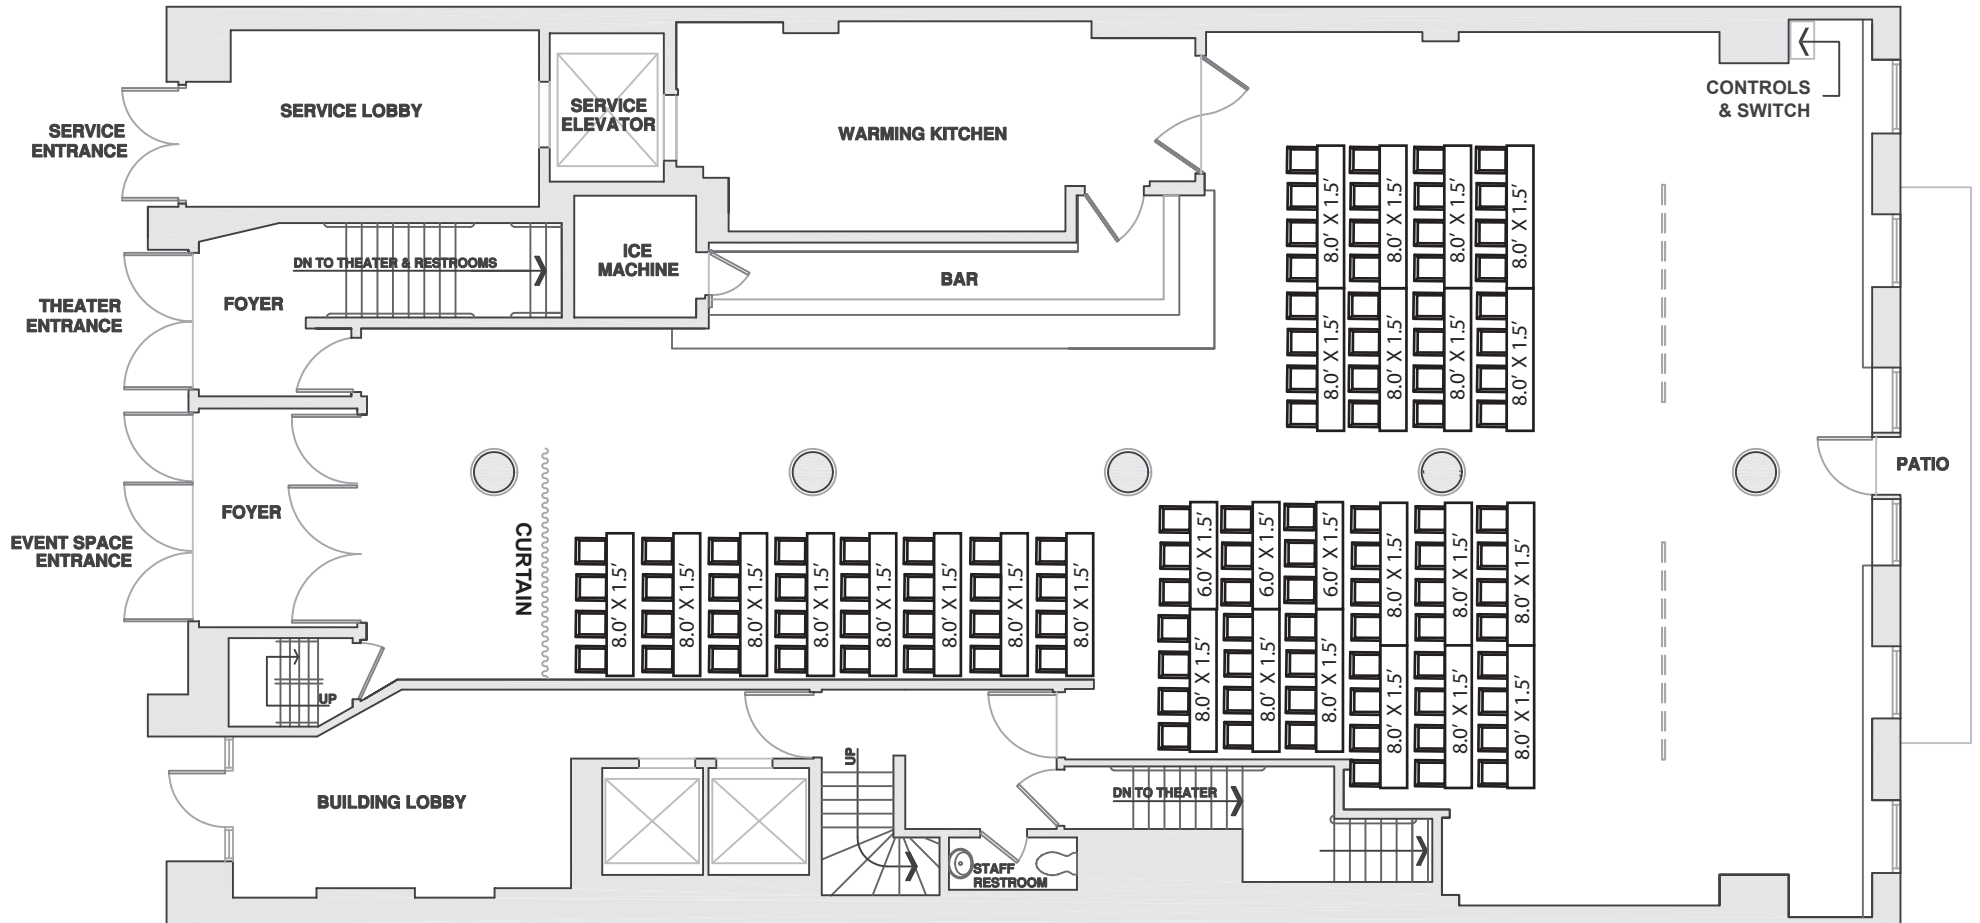

CLASSROOM STYLE SEATING 109 GUESTS

Ⓣ STAINLESS STEEL TWO-TIER TABLE

Note: Floor plan is for layout purposes only and is not to scale.