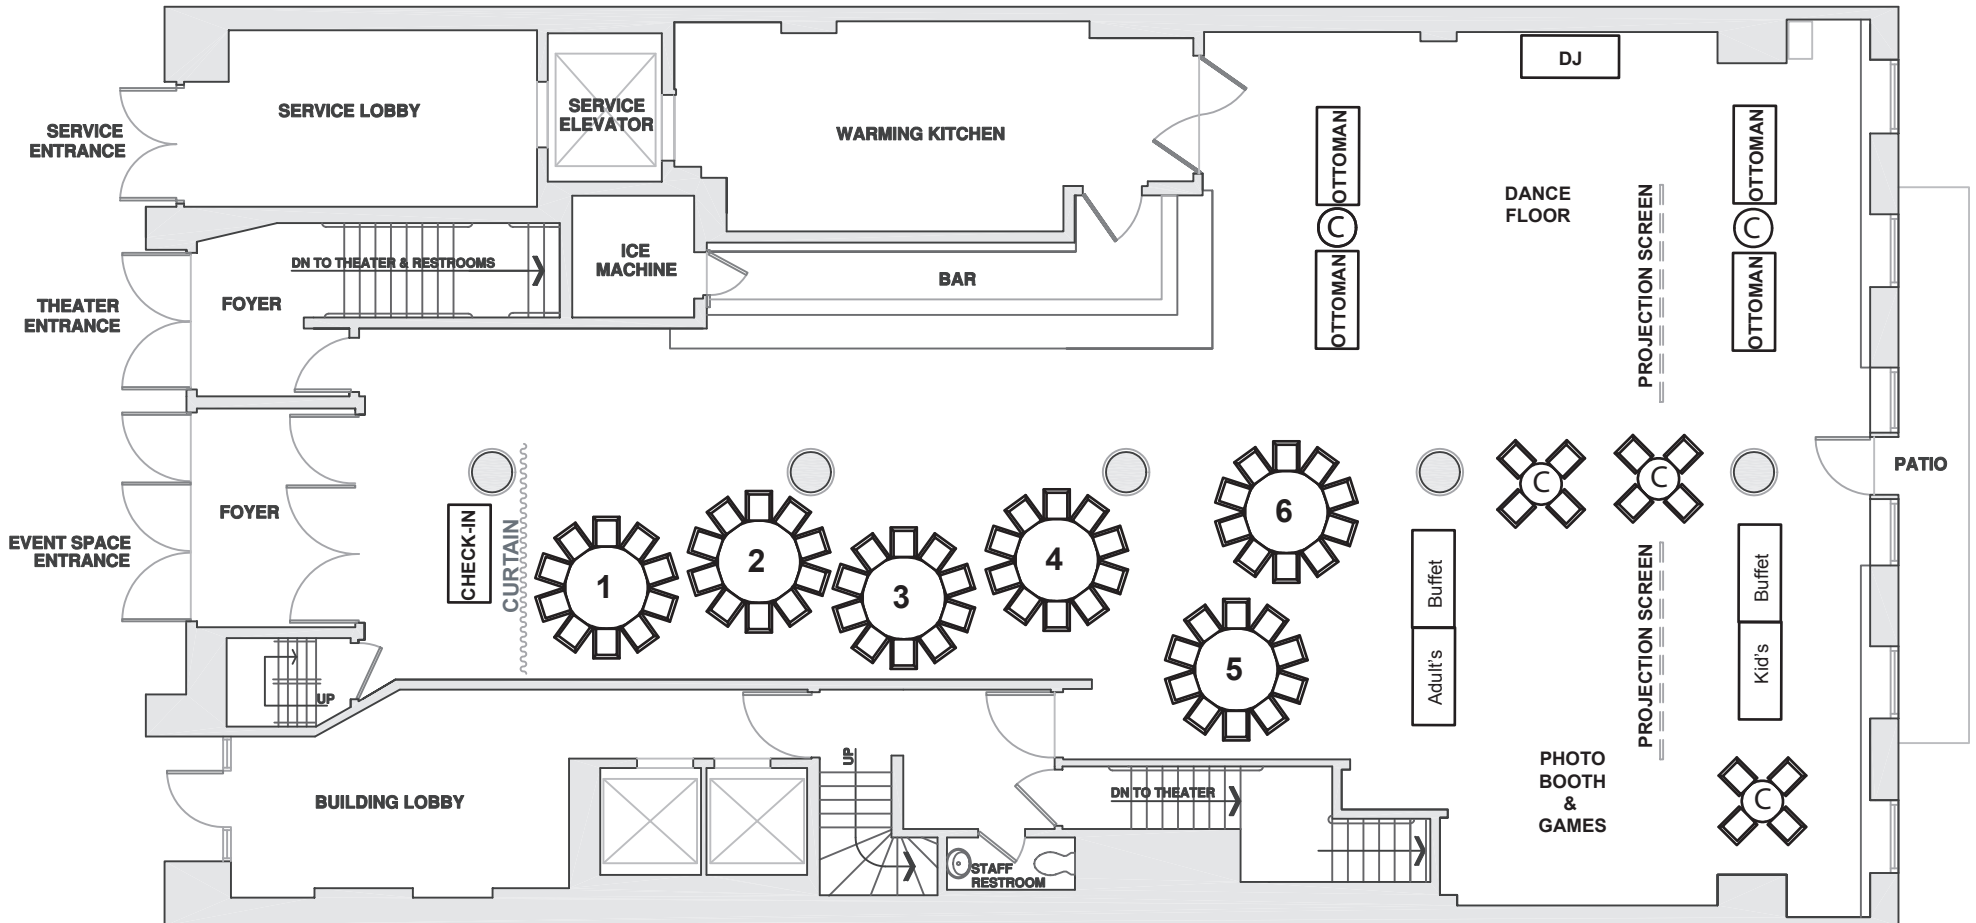

MITZVAH W/ DANCE FLOOR & LOUNGE

60 Adults at Rounds & Children

⊙ = Low cocktail tables

Note: Floor plan is for layout purposes only and is not to scale.