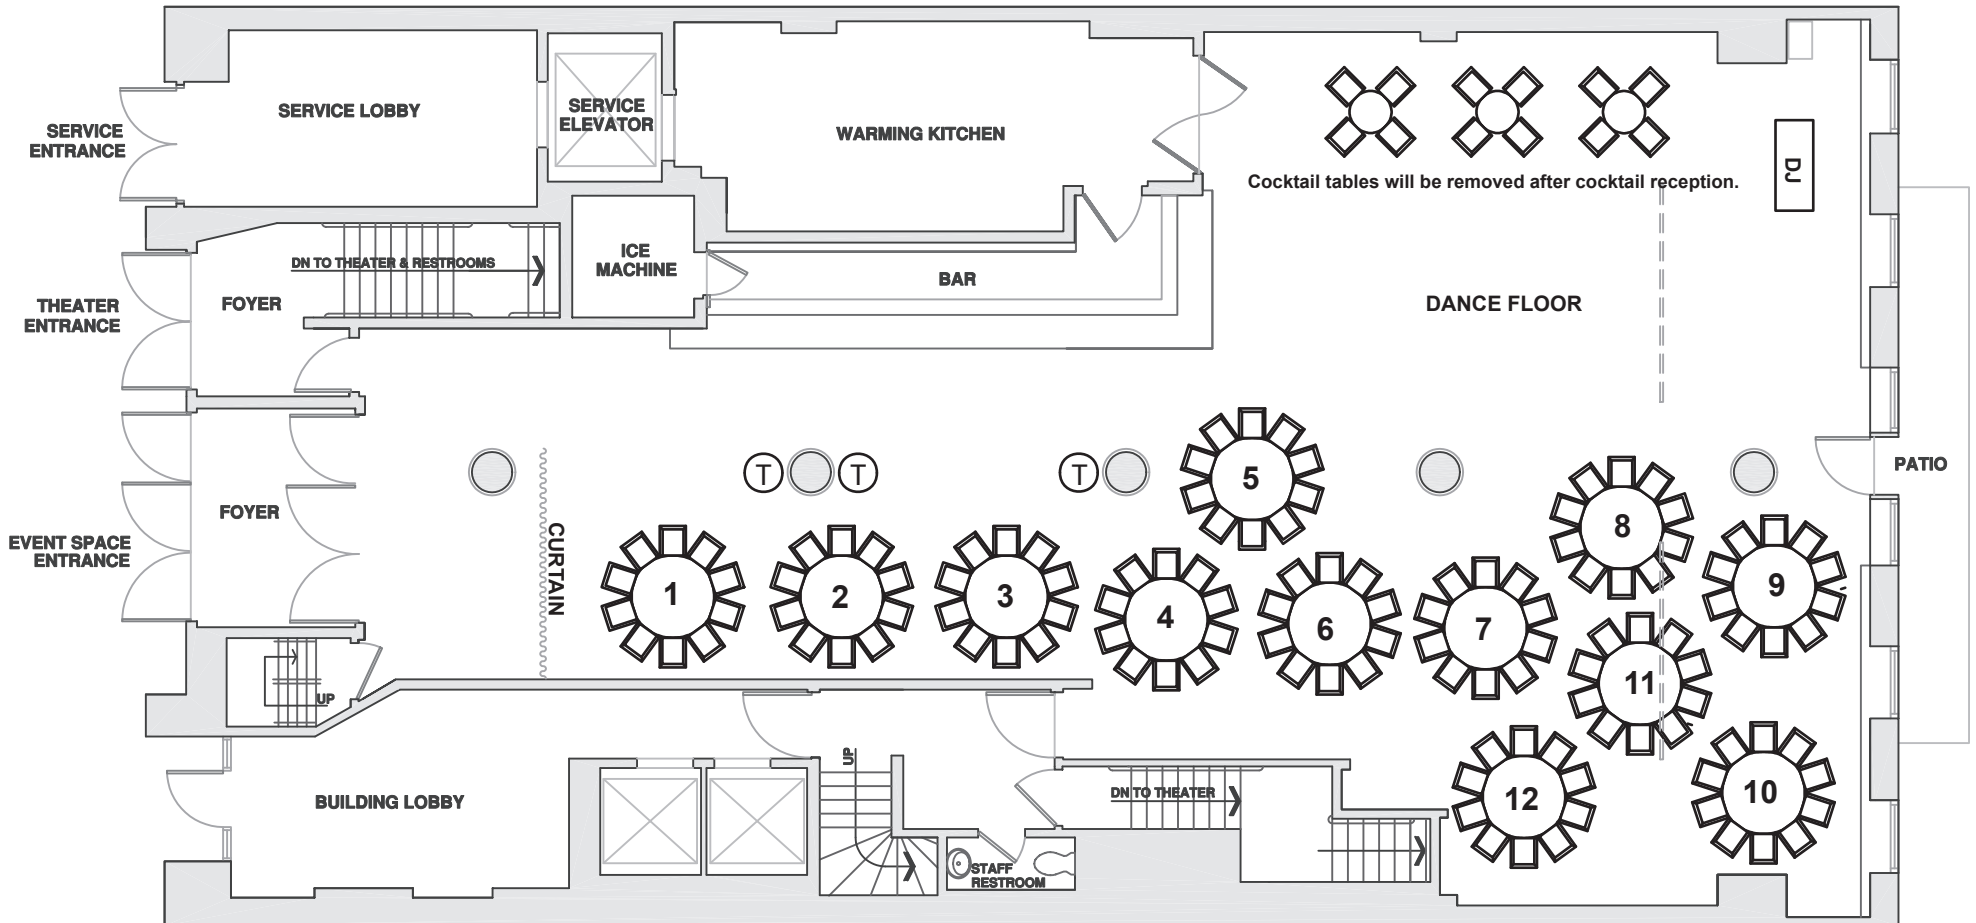

HELEN MILLS

EVENT SPACE AND THEATER

PLATED DINNER 120 GUESTS

Ⓣ STAINLESS STEEL TWO-TIER TABLE

Note: Floor plan is for layout purposes only and is not to scale.