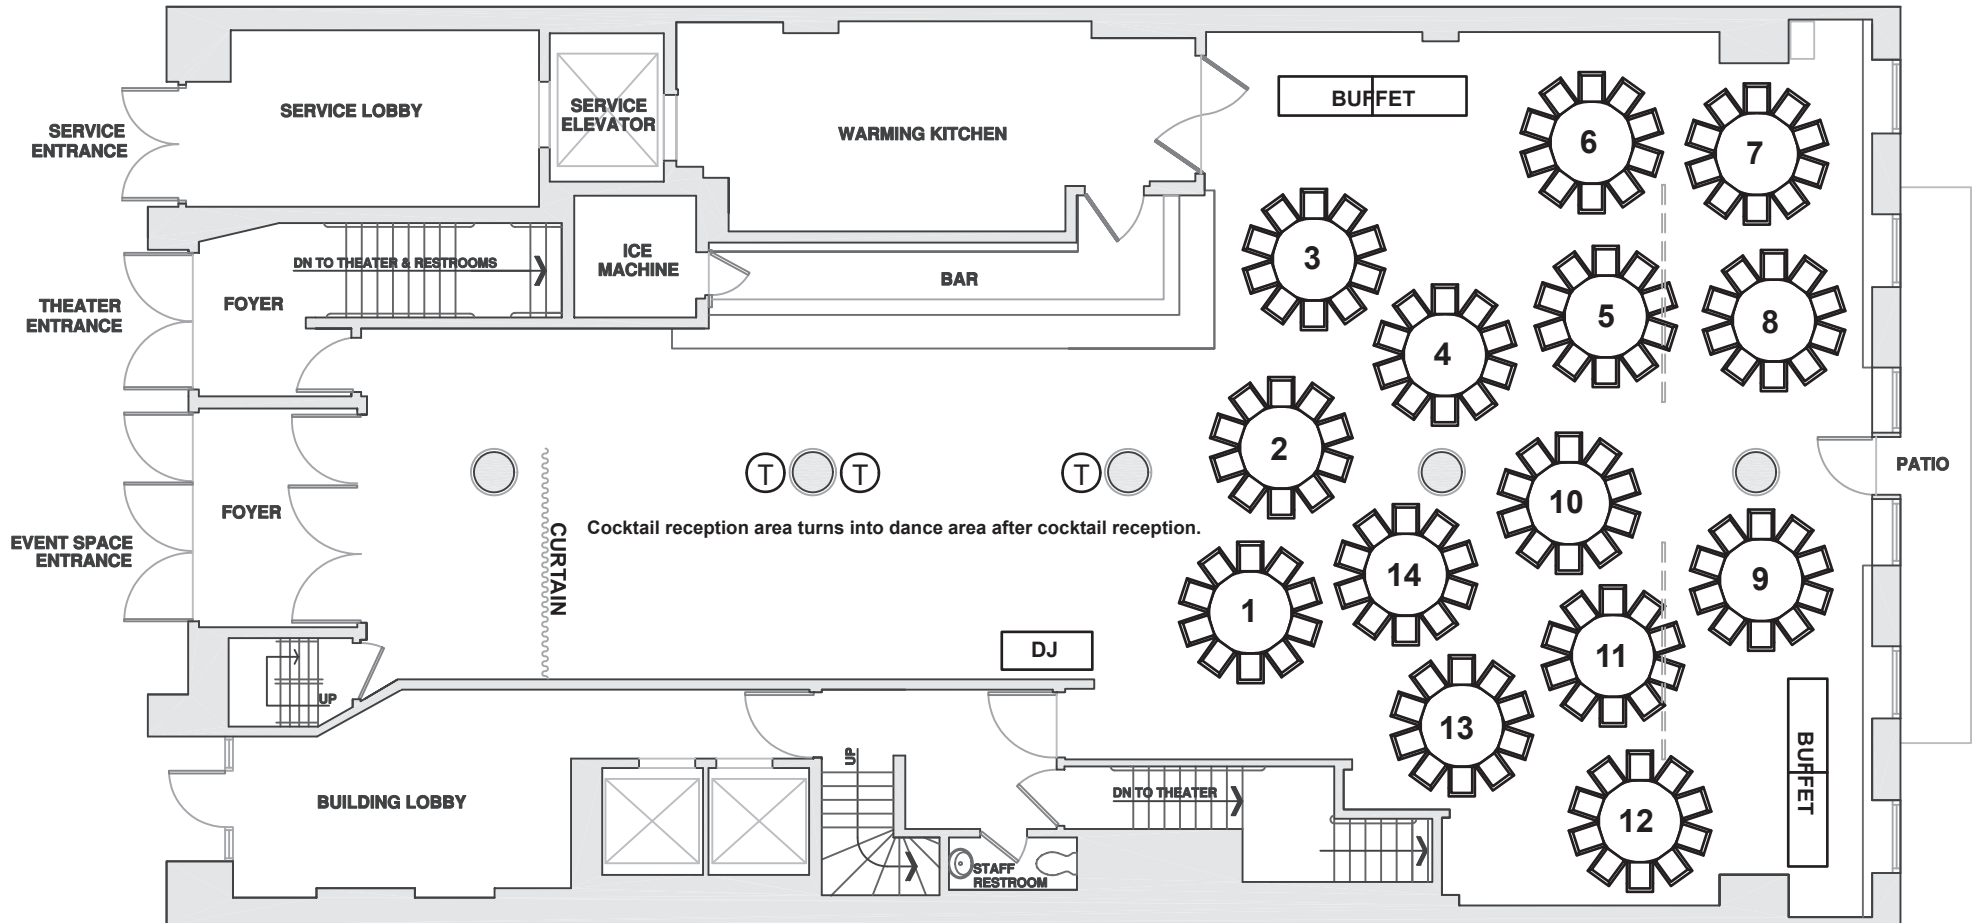

BUFFET DINNER 140 GUESTS

Ⓣ STAINLESS STEEL TWO-TIER TABLE

Note: Floor plan is for layout purposes only and is not to scale.