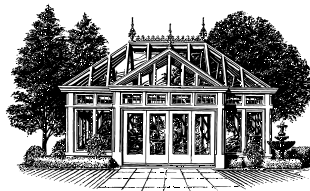

Solar R is a high-performance fabric with an aluminum backing for superb climate control. Solar R reflects 85% of the sun's heat energy, keeping your Conservatory cool in the summer, and they provide insulation in the winter. Solar R shades are available in 11 colors and when not in use retract neatly into a cassette box.

Pinoleum Shades

Solar R Shades

PARISH

C O N S E R V A T O R I E S

Parish Conservatories

P.O. Box 2543
480 Barnum Ave
Fifth Floor
Bridgeport, CT 06608

Design Offices:

Northeast • Southern • Mid-Atlantic • Midwest • Western