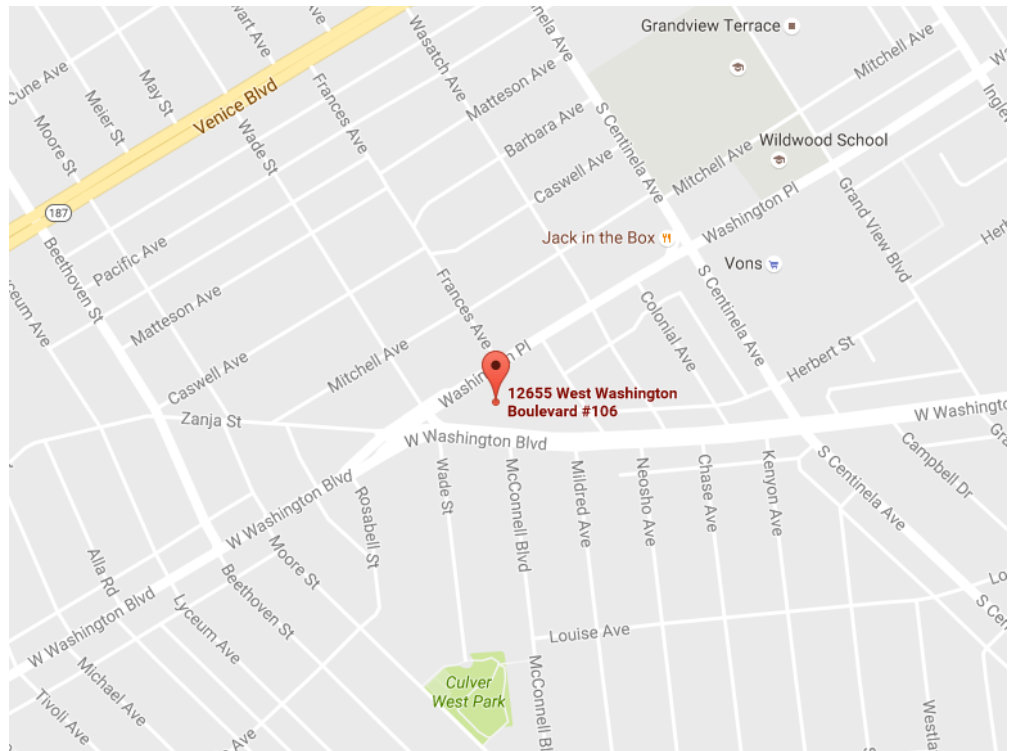

Directions and Parking

Golden Egg Acupuncture is located at 12655 Washington Blvd, Suite 106, LA 90066 near the intersection of Washington Blvd and Washington Place.

PARKING: Please park in a space marked 106 or 104. If there are no spots open, there is ample street parking on Washington Place.

If lost or late, please call: 310-943-9044.

From the beach taking 10E - Exit Centinela, Turn left onto Pico Blvd, Take 3rd right onto S. Bundy Drive which turns into Centinela Ave. (2.6 miles) to W. Washington Blvd. Turn right on W. Washington Blvd. The office is a dark brown building on your right.

Taking 10W - Exit Bundy Drive South, continue on S. Centinela Ave (2.6 miles) to W. Washington Blvd. Turn right on W. Washington Blvd. The office is a dark brown building on your right.

Taking 405S - Exit Venice Blvd. Turn left on Sawtelle - go 0.2 miles, Right onto Washington Place - go about 1 mile. The office is a dark brown building on your left.

Taking 405N - Exit CA-90W toward Marina del Rey. Go 1.1 miles and take the Centinela exit. Turn right on S. Centinela Ave. Go 1.1 miles and then turn left onto W. Washington Blvd. The office is a dark brown building on your left.